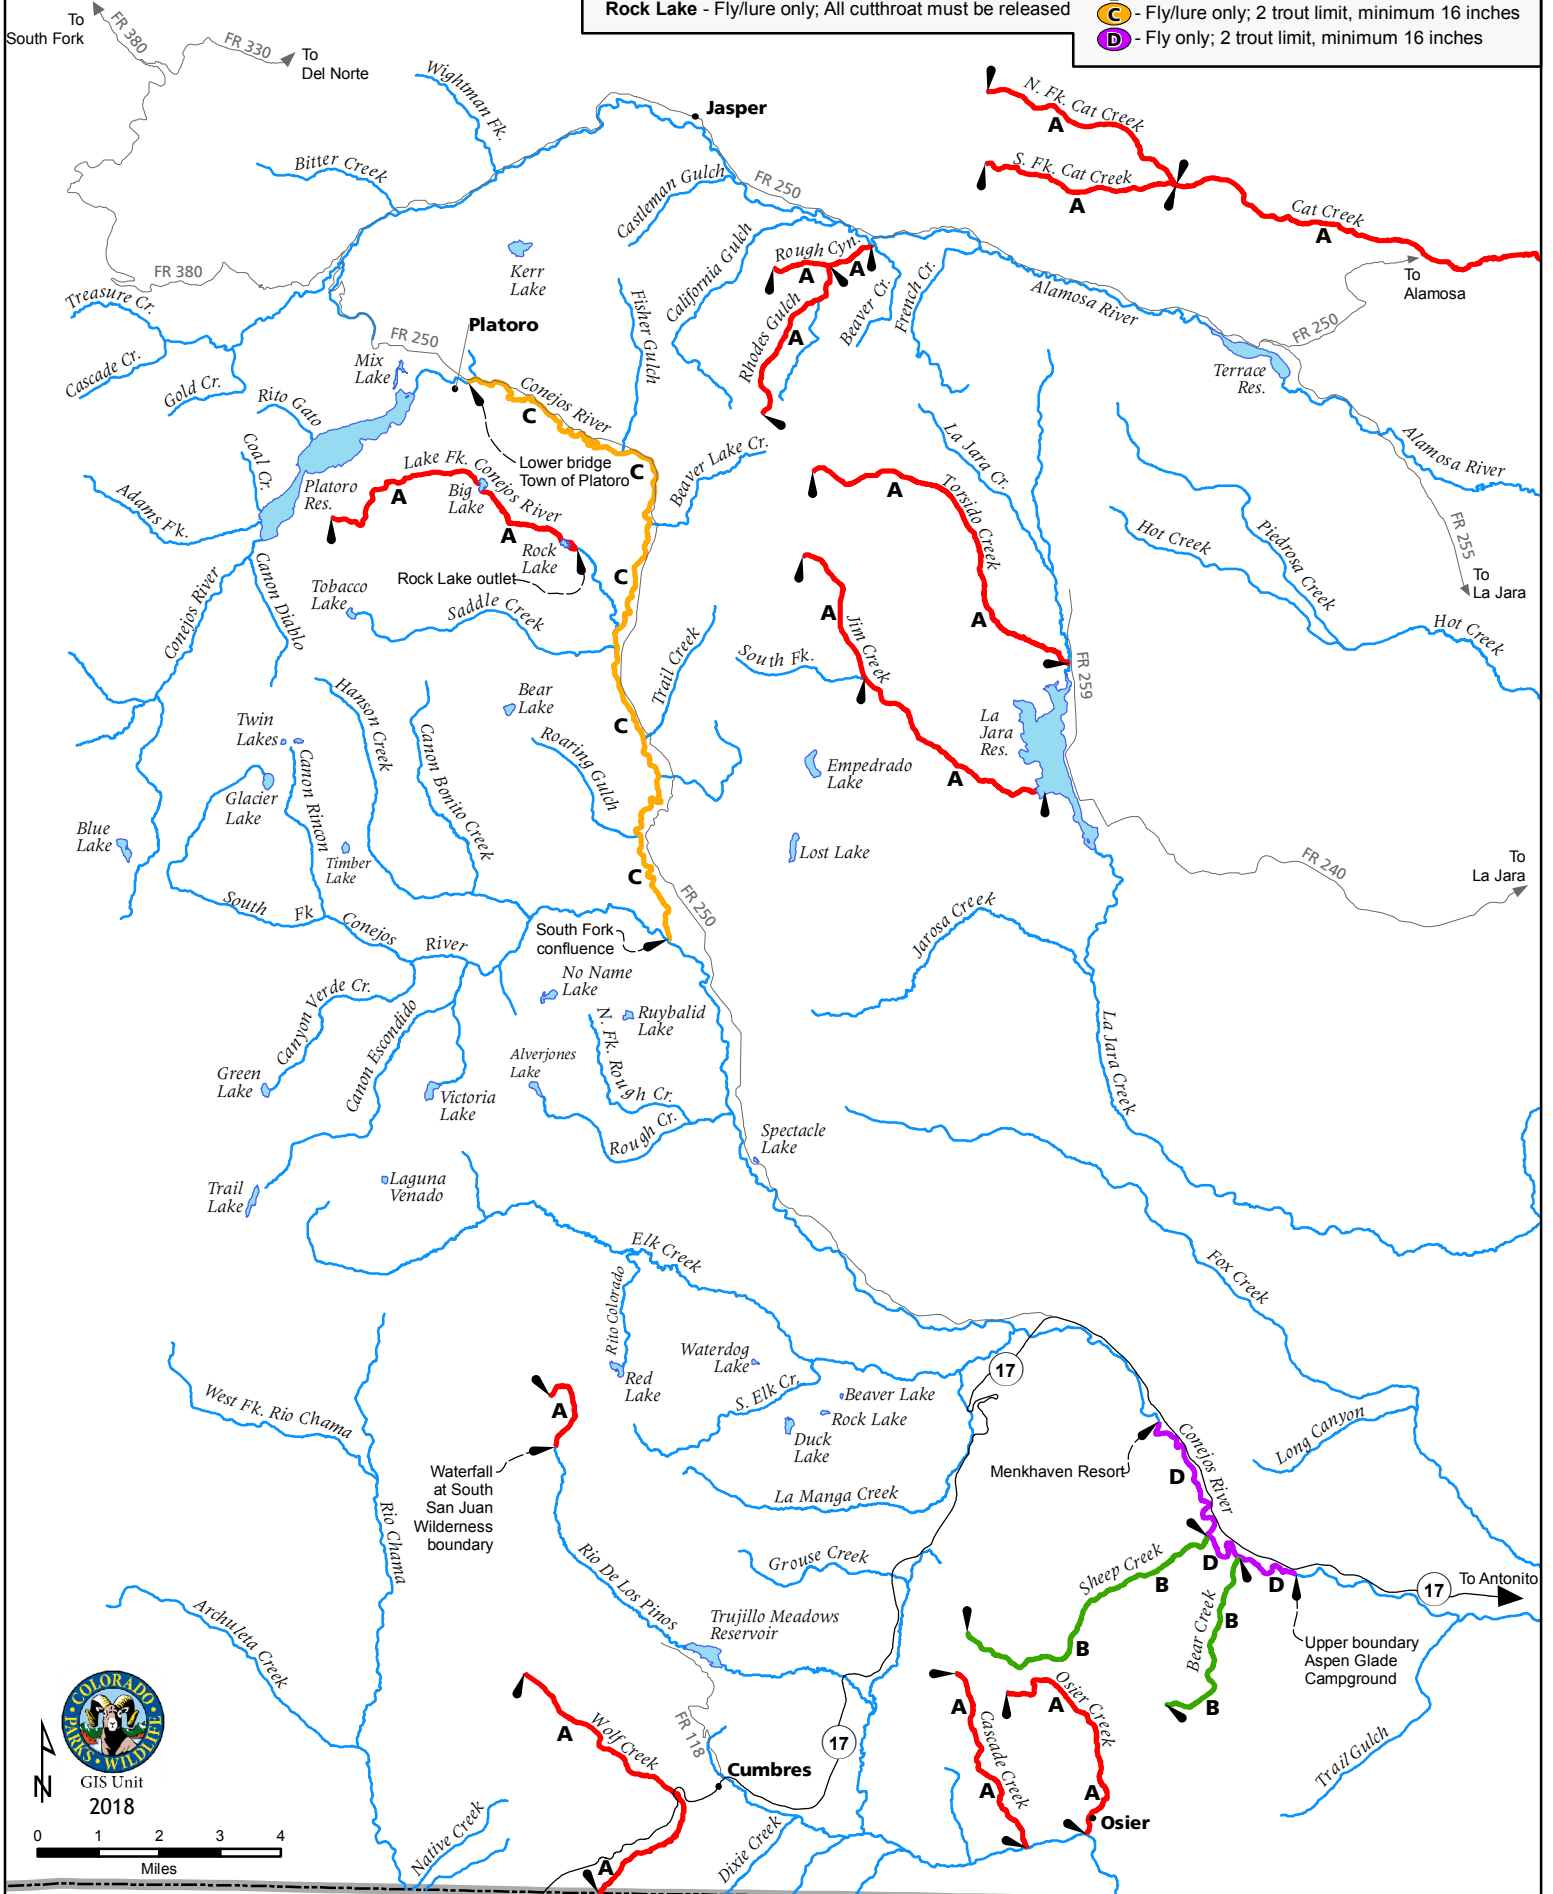

# Conejos and Alamosa River Drainages

## Lake Regulations

Statewide regulations apply to all waters except:  
**Big Lake** - Fly/lure only; All cutthroat must be released  
**Kerr Lake** - Fly/lure only; 2 trout limit  
**Rock Lake** - Fly/lure only; All cutthroat must be released

## River Regulations

Statewide regulations apply to all waters except:  
**A** - Fly/lure only; All cutthroat must be released  
**B** - Fly/lure only; 2 trout limit  
**C** - Fly/lure only; 2 trout limit, minimum 16 inches  
**D** - Fly only; 2 trout limit, minimum 16 inches

GIS Unit  
2018

NEW MEXICO