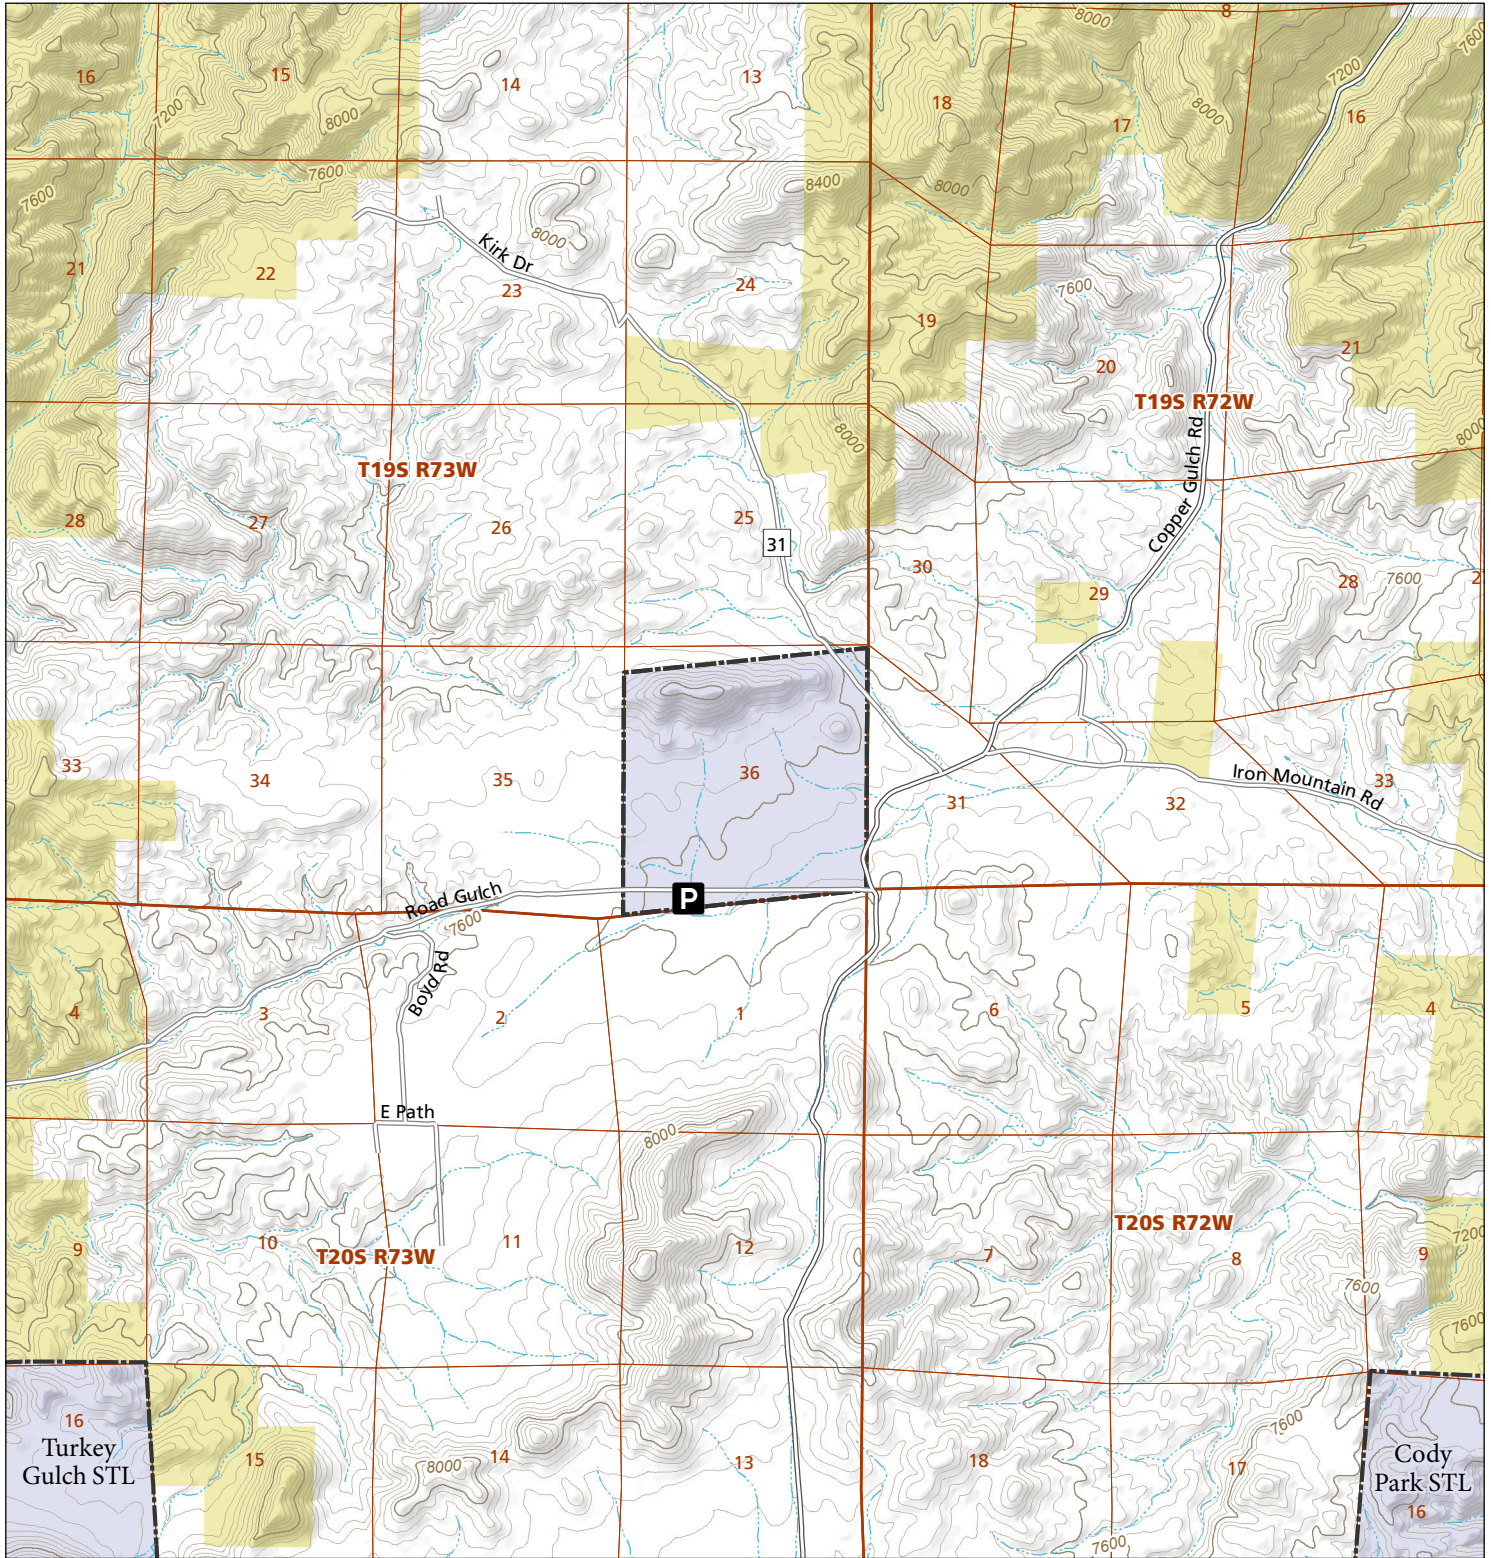

Copper Gulch

STL Hunting and Fishing Access Program

Please see the current Colorado State Recreation Lands brochure for listing of land use regulations and access points for this property and other SLB parcels open for wildlife related recreation. Also refer to the CPW Fishing and Hunting information brochure for current hunting and fishing regulations.

Map Updated: 8/30/2023

-  STL Boundary
-  BLM
-  Parking
-  No Public Access