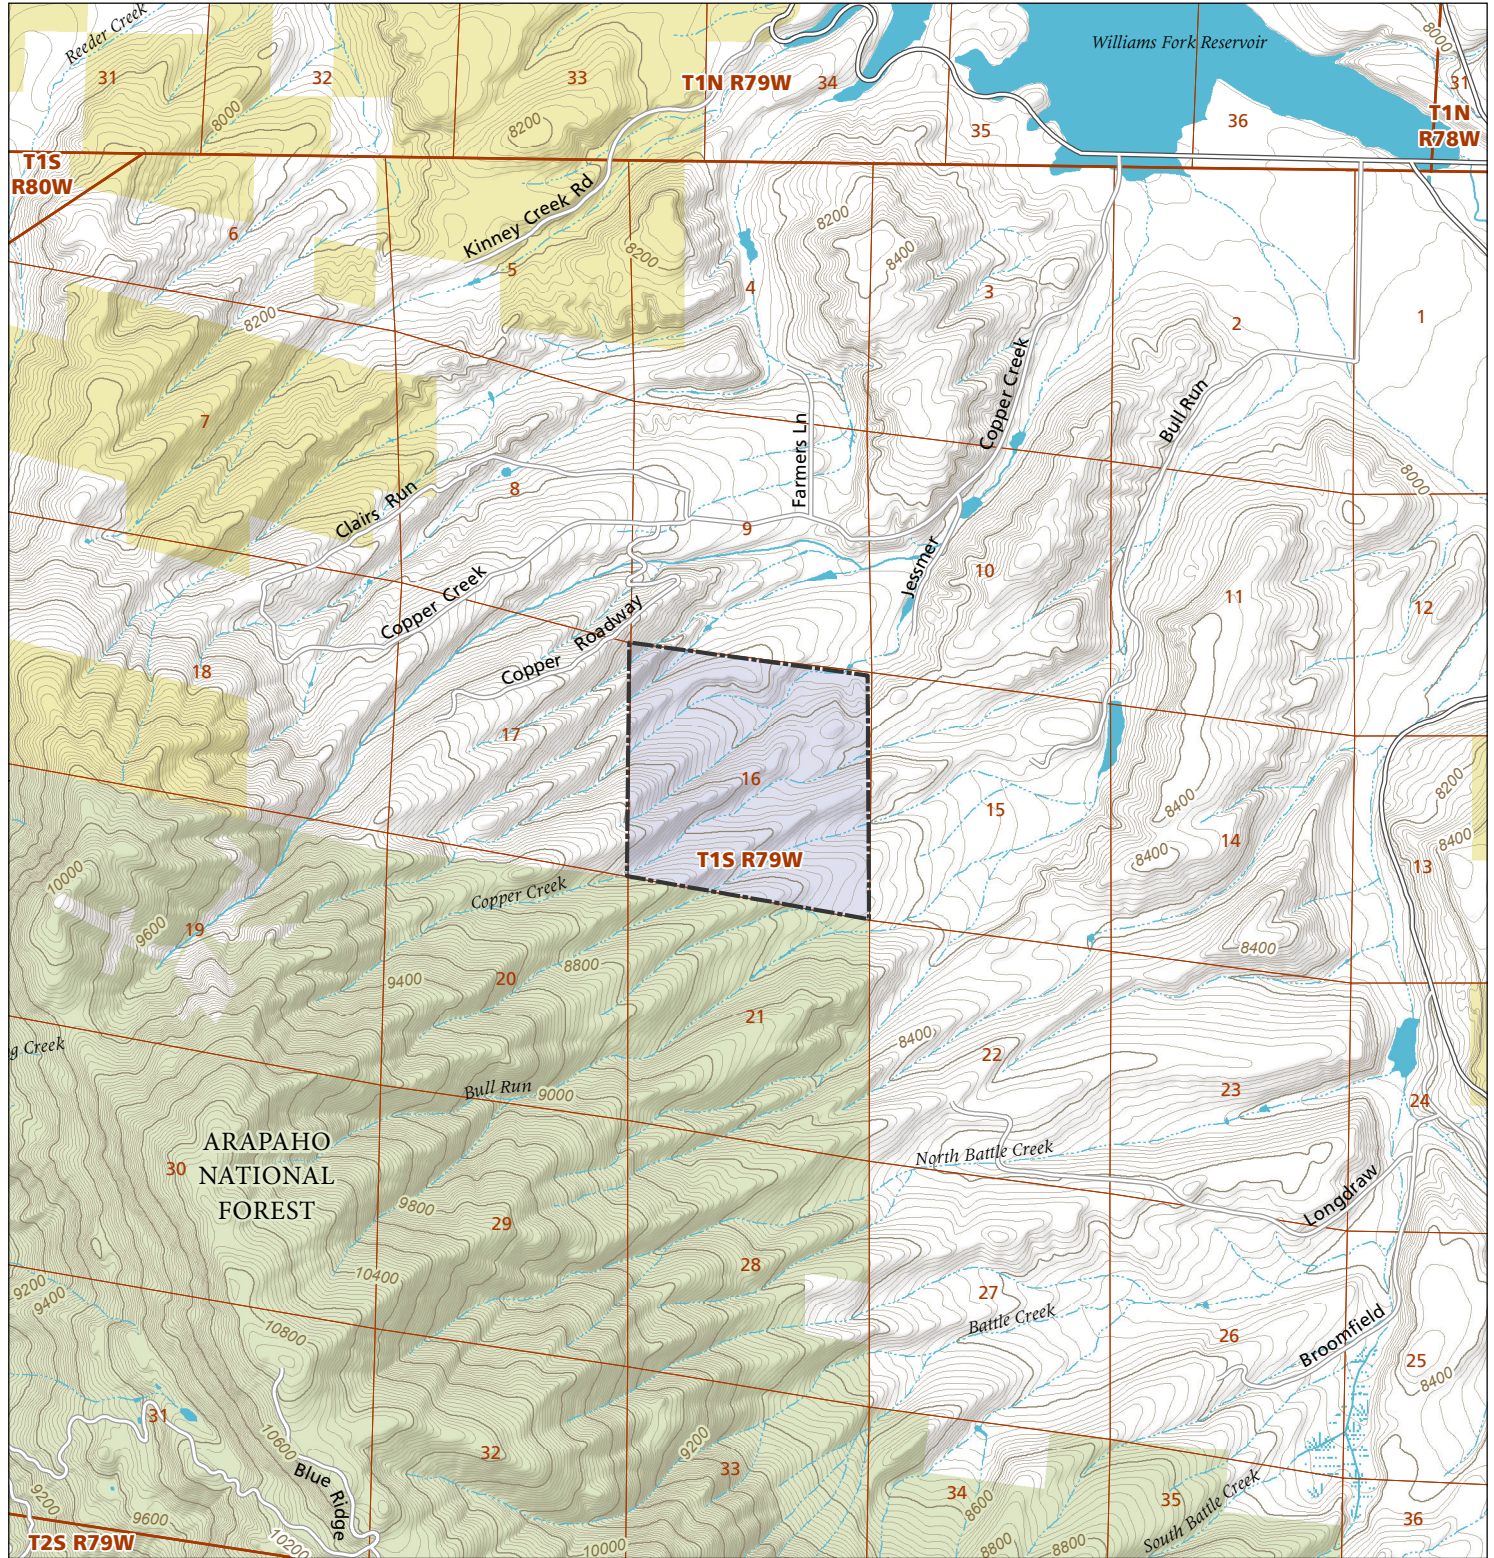

Copper Mountain

STL Hunting and Fishing Access Program

Please see the current Colorado State Recreation Lands brochure for listing of land use regulations and access points for this property and other SLB parcels open for wildlife related recreation. Also refer to the CPW Fishing and Hunting information brochure for current hunting and fishing regulations.

Map Updated: 8/11/2023

-  STL Boundary
-  BLM
-  US Forest Service
-  No Public Access