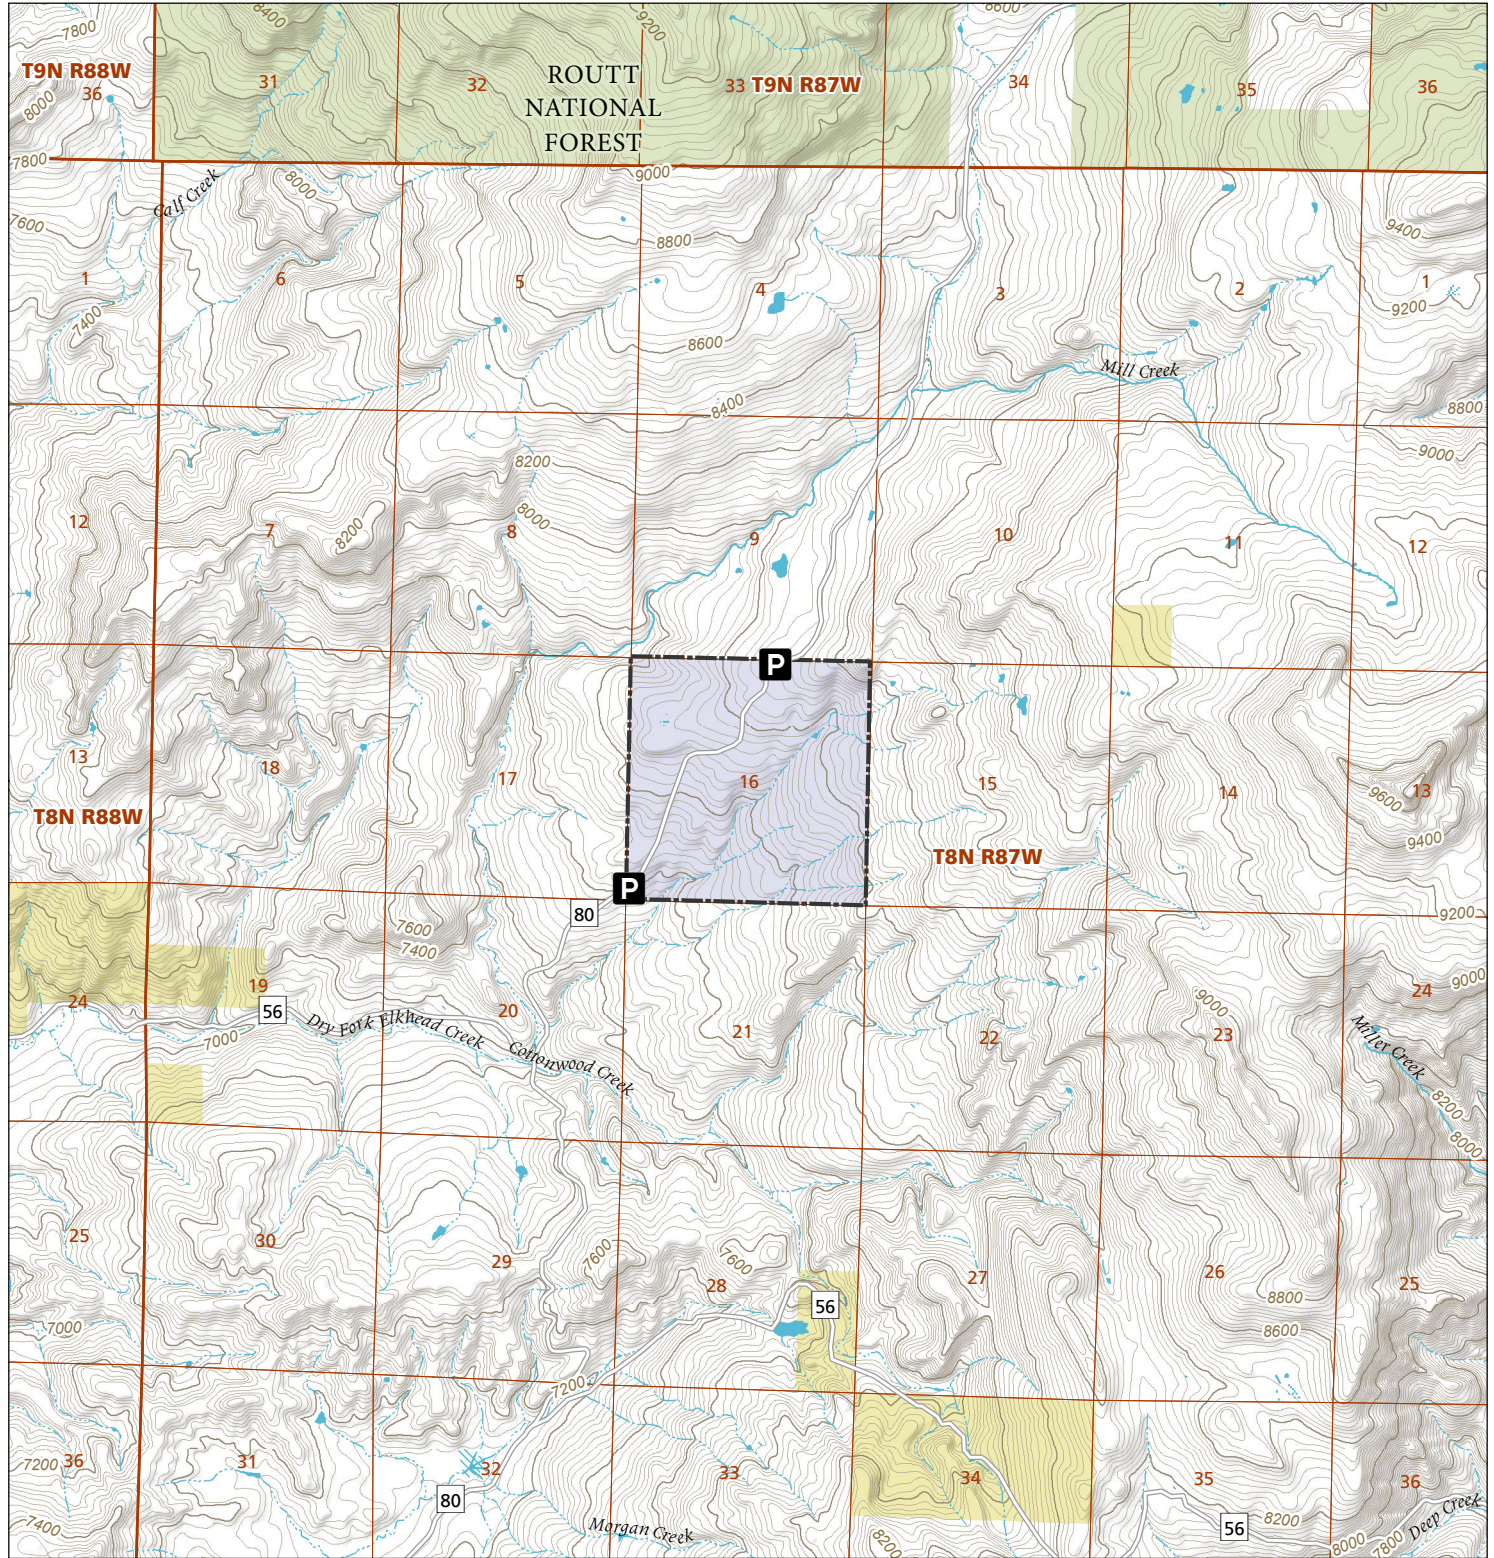

Cottonwood Creek

STL Hunting and Fishing Access Program

Please see the current Colorado State Recreation Lands brochure for listing of land use regulations and access points for this property and other SLB parcels open for wildlife related recreation. Also refer to the CPW Fishing and Hunting information brochure for current hunting and fishing regulations.

Map Updated: 8/16/2023

-  STL Boundary
-  Parking
-  BLM
-  US Forest Service
-  No Public Access