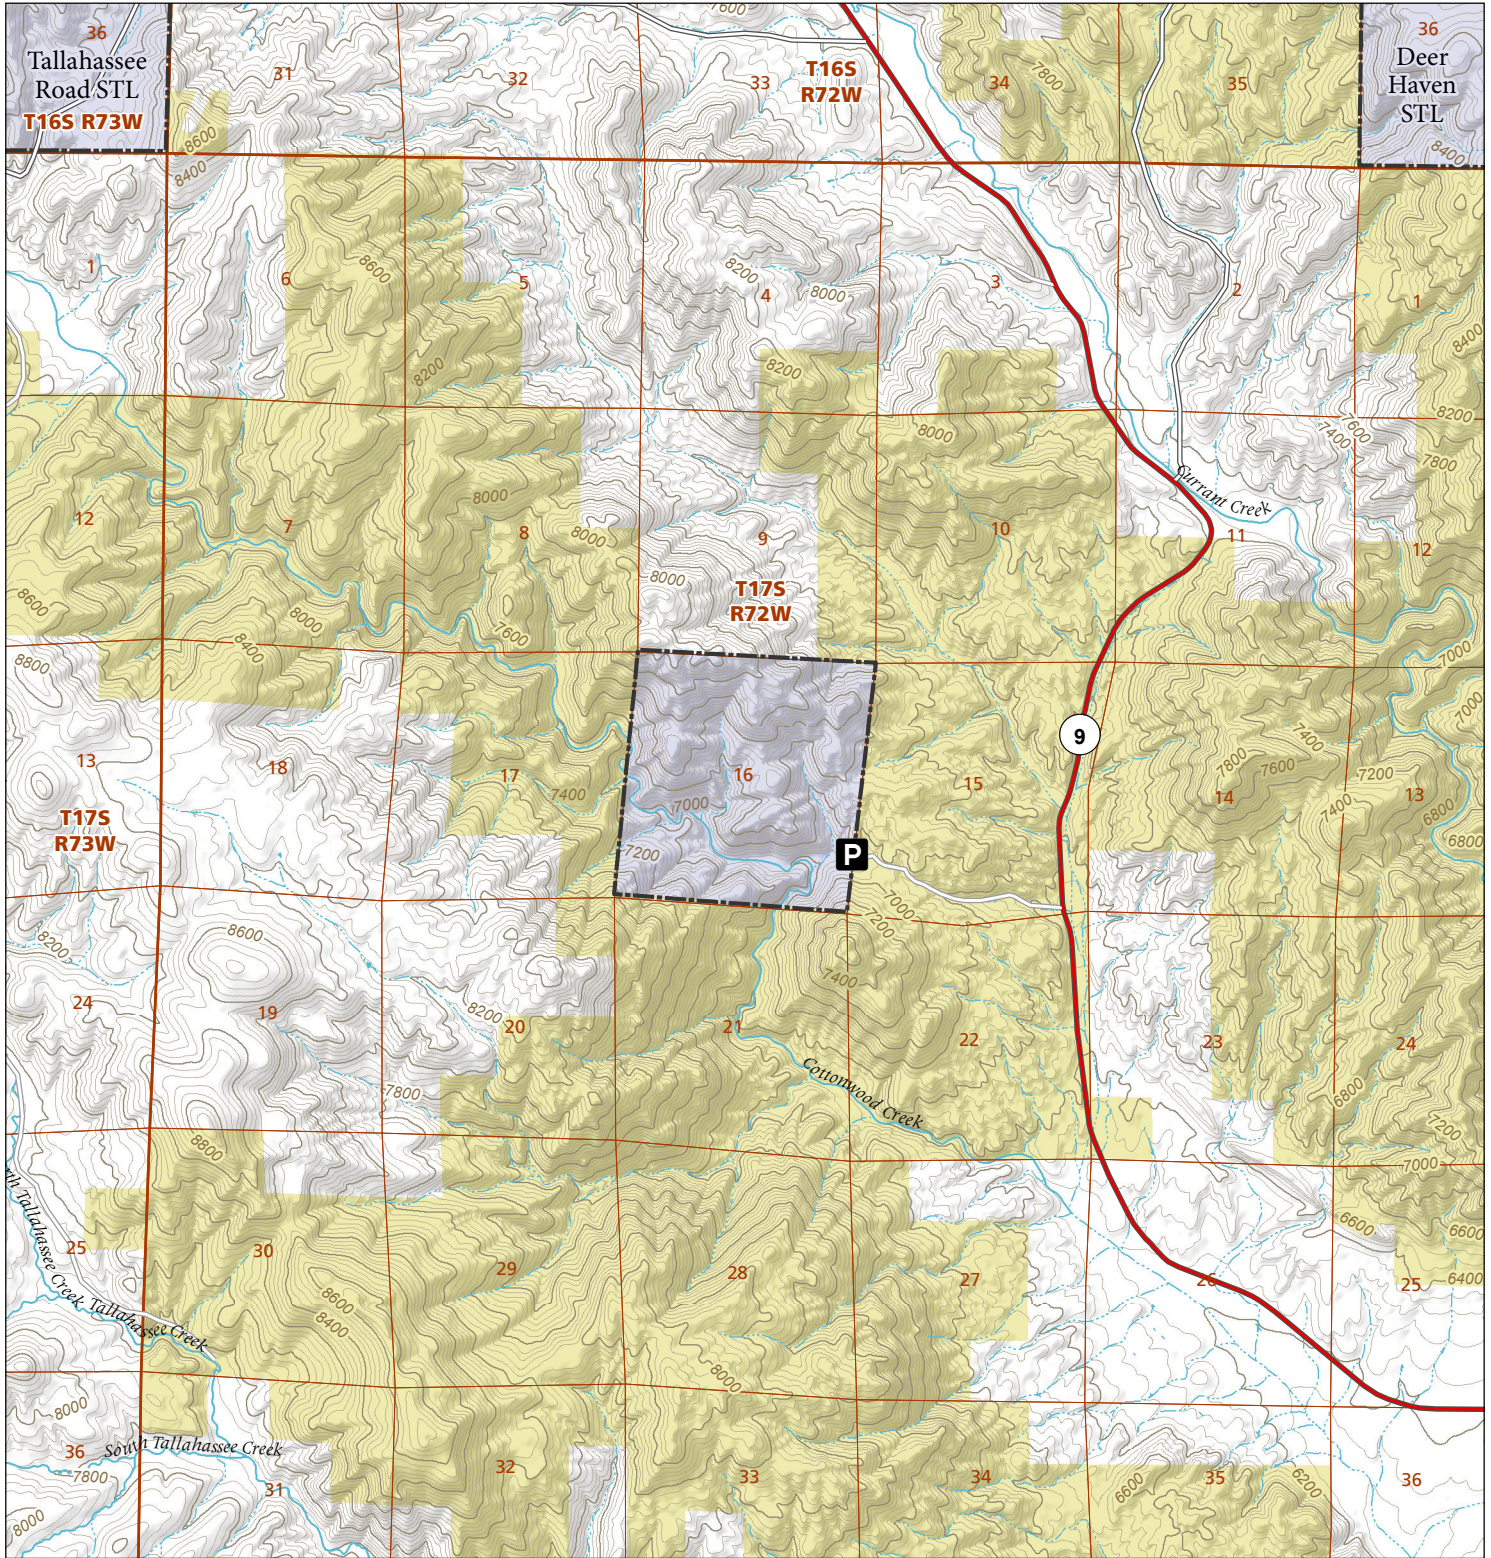

Cottonwood Ridge

STL Hunting and Fishing Access Program

Please see the current Colorado State Recreation Lands brochure for listing of land use regulations and access points for this property and other SLB parcels open for wildlife related recreation. Also refer to the CPW Fishing and Hunting information brochure for current hunting and fishing regulations.

Map Updated: 8/30/2023

-  STL Boundary
-  BLM
-  Parking
-  No Public Access