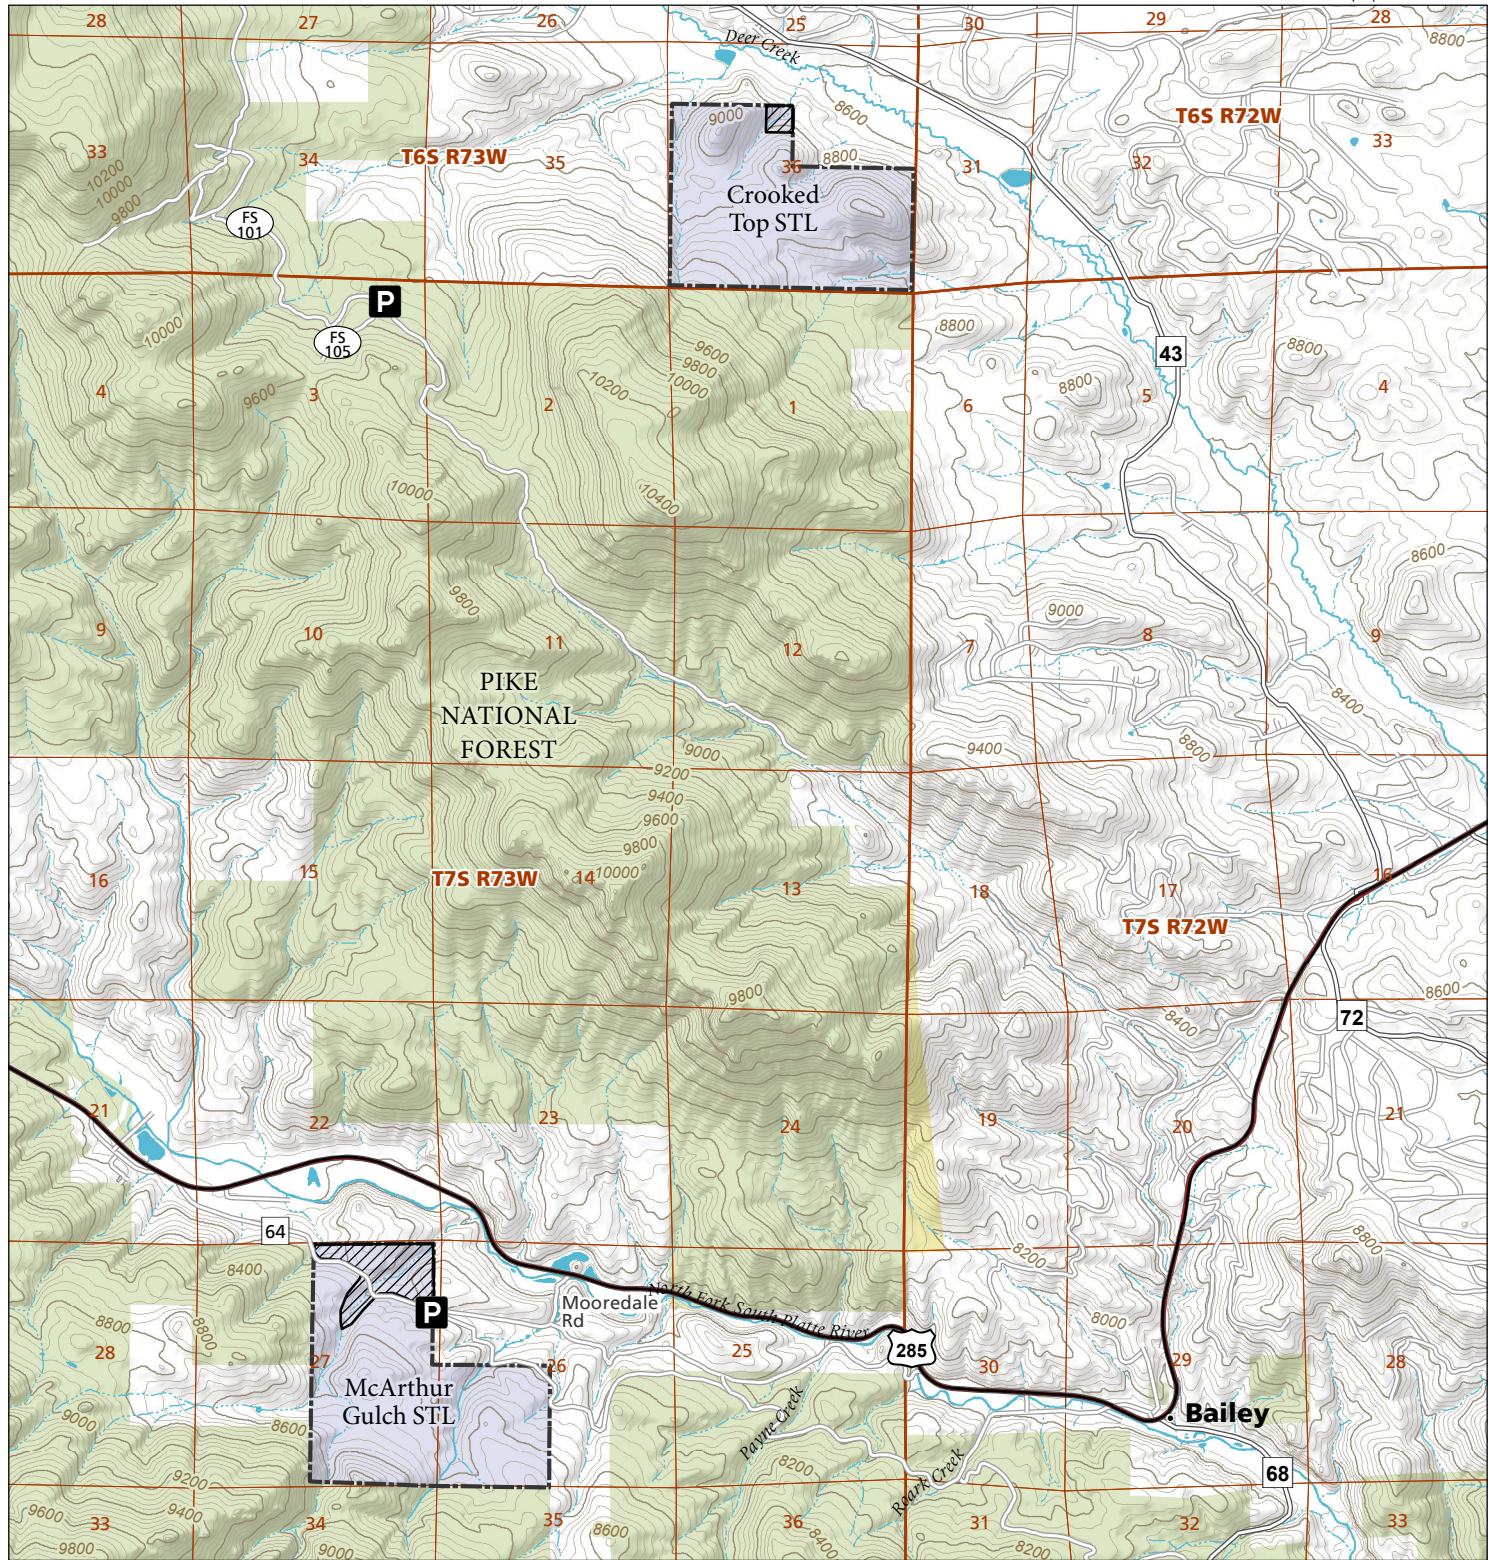

# Crooked Top & McArthur Gulch STL Hunting and Fishing Access Program

Please see the current Colorado State Recreation Lands brochure for listing of land use regulations and access points for this property and other SLB parcels open for wildlife related recreation. Also refer to the CPW Fishing and Hunting information brochure for current hunting and fishing regulations.

Map Updated: 7/28/2023

-  STL Boundary
-  Safety Zone
-  Parking
-  BLM
-  US Forest Service
-  Private