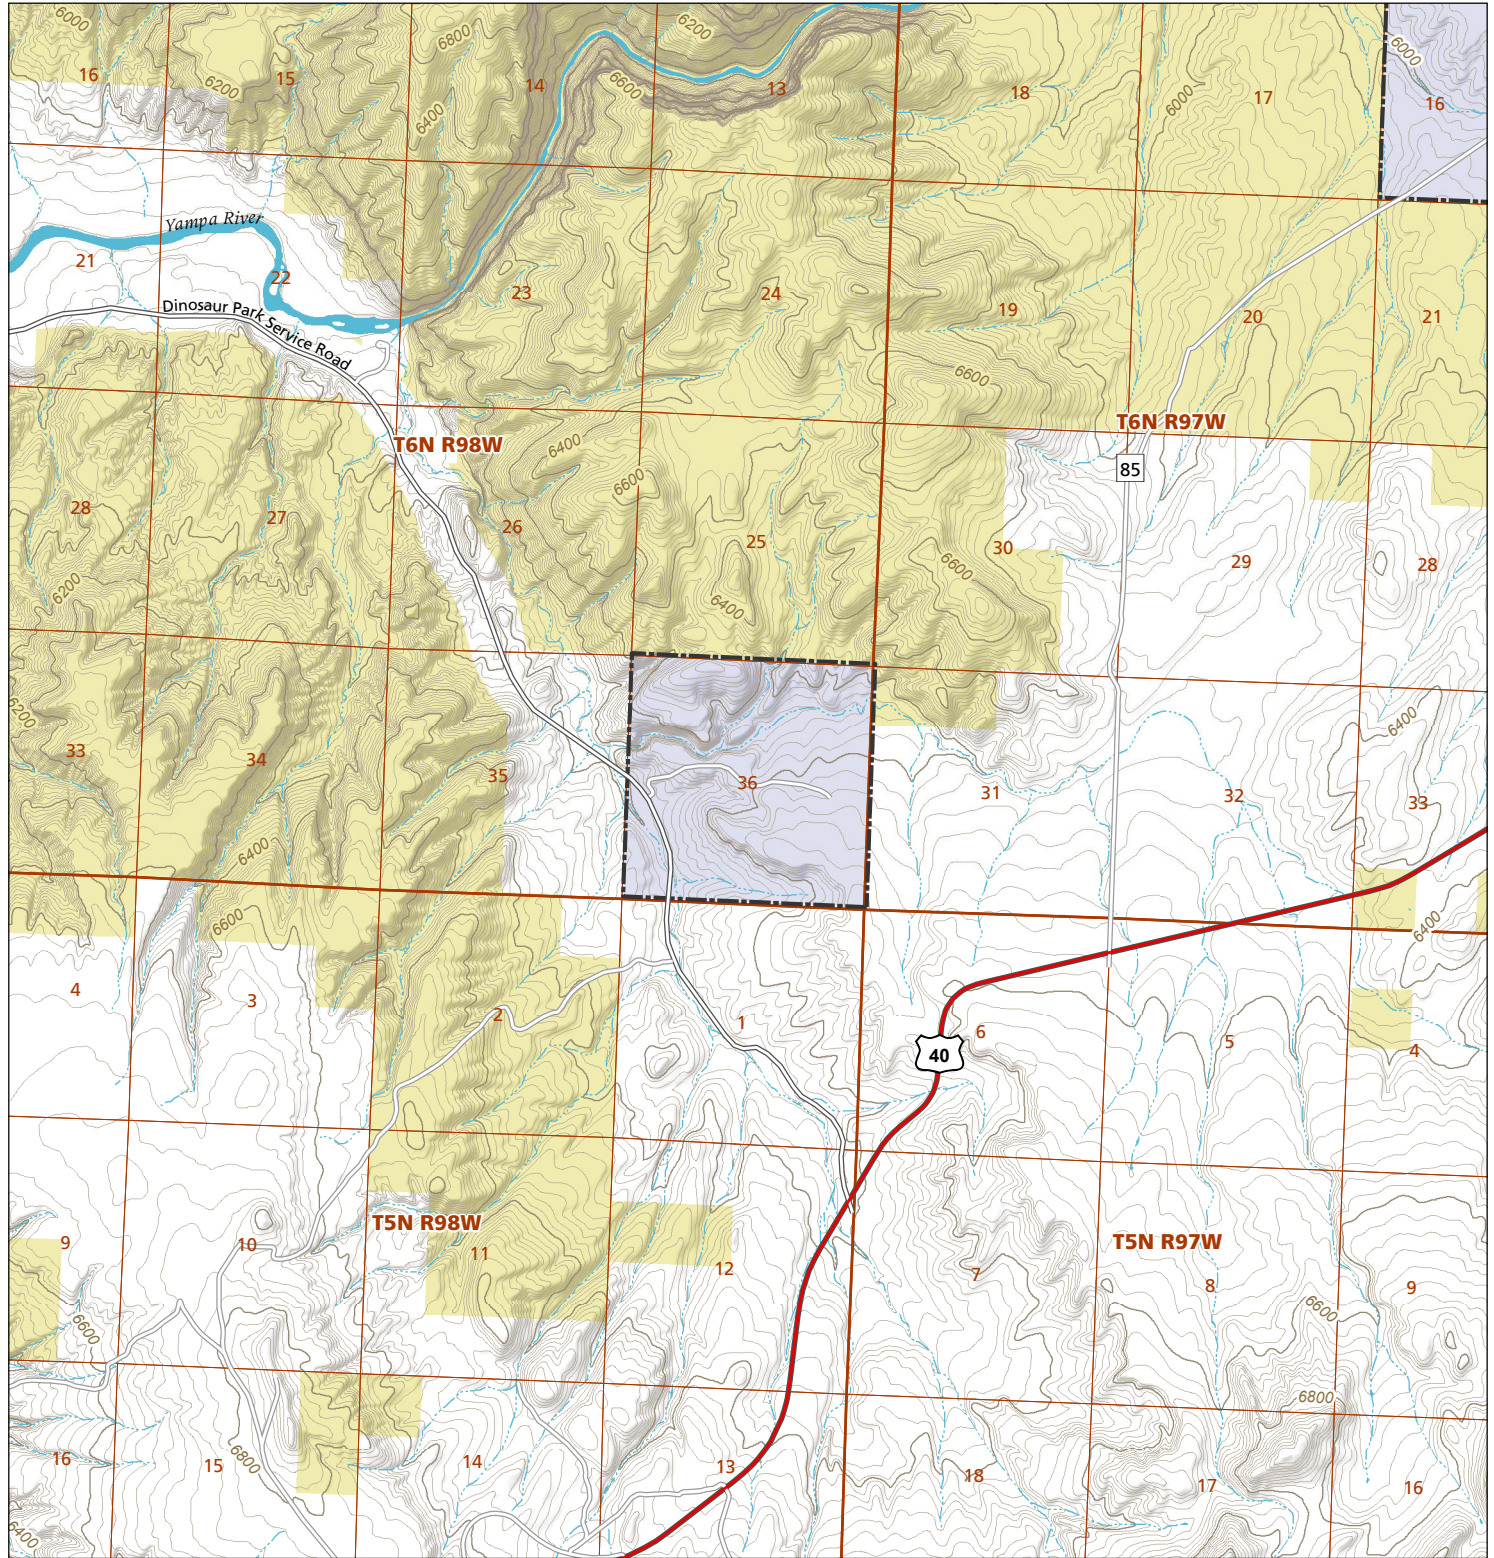

Cross Mountain

STL Hunting and Fishing Access Program

Please see the current Colorado State Recreation Lands brochure for listing of land use regulations and access points for this property and other SLB parcels open for wildlife related recreation. Also refer to the CPW Fishing and Hunting information brochure for current hunting and fishing regulations.

Map Updated: 9/14/2023

-  STL Boundary
-  BLM
-  No Public Access