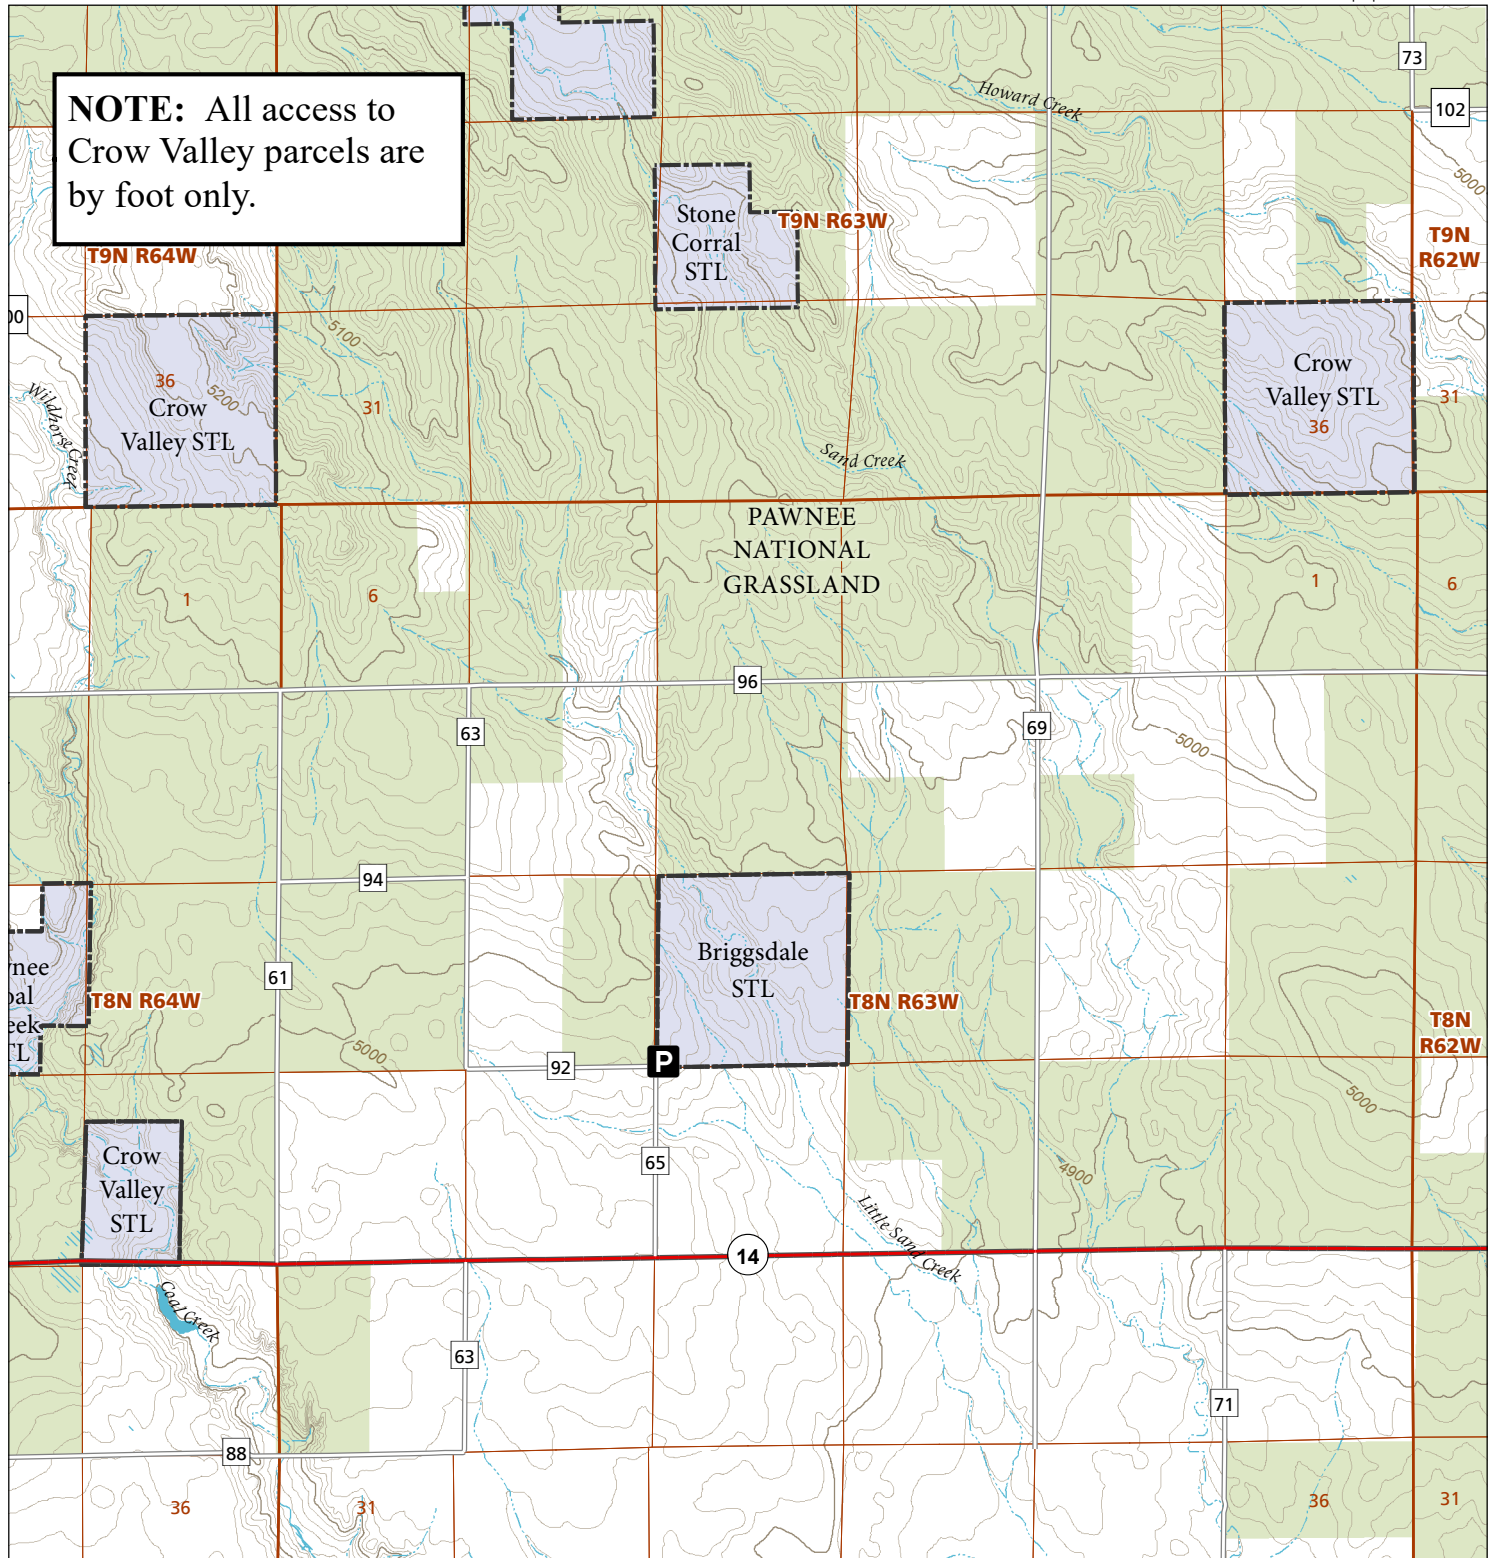

Crow Valley

STL Hunting and Fishing Access Program

Please see the current Colorado State Recreation Lands brochure for listing of land use regulations and access points for this property and other SLB parcels open for wildlife related recreation. Also refer to the CPW Fishing and Hunting information brochure for current hunting and fishing regulations.

Map Updated: 7/31/2023

NOTE: All access to Crow Valley parcels are by foot only.

-  STL Boundary
-  US Forest Service
-  Parking
-  No Public Access