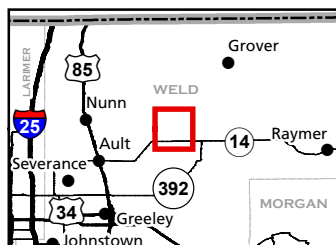

Crow Valley

STL Hunting and Fishing Access Program

Please see the current Colorado State Recreation Lands brochure for listing of land use regulations and access points for this property and other SLB parcels open for wildlife related recreation. Also refer to the CPW Fishing and Hunting information brochure for current hunting and fishing regulations.

Map Updated: 7/31/2023

NOTE: All access to Crow Valley parcels are by foot only.

-  STL Boundary
-  US Forest Service
-  Parking
-  No Public Access