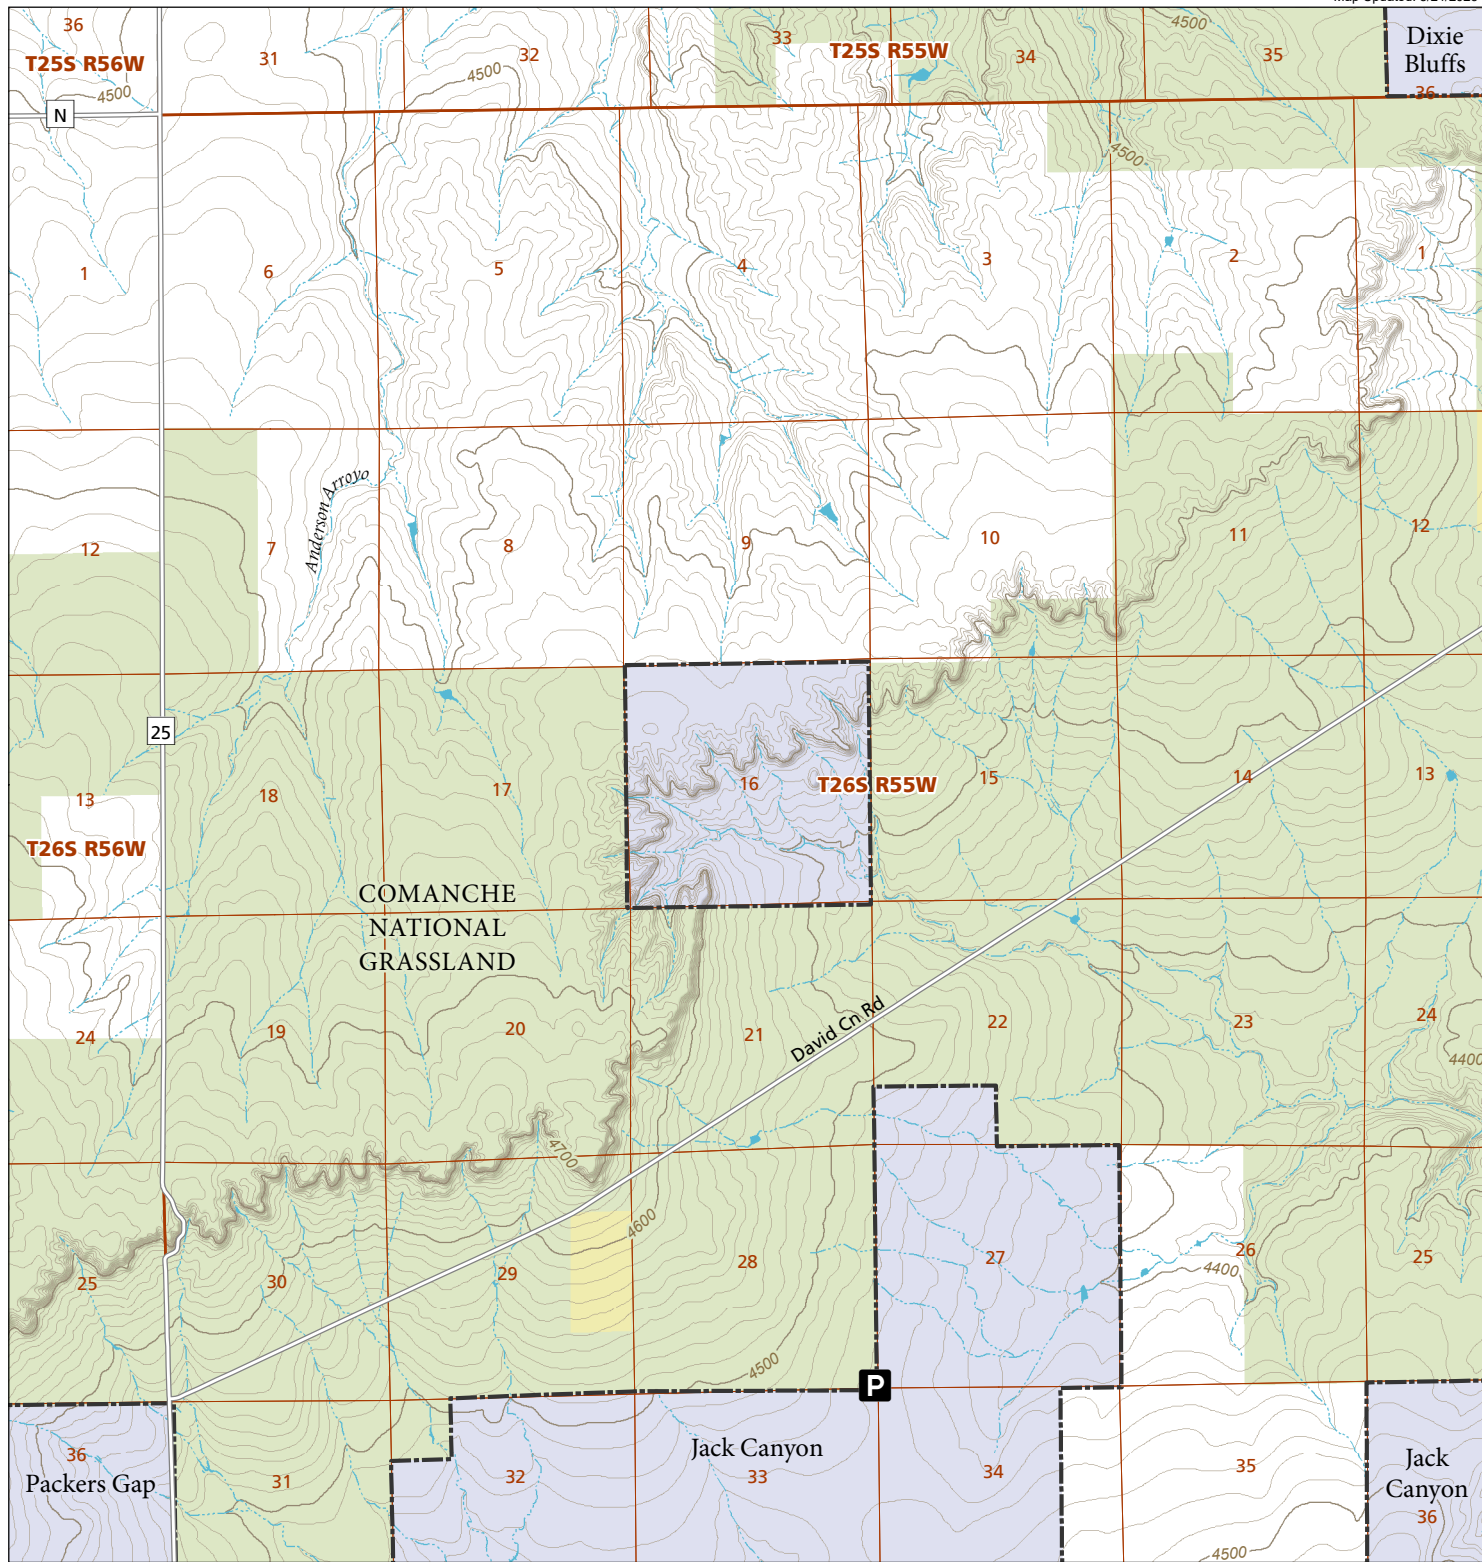

David Canyon

STL Hunting and Fishing Access Program

Please see the current Colorado State Recreation Lands brochure for listing of land use regulations and access points for this property and other SLB parcels open for wildlife related recreation. Also refer to the CPW Fishing and Hunting information brochure for current hunting and fishing regulations.

Map Updated: 8/24/2023

-  STL Boundary
-  BLM
-  US Forest Service
-  No Public Access