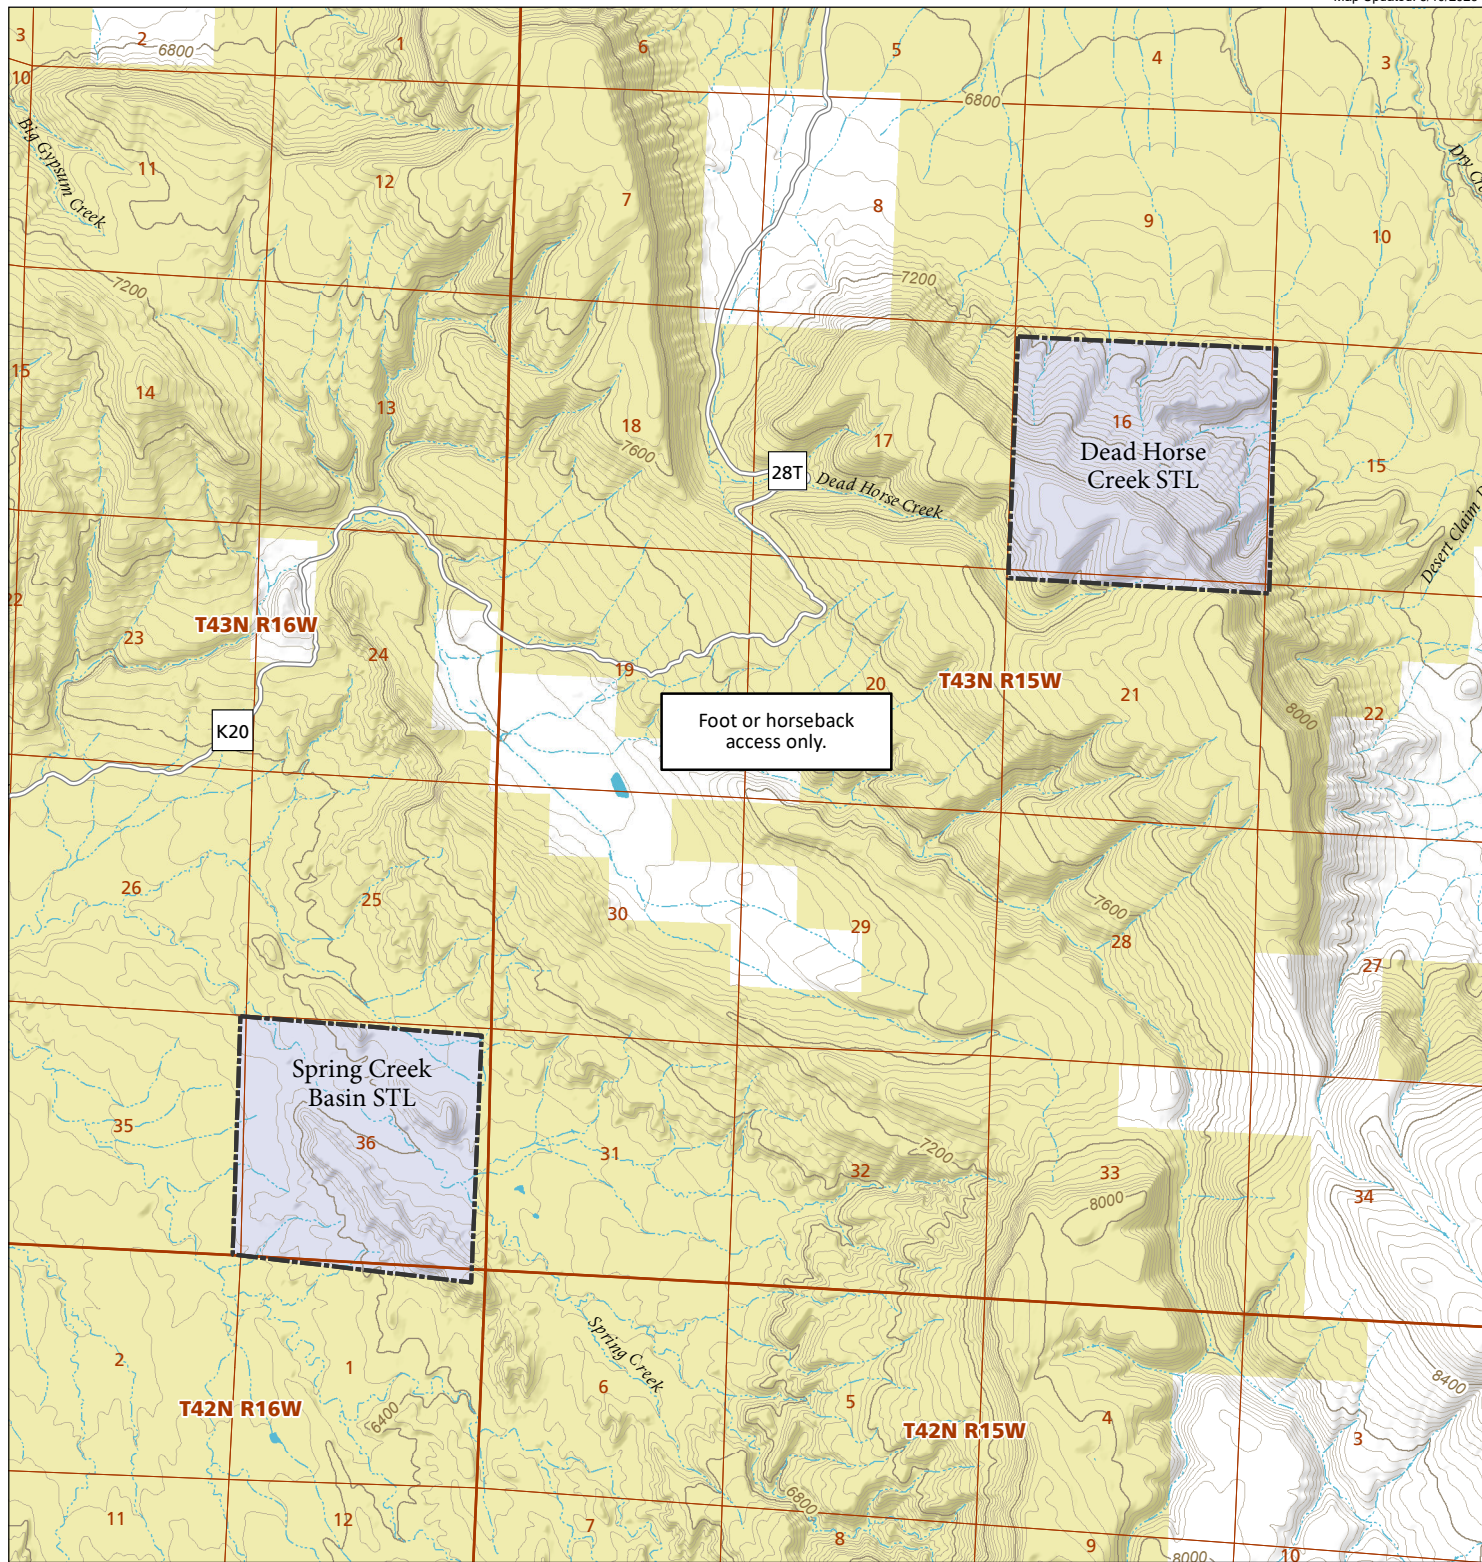

# Dead Horse Creek & Spring Creek Basin

## STL Hunting and Fishing Access Program

Please see the current Colorado State Recreation Lands brochure for listing of land use regulations and access points for this property and other SLB parcels open for wildlife related recreation. Also refer to the CPW Fishing and Hunting information brochure for current hunting and fishing regulations.

Map Updated: 8/10/2023

-  STL Boundary
-  BLM
-  US Forest Service
-  No Public Access