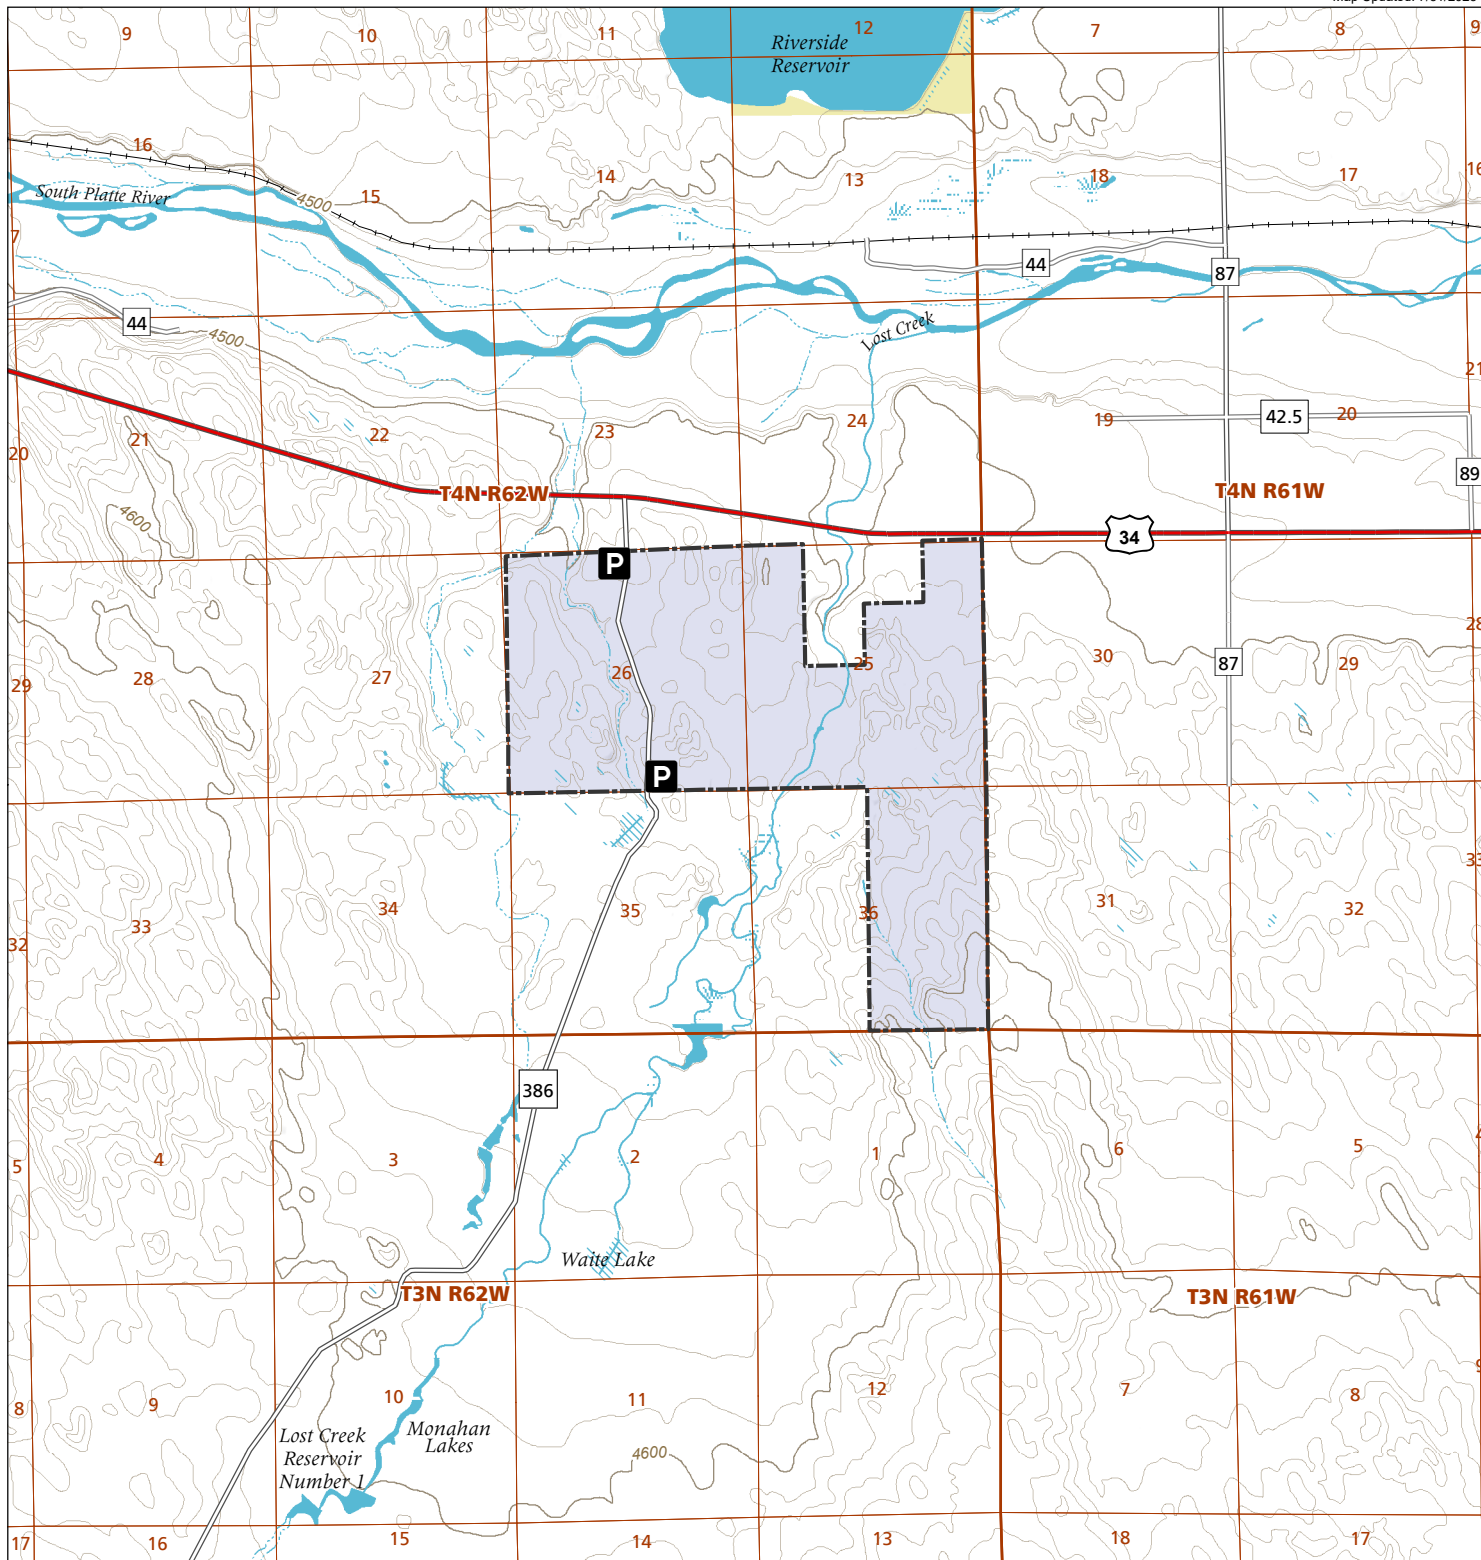

Dearfield

STL Hunting and Fishing Access Program

Please see the current Colorado State Recreation Lands brochure for listing of land use regulations and access points for this property and other SLB parcels open for wildlife related recreation. Also refer to the CPW Fishing and Hunting information brochure for current hunting and fishing regulations.

Map Updated: 7/31/2023

- STL Boundary
- BLM
- Parking
- No Public Access