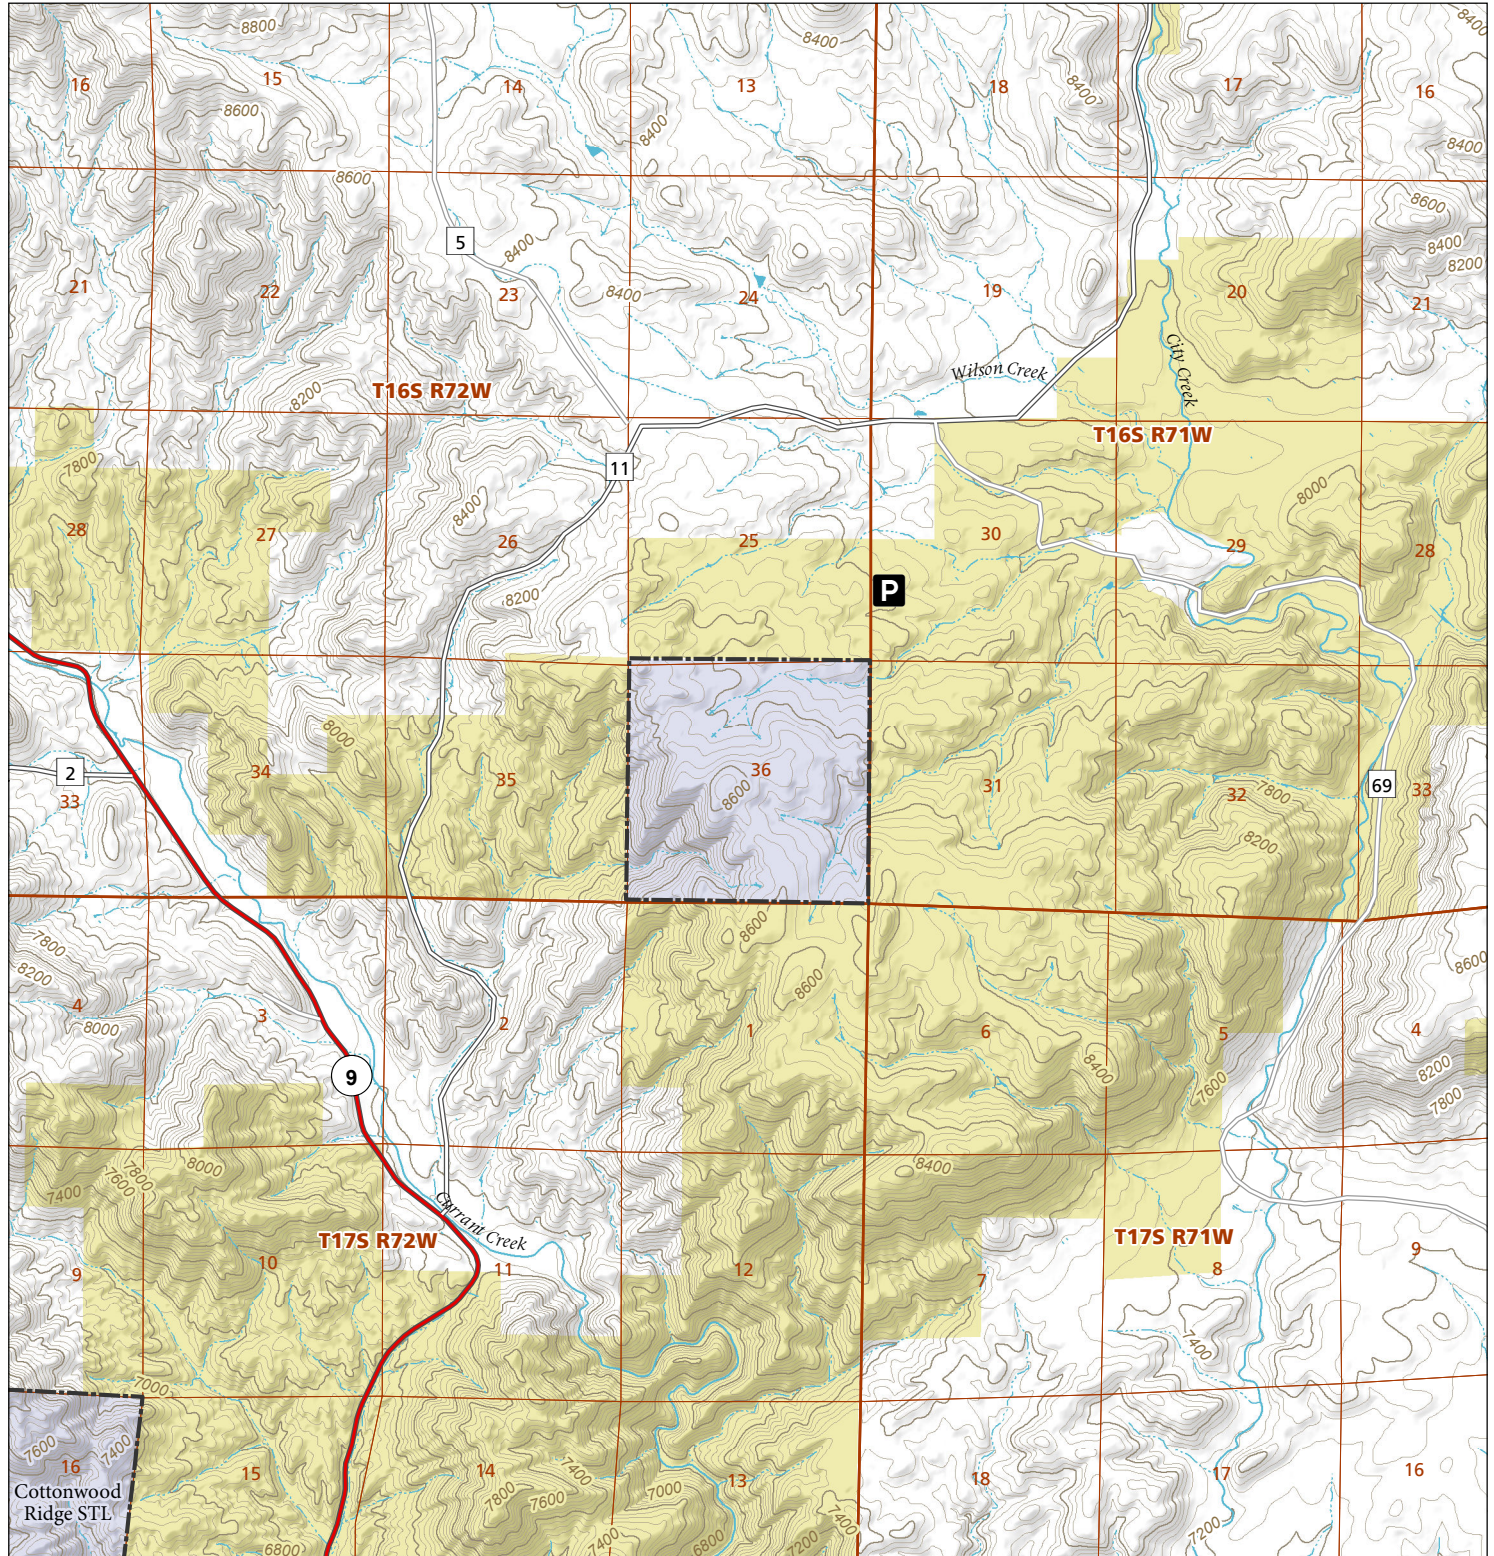

Deer Haven

STL Hunting and Fishing Access Program

Please see the current Colorado State Recreation Lands brochure for listing of land use regulations and access points for this property and other SLB parcels open for wildlife related recreation. Also refer to the CPW Fishing and Hunting information brochure for current hunting and fishing regulations.

Map Updated: 8/30/2023

-  STL Boundary
-  BLM
-  Parking
-  No Public Access