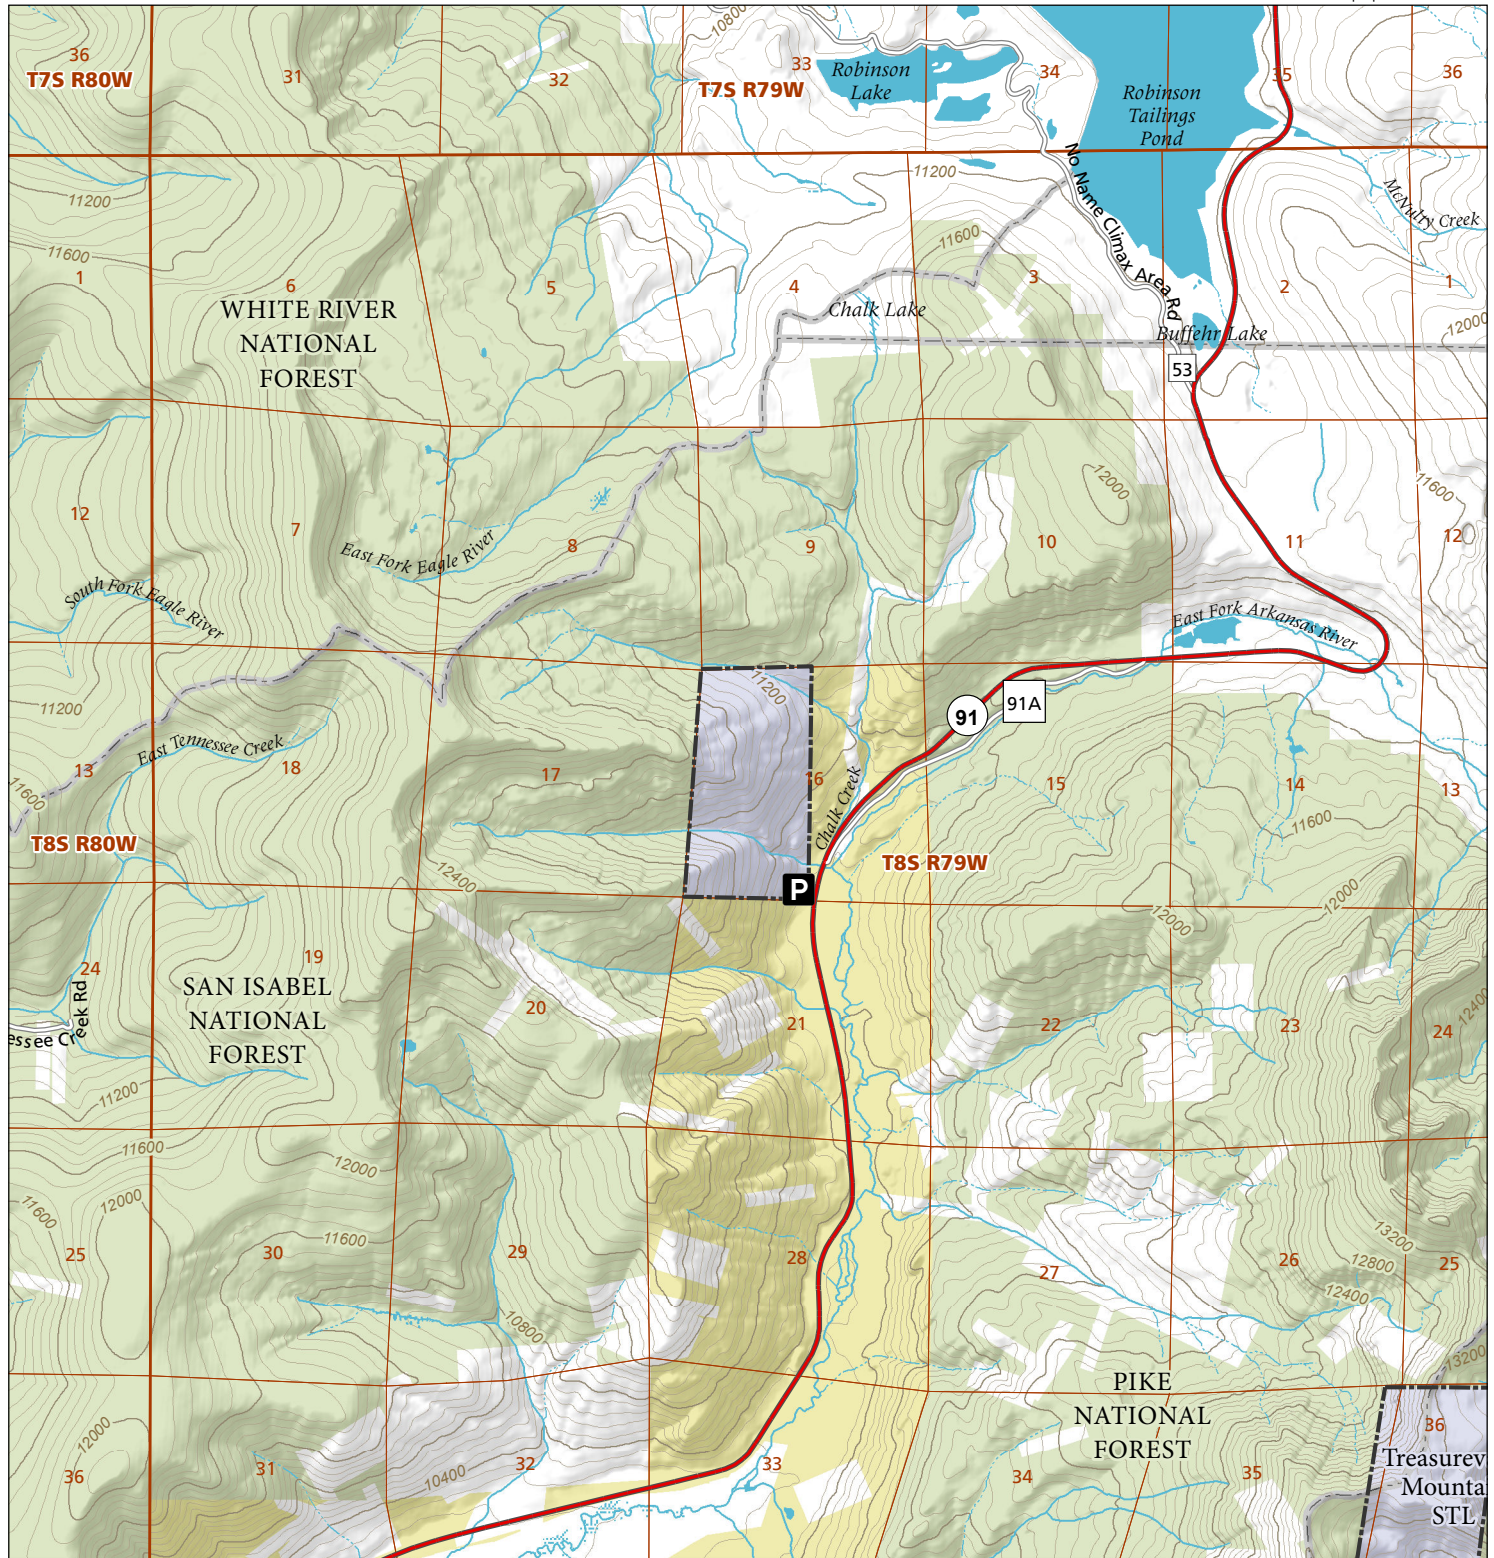

Delmonica Gulch

STL Hunting and Fishing Access Program

Please see the current Colorado State Recreation Lands brochure for listing of land use regulations and access points for this property and other SLB parcels open for wildlife related recreation. Also refer to the CPW Fishing and Hunting information brochure for current hunting and fishing regulations.

Map Updated: 8/30/2023

-  STL Boundary
-  Parking
-  BLM
-  US Forest Service
-  No Public Access