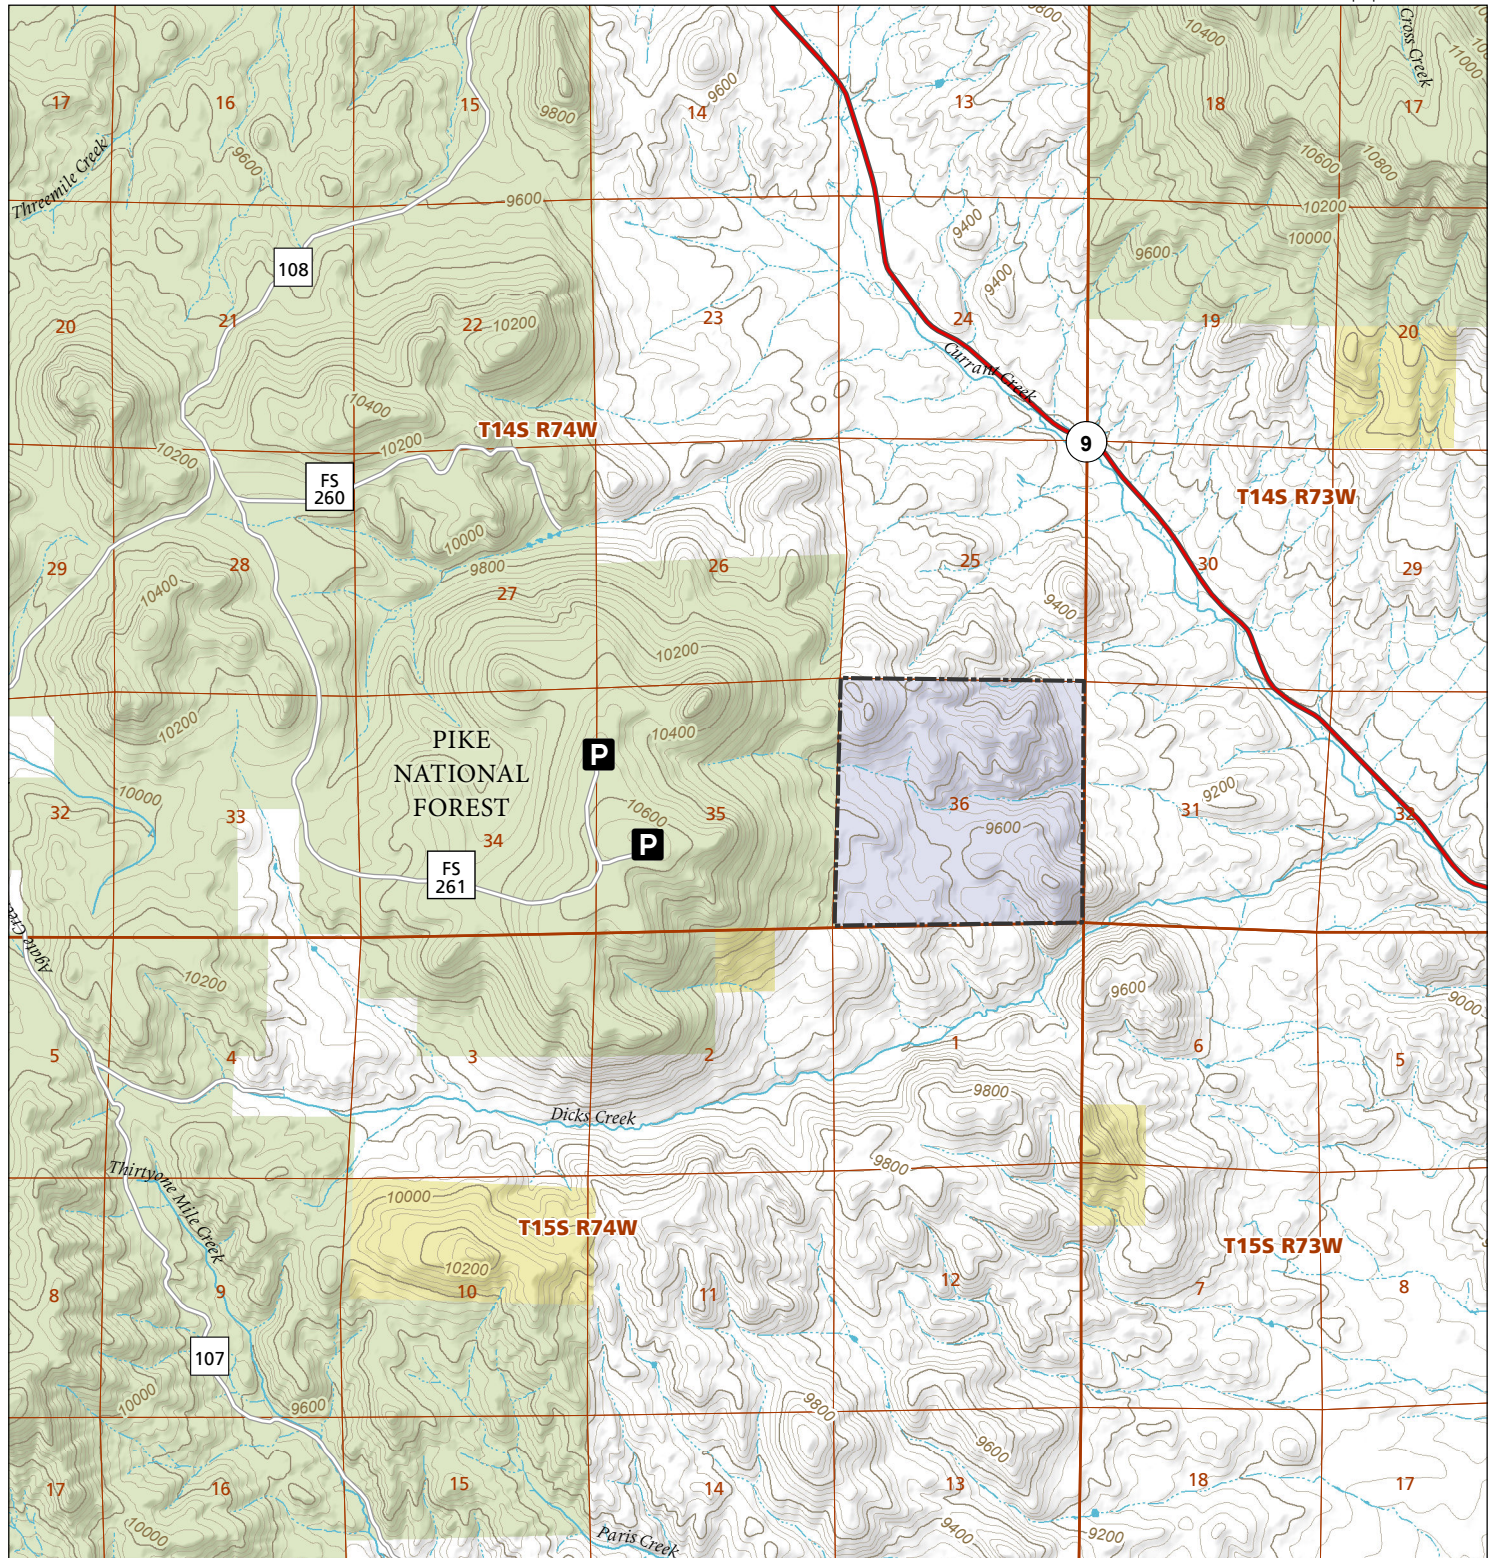

Dick's Peak

STL Hunting and Fishing Access Program

Please see the current Colorado State Recreation Lands brochure for listing of land use regulations and access points for this property and other SLB parcels open for wildlife related recreation. Also refer to the CPW Fishing and Hunting information brochure for current hunting and fishing regulations.

Map Updated: 8/30/2023

-  STL Boundary
-  BLM
-  Parking
-  US Forest Service
-  No Public Access