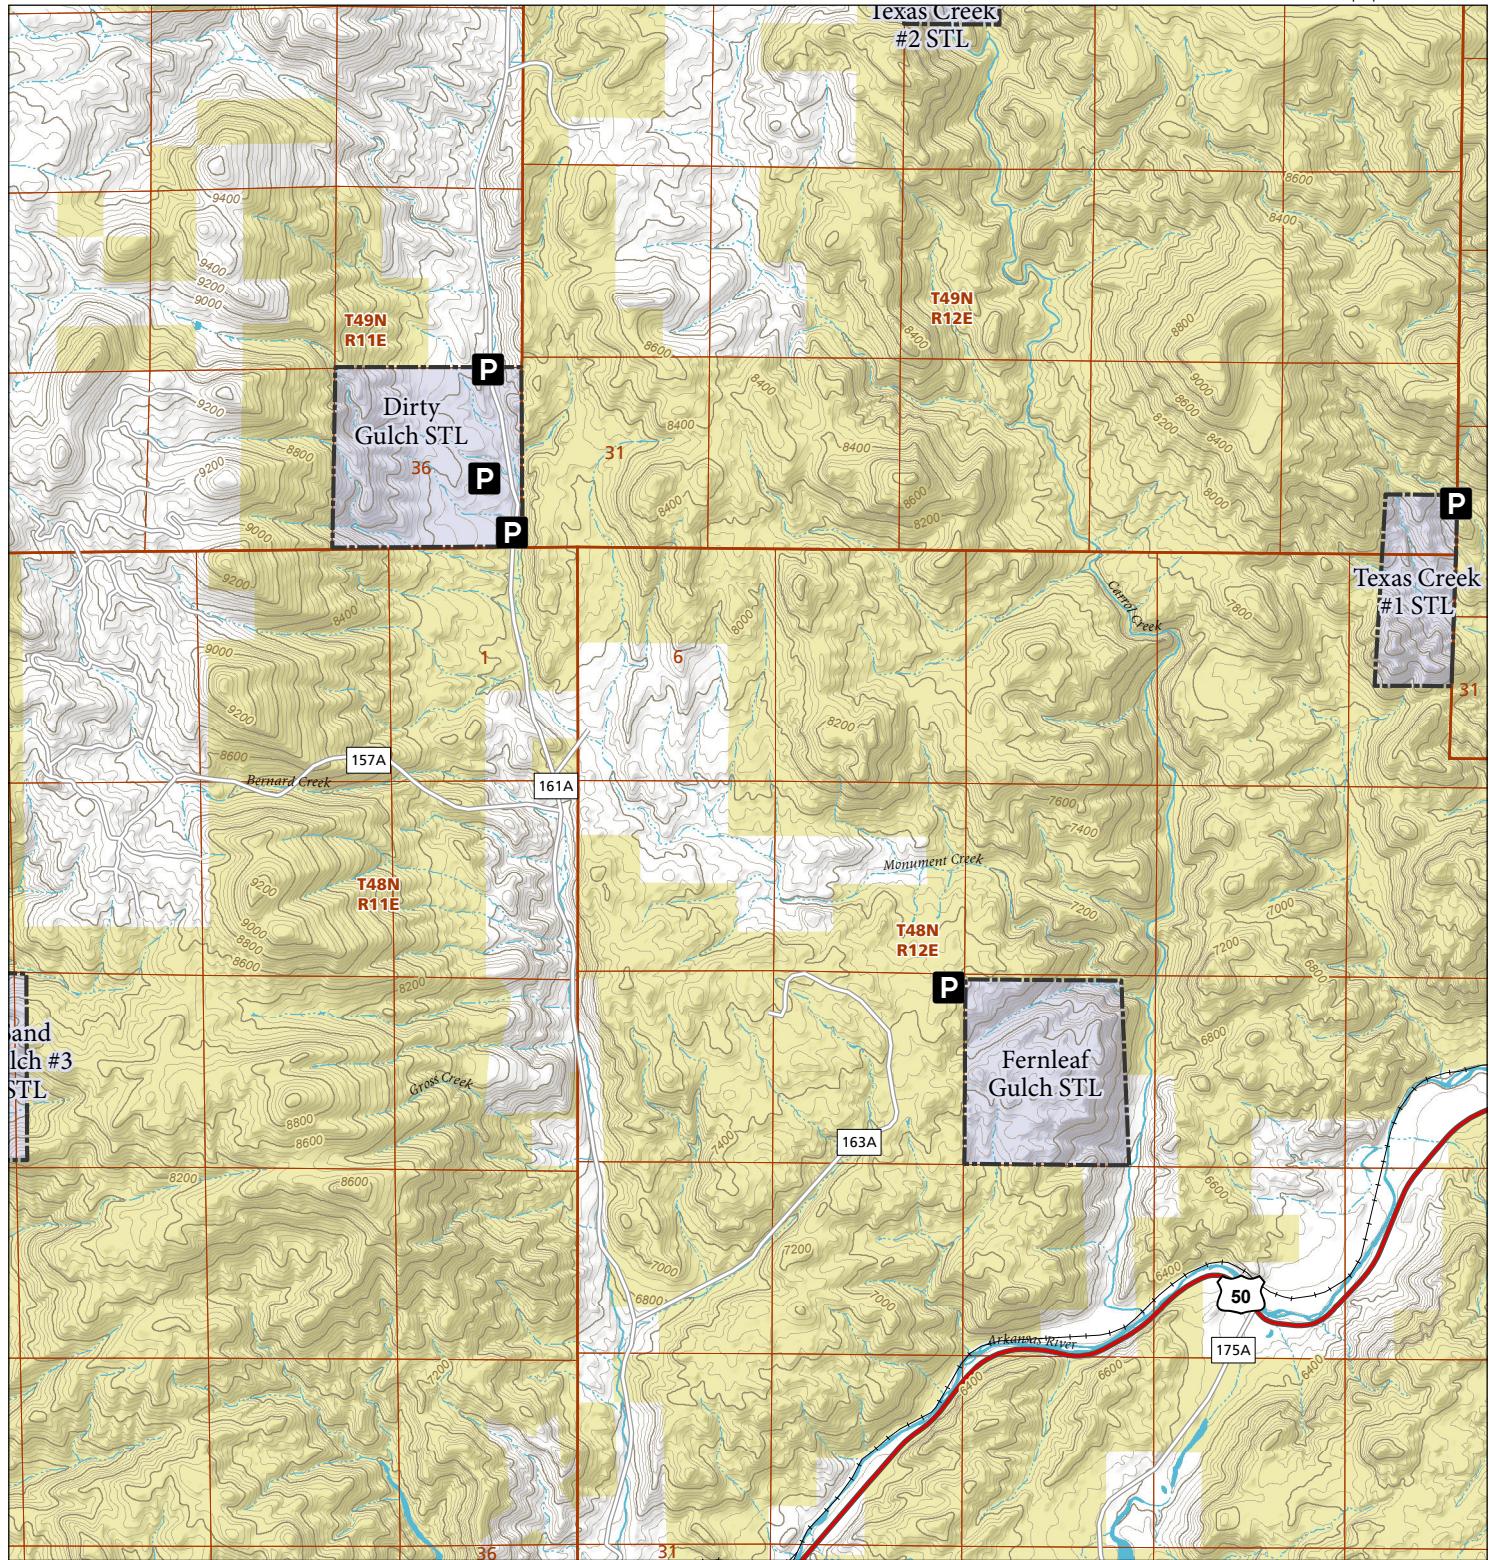

# Dirty Gulch & Fernleaf Gulch

## STL Hunting and Fishing Access Program

Please see the current Colorado State Recreation Lands brochure for listing of land use regulations and access points for this property and other SLB parcels open for wildlife related recreation. Also refer to the CPW Fishing and Hunting information brochure for current hunting and fishing regulations.

Map Updated: 8/30/2023

-  STL Boundary
-  BLM
-  Parking
-  No Public Access