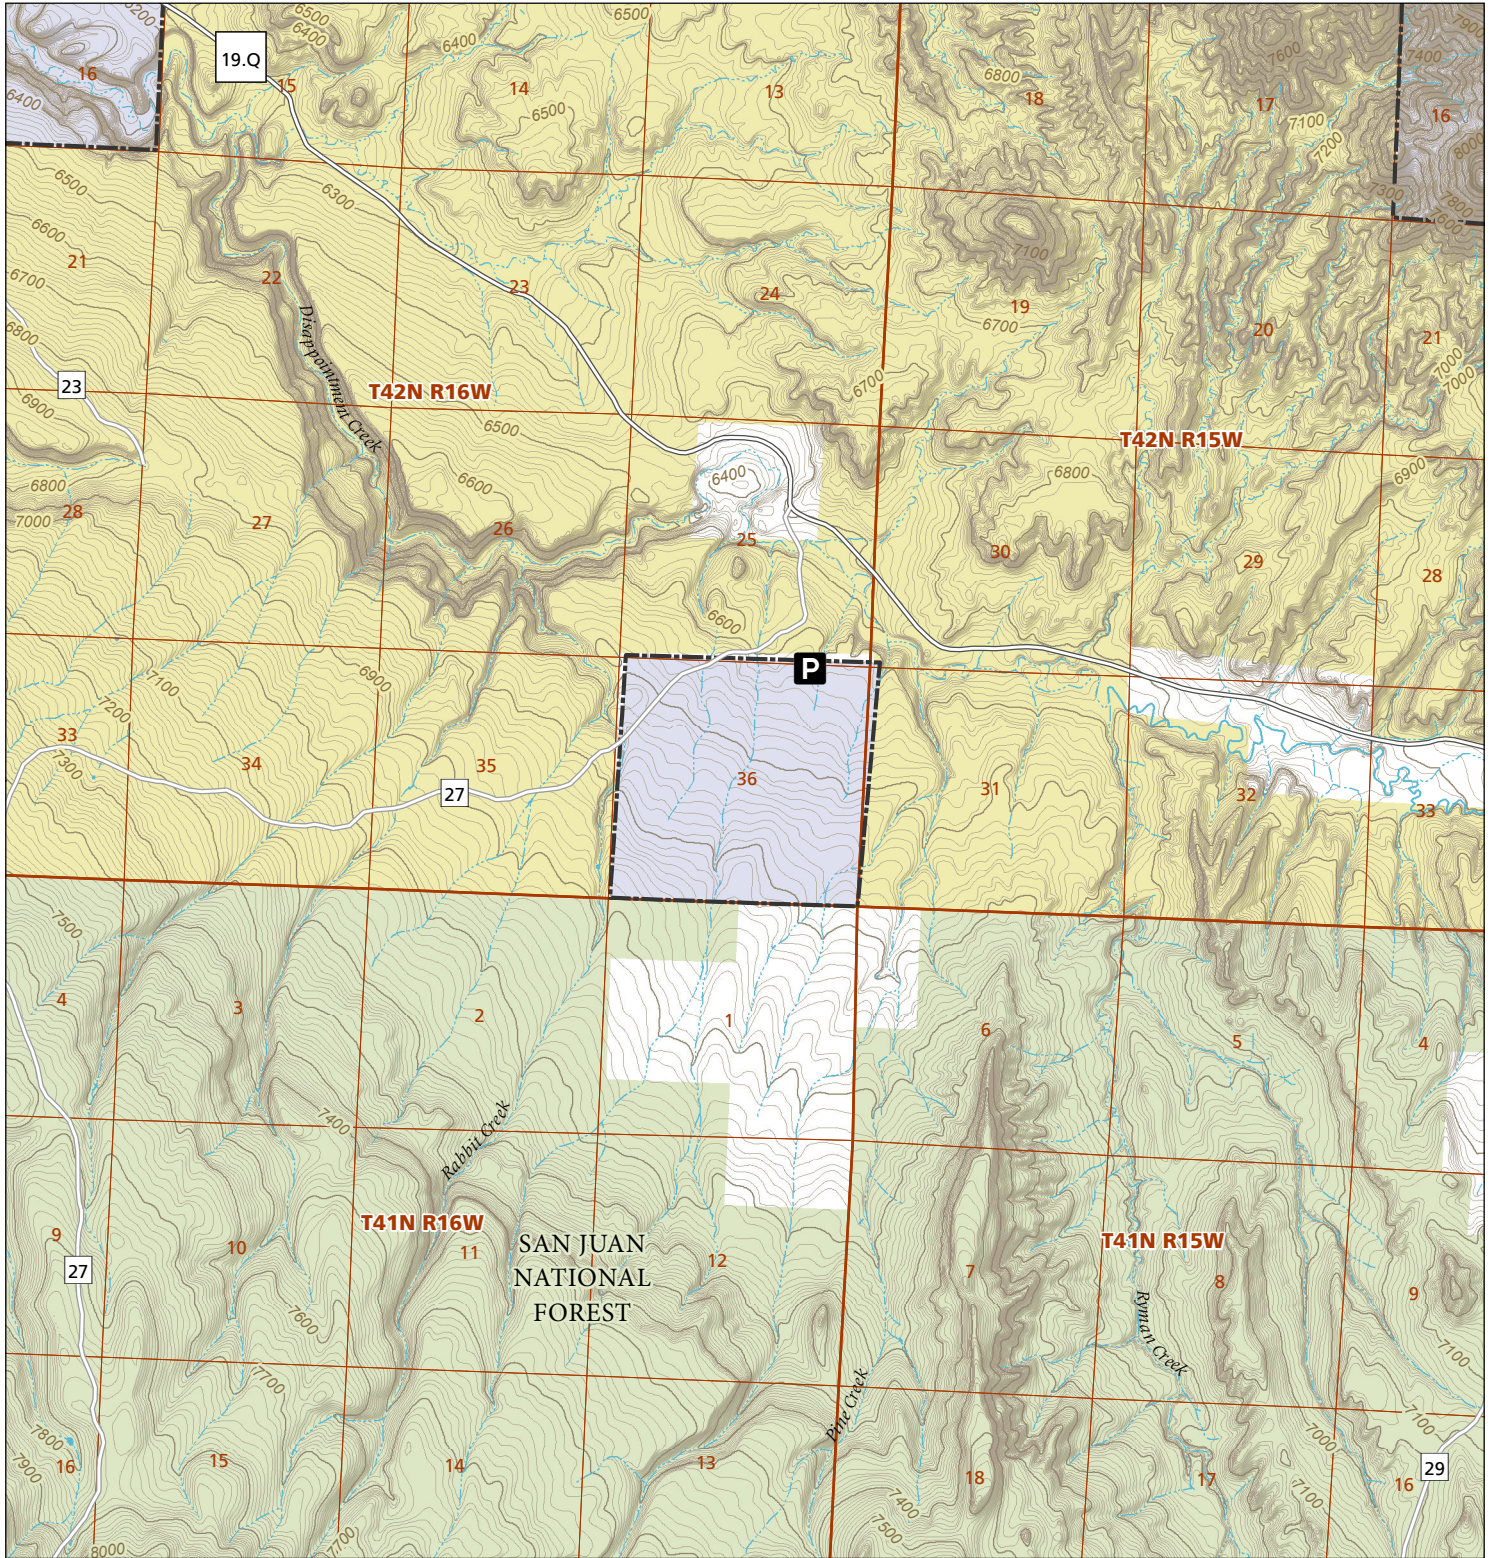

# Disappointment Creek

## STL Hunting and Fishing Access Program

Please see the current Colorado State Recreation Lands brochure for listing of land use regulations and access points for this property and other SLB parcels open for wildlife related recreation. Also refer to the CPW Fishing and Hunting information brochure for current hunting and fishing regulations.

Map Updated: 8/9/2023

-  STL Boundary
-  Parking
-  BLM
-  US Forest Service
-  No Public Access