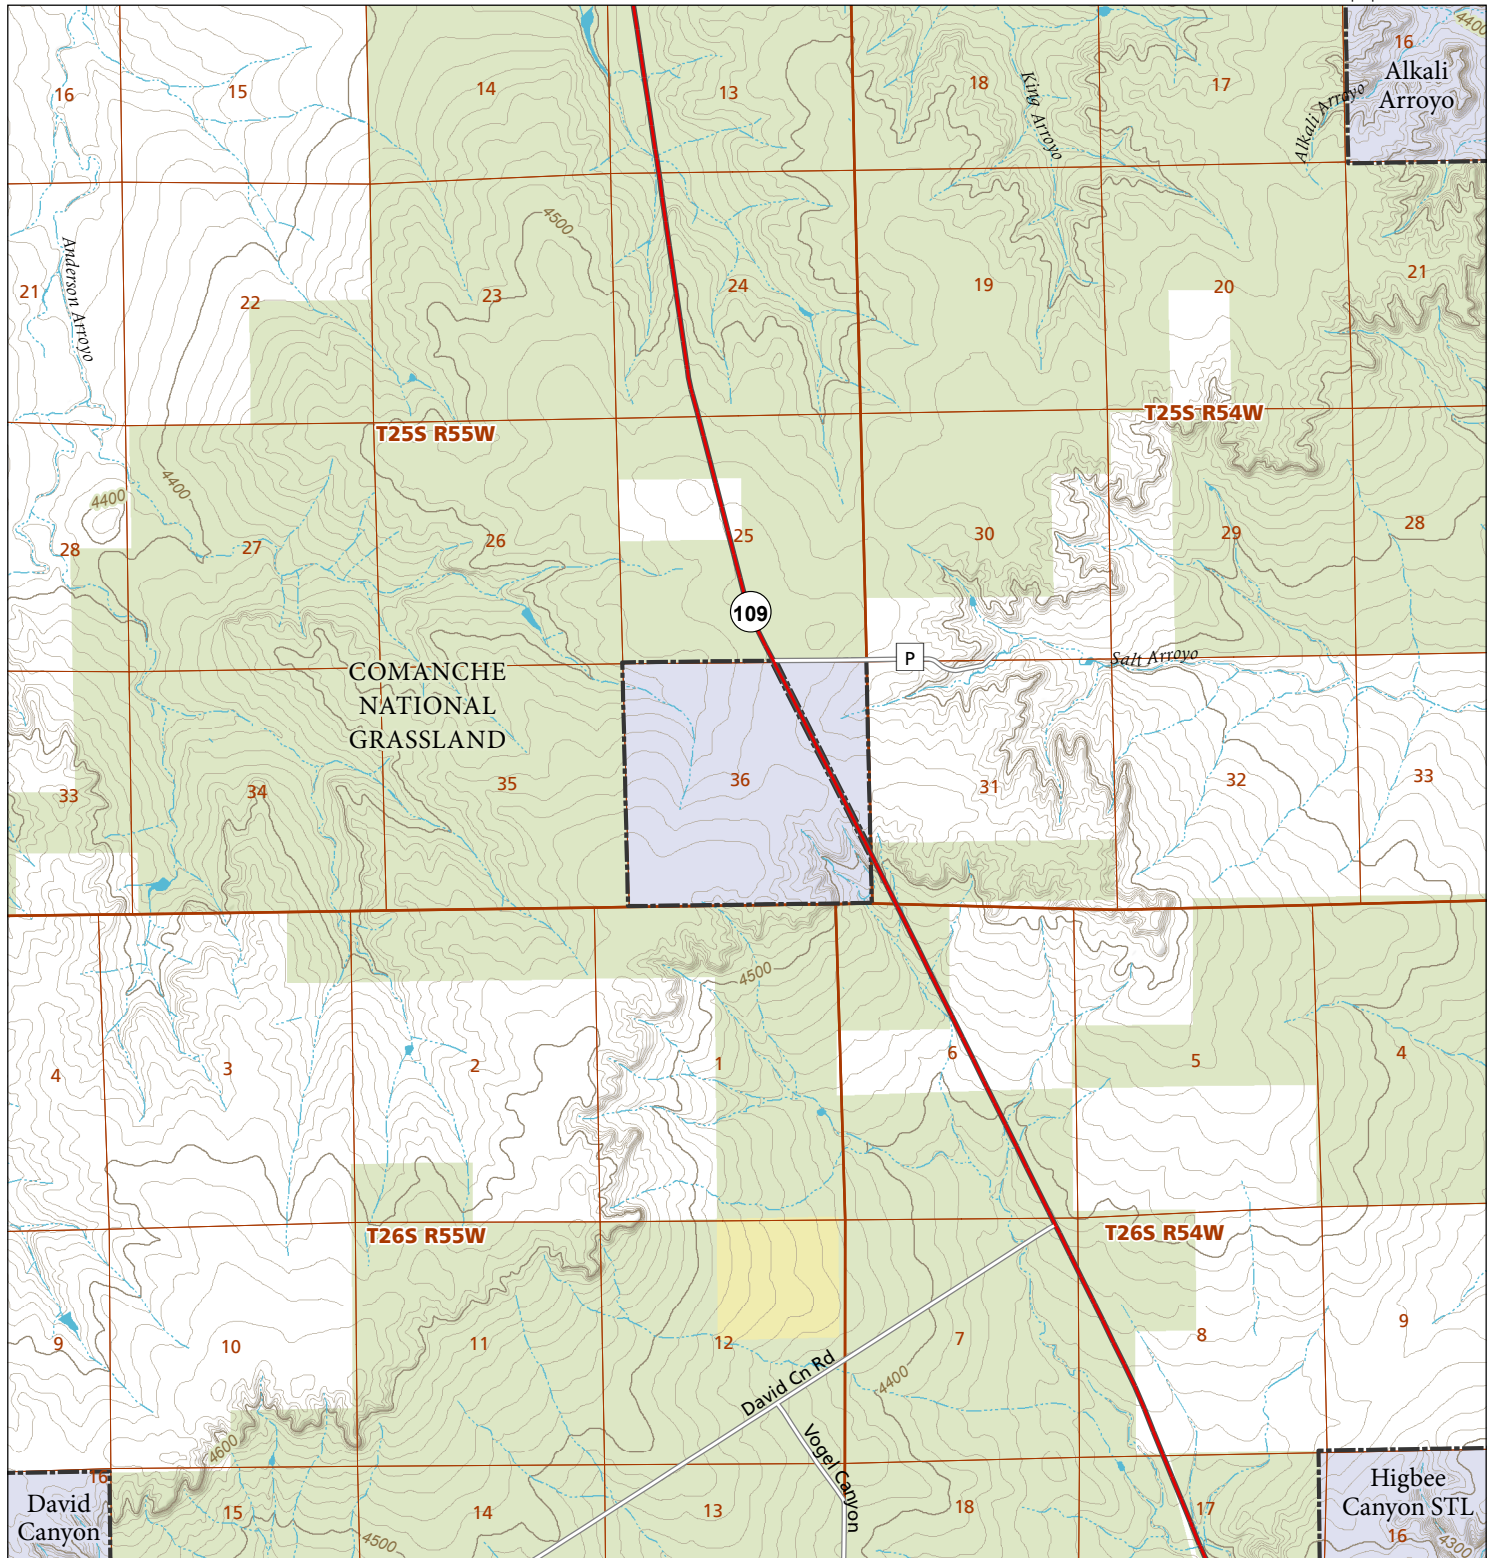

# Dixie Bluffs

## STL Hunting and Fishing Access Program

Please see the current Colorado State Recreation Lands brochure for listing of land use regulations and access points for this property and other SLB parcels open for wildlife related recreation. Also refer to the CPW Fishing and Hunting information brochure for current hunting and fishing regulations.

Map Updated: 8/24/2023

-  STL Boundary
-  BLM
-  US Forest Service
-  No Public Access