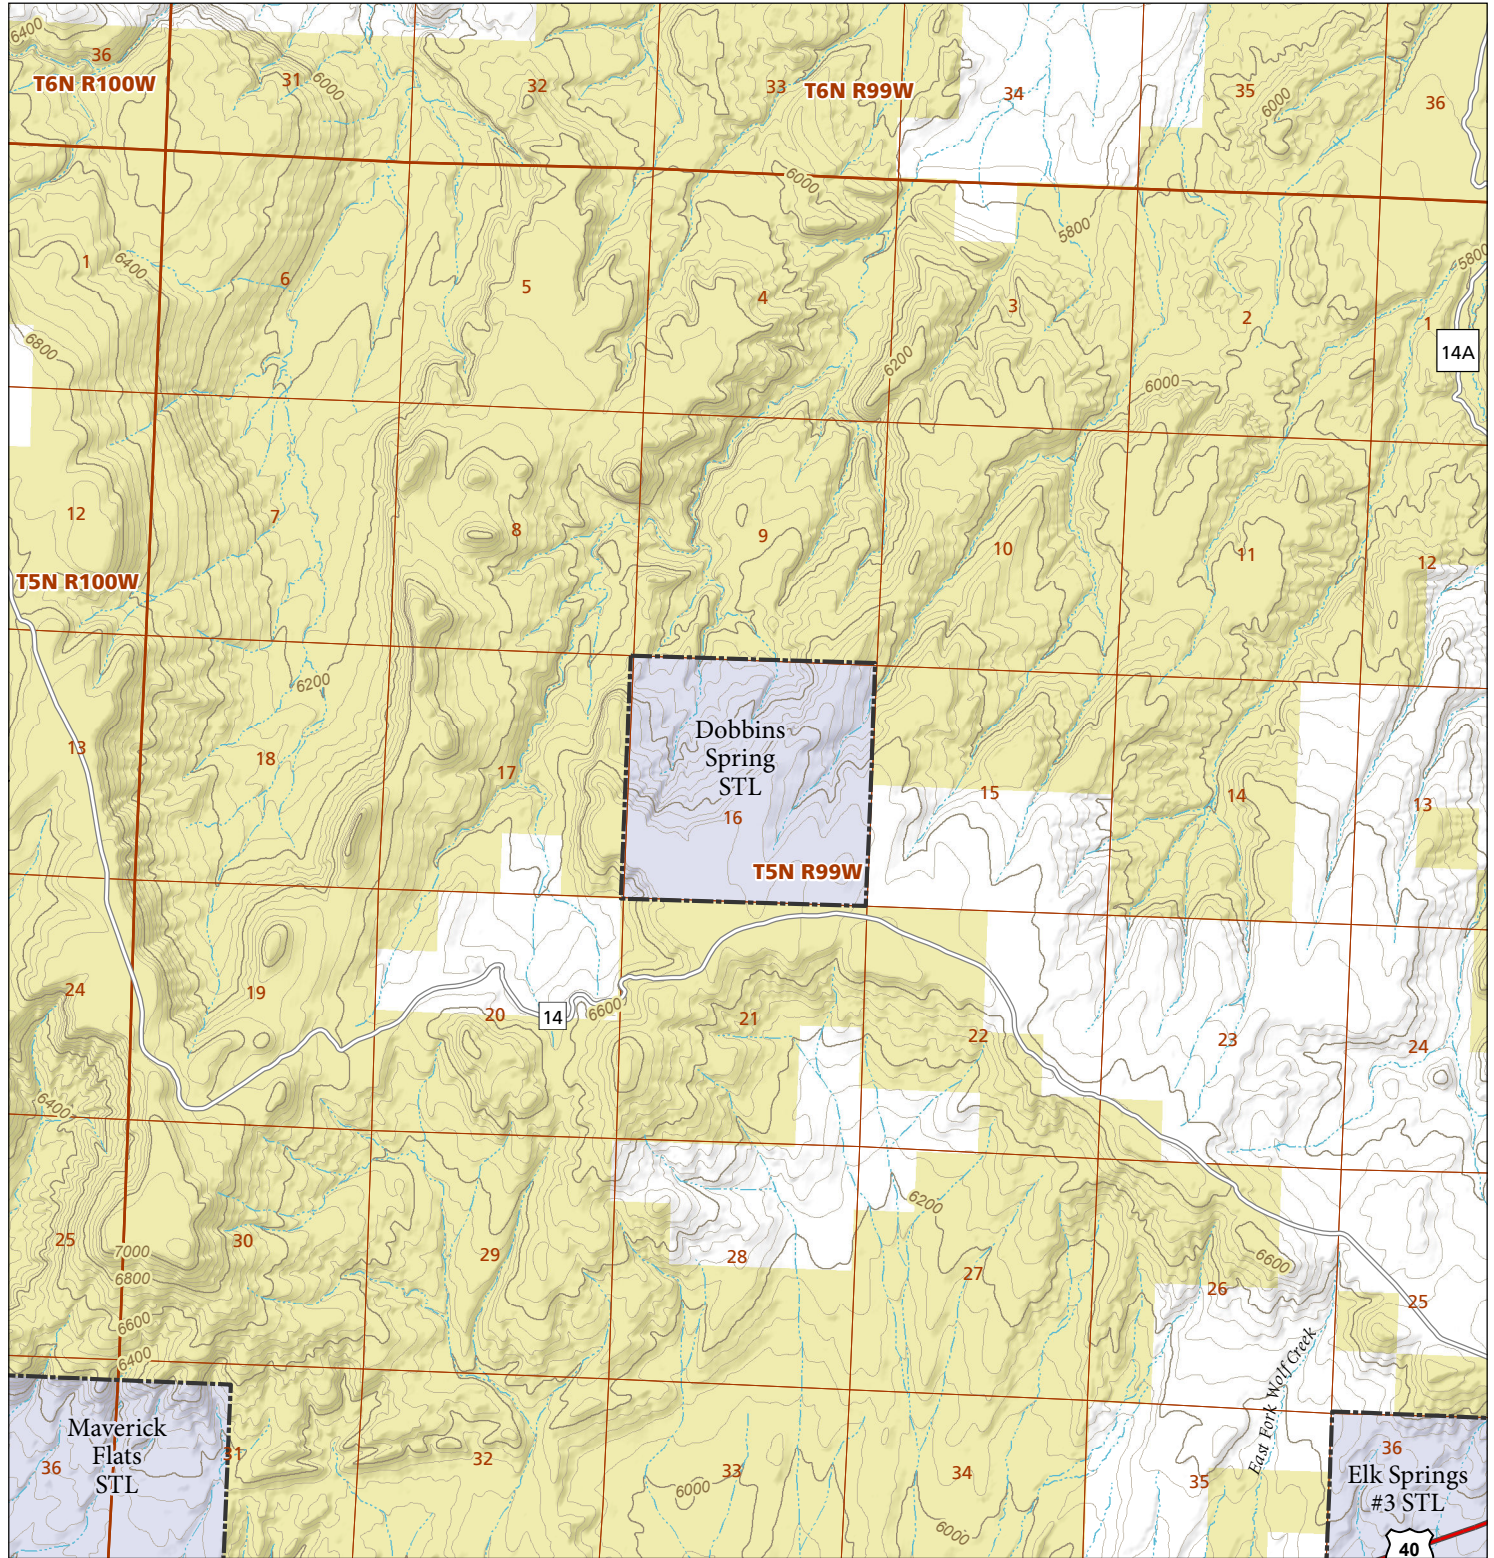

# Dobbins Spring

## STL Hunting and Fishing Access Program

Please see the current Colorado State Recreation Lands brochure for listing of land use regulations and access points for this property and other SLB parcels open for wildlife related recreation. Also refer to the CPW Fishing and Hunting information brochure for current hunting and fishing regulations.

Map Updated: 9/15/2023

-  STL Boundary
-  BLM
-  No Public Access