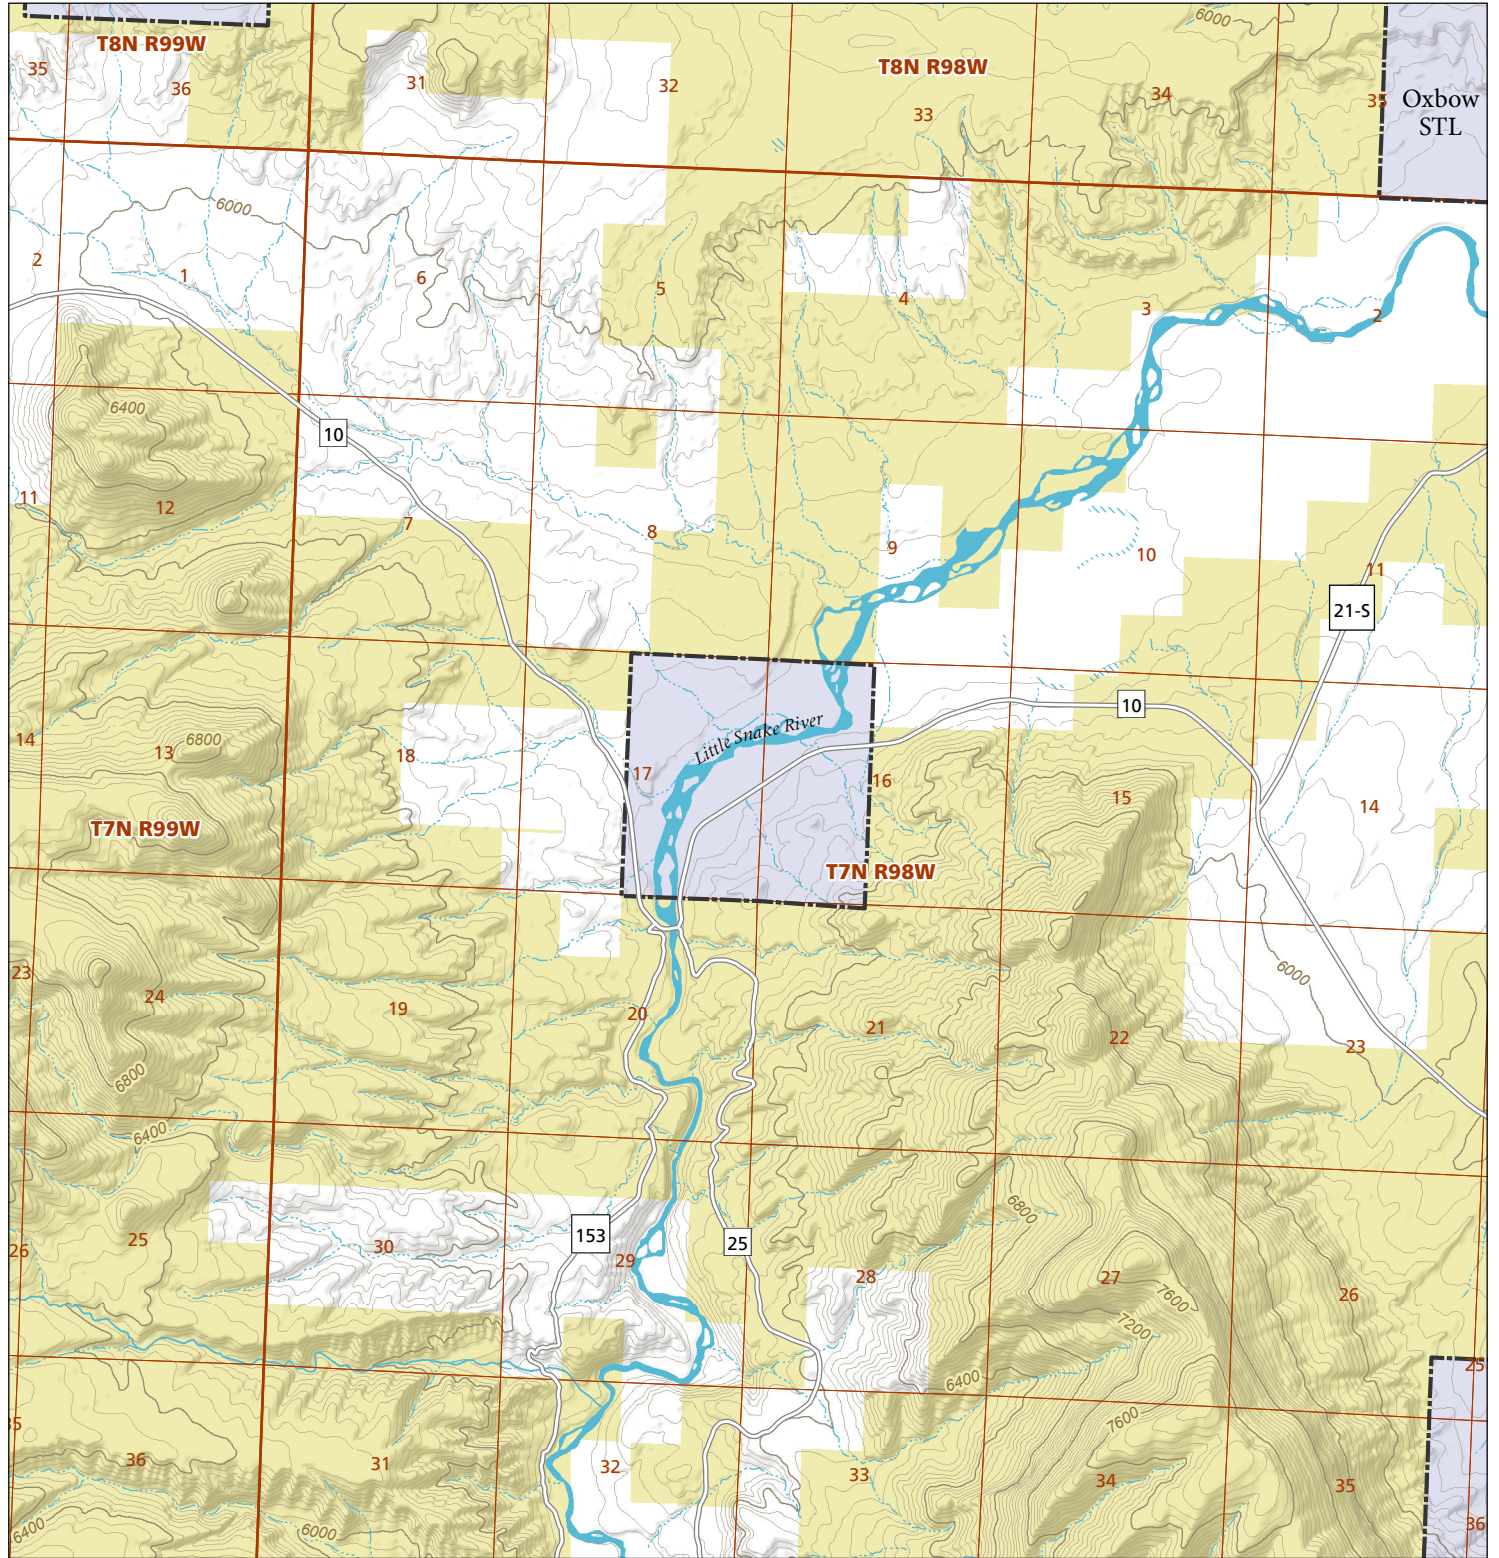

Douglas Mountain

STL Hunting and Fishing Access Program

Please see the current Colorado State Recreation Lands brochure for listing of land use regulations and access points for this property and other SLB parcels open for wildlife related recreation. Also refer to the CPW Fishing and Hunting information brochure for current hunting and fishing regulations.

Map Updated: 9/15/2023

-  STL Boundary
-  BLM
-  No Public Access