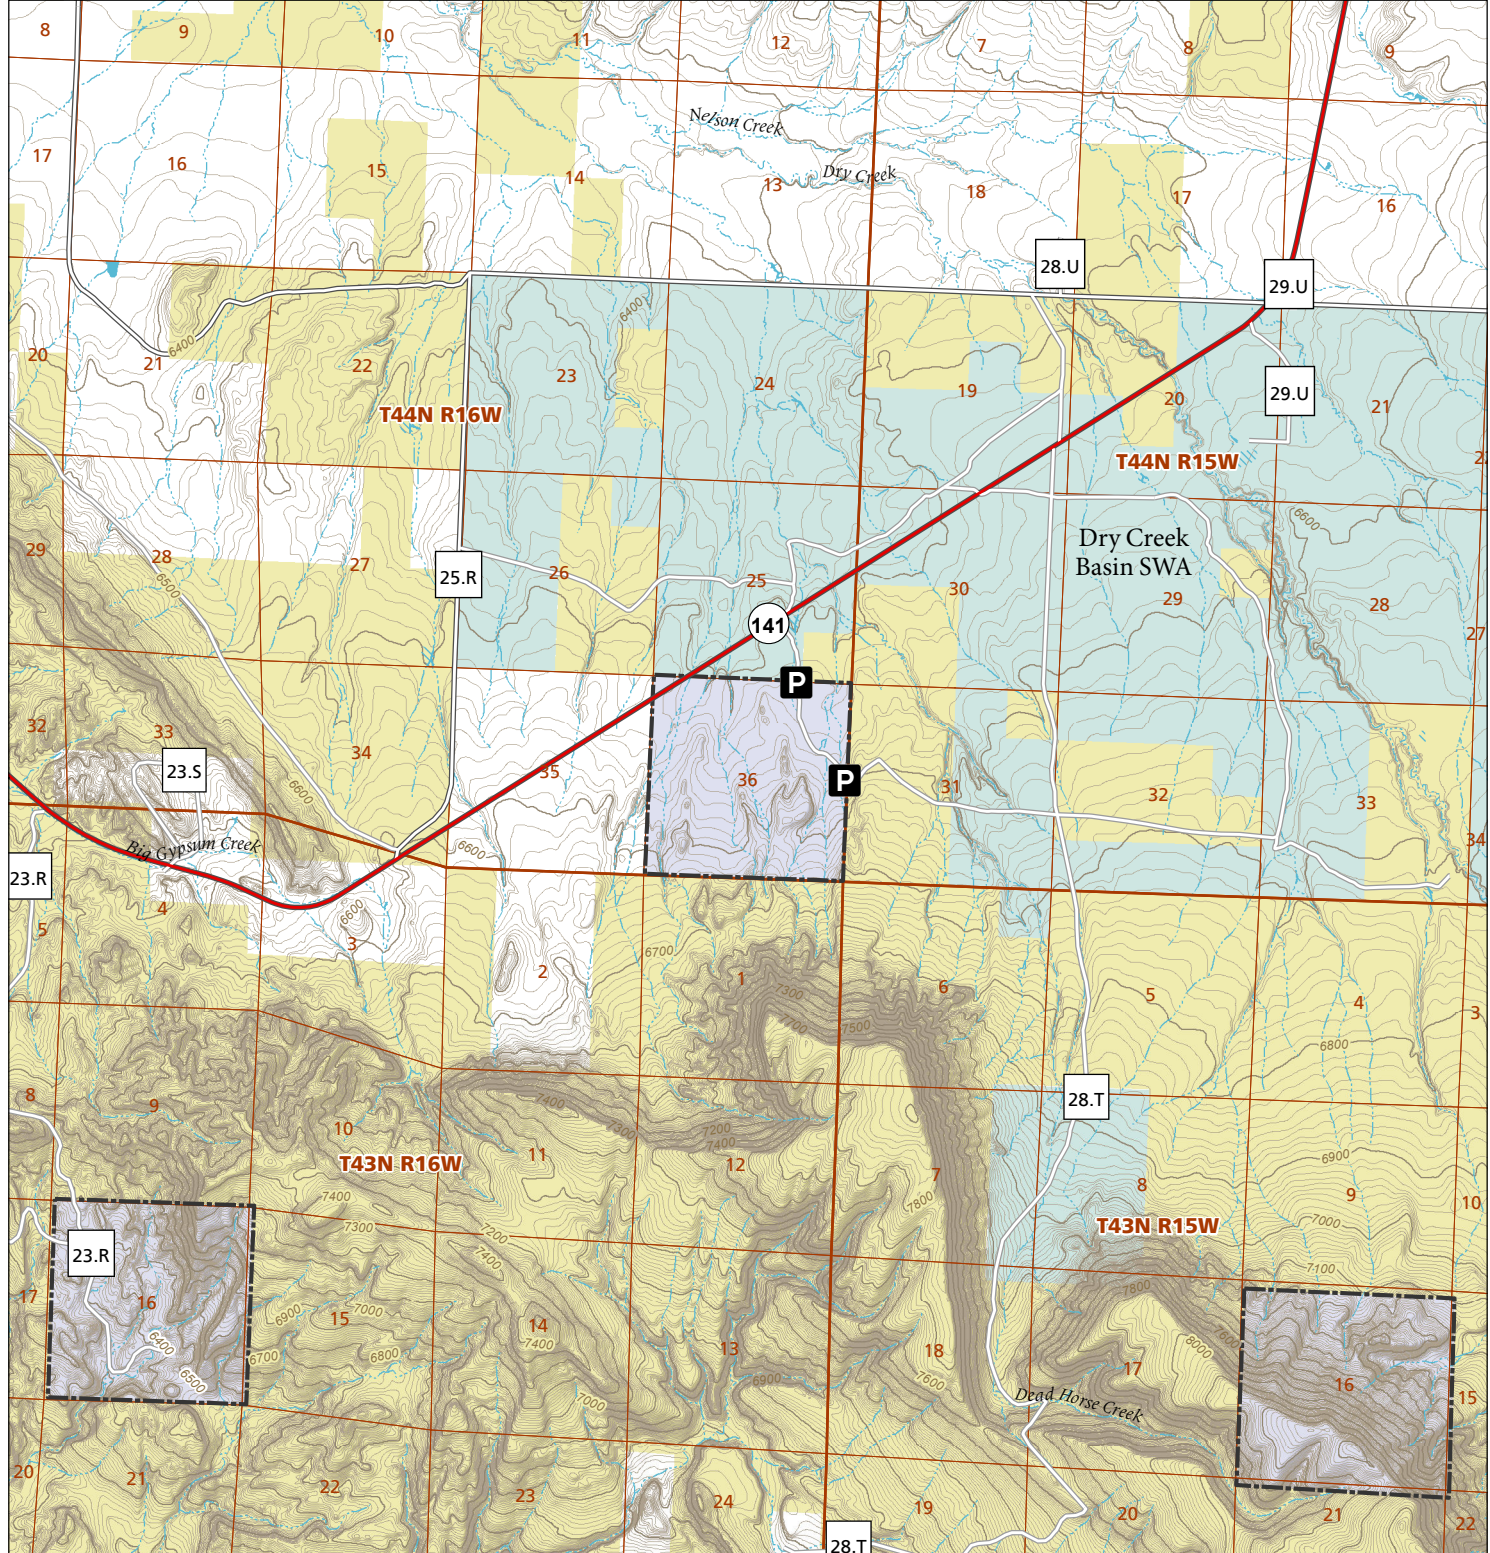

# Dry Creek Basin

## STL Hunting and Fishing Access Program

Please see the current Colorado State Recreation Lands brochure for listing of land use regulations and access points for this property and other SLB parcels open for wildlife related recreation. Also refer to the CPW Fishing and Hunting information brochure for current hunting and fishing regulations.

Map Updated: 8/10/2023

-  STL Boundary
-  SWA
-  Parking
-  BLM
-  No Public Access