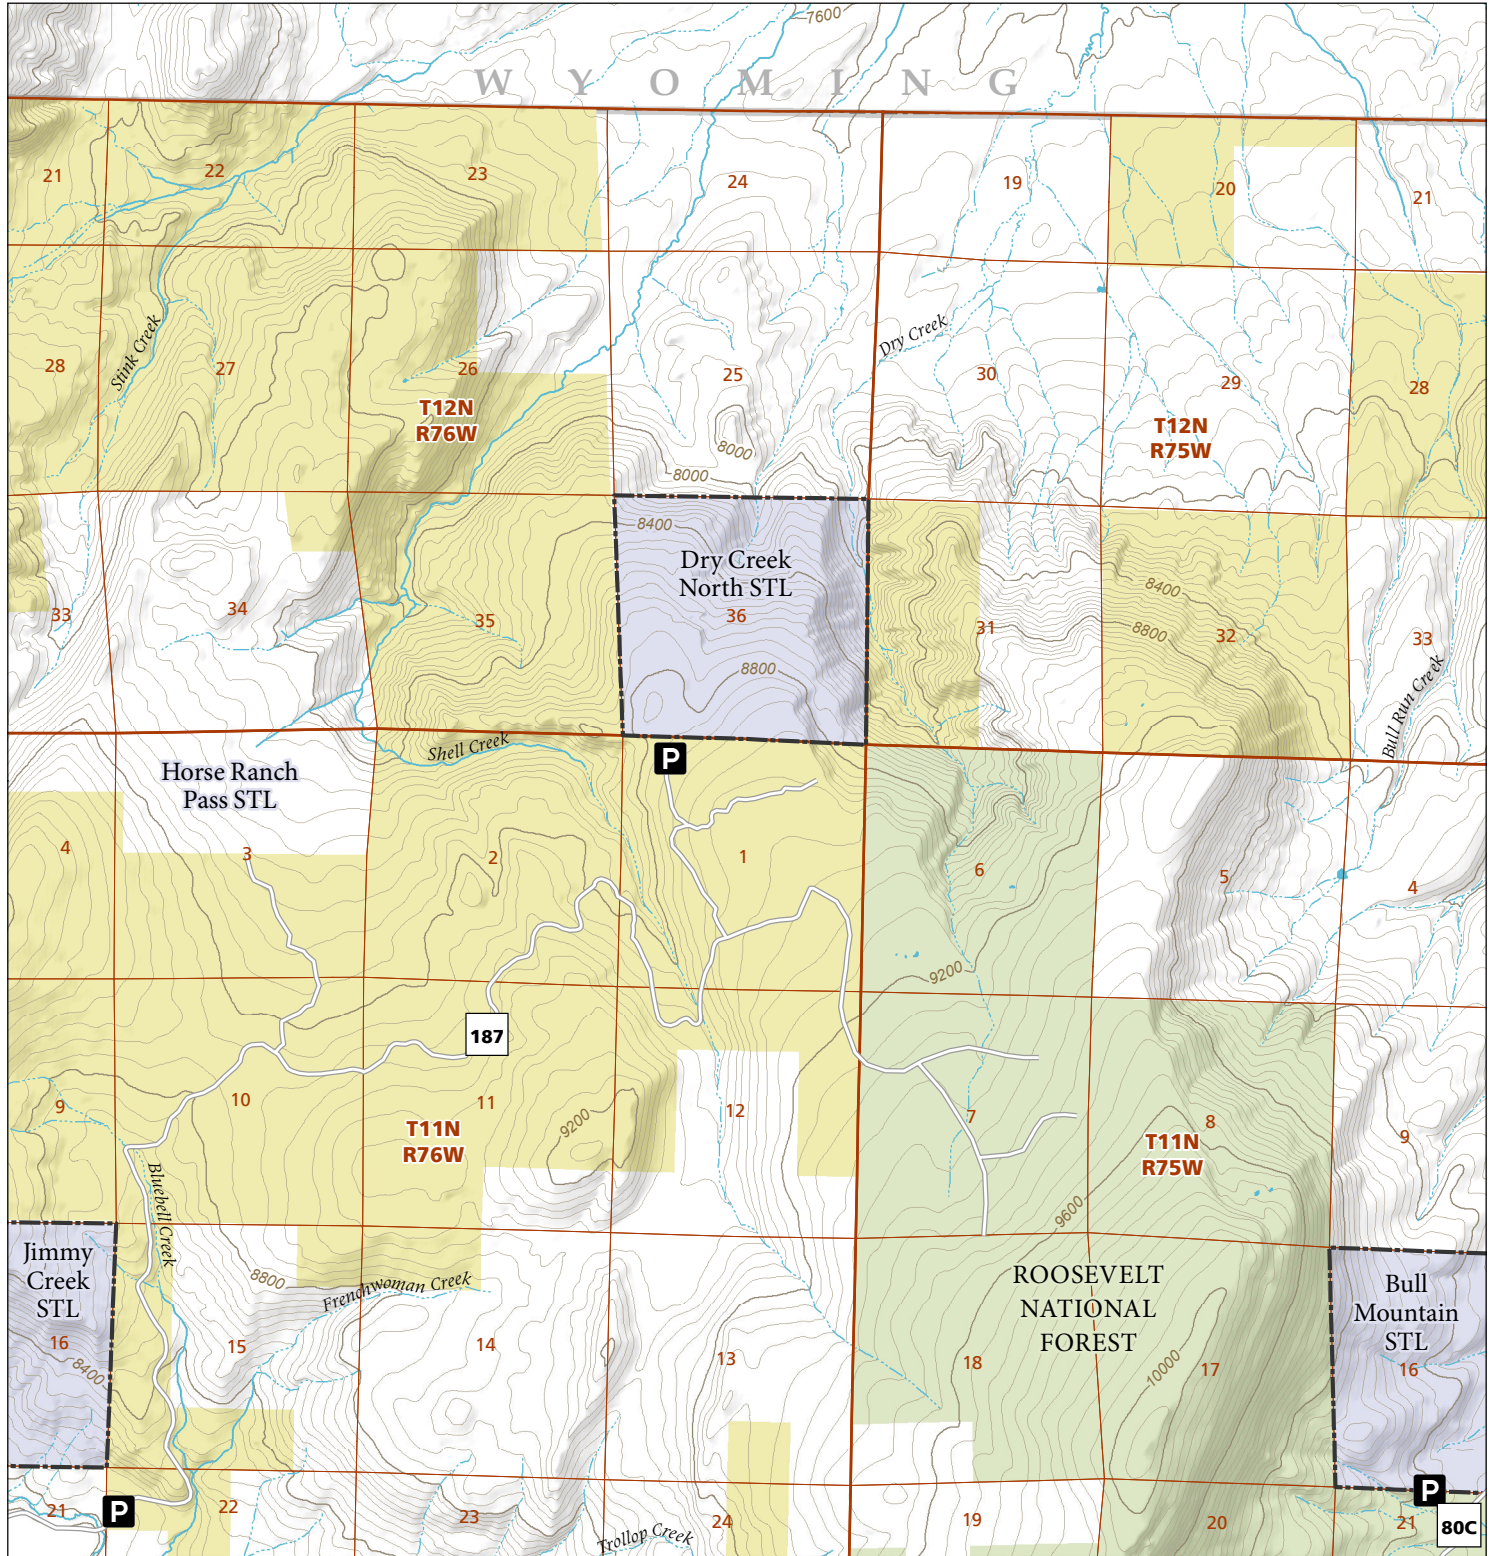

Dry Creek North

STL Hunting and Fishing Access Program

Please see the current Colorado State Recreation Lands brochure for listing of land use regulations and access points for this property and other SLB parcels open for wildlife related recreation. Also refer to the CPW Fishing and Hunting information brochure for current hunting and fishing regulations.

Map Updated: 8/4/2023

-  STL Boundary
-  BLM
-  Parking
-  US Forest Service
-  No Public Access