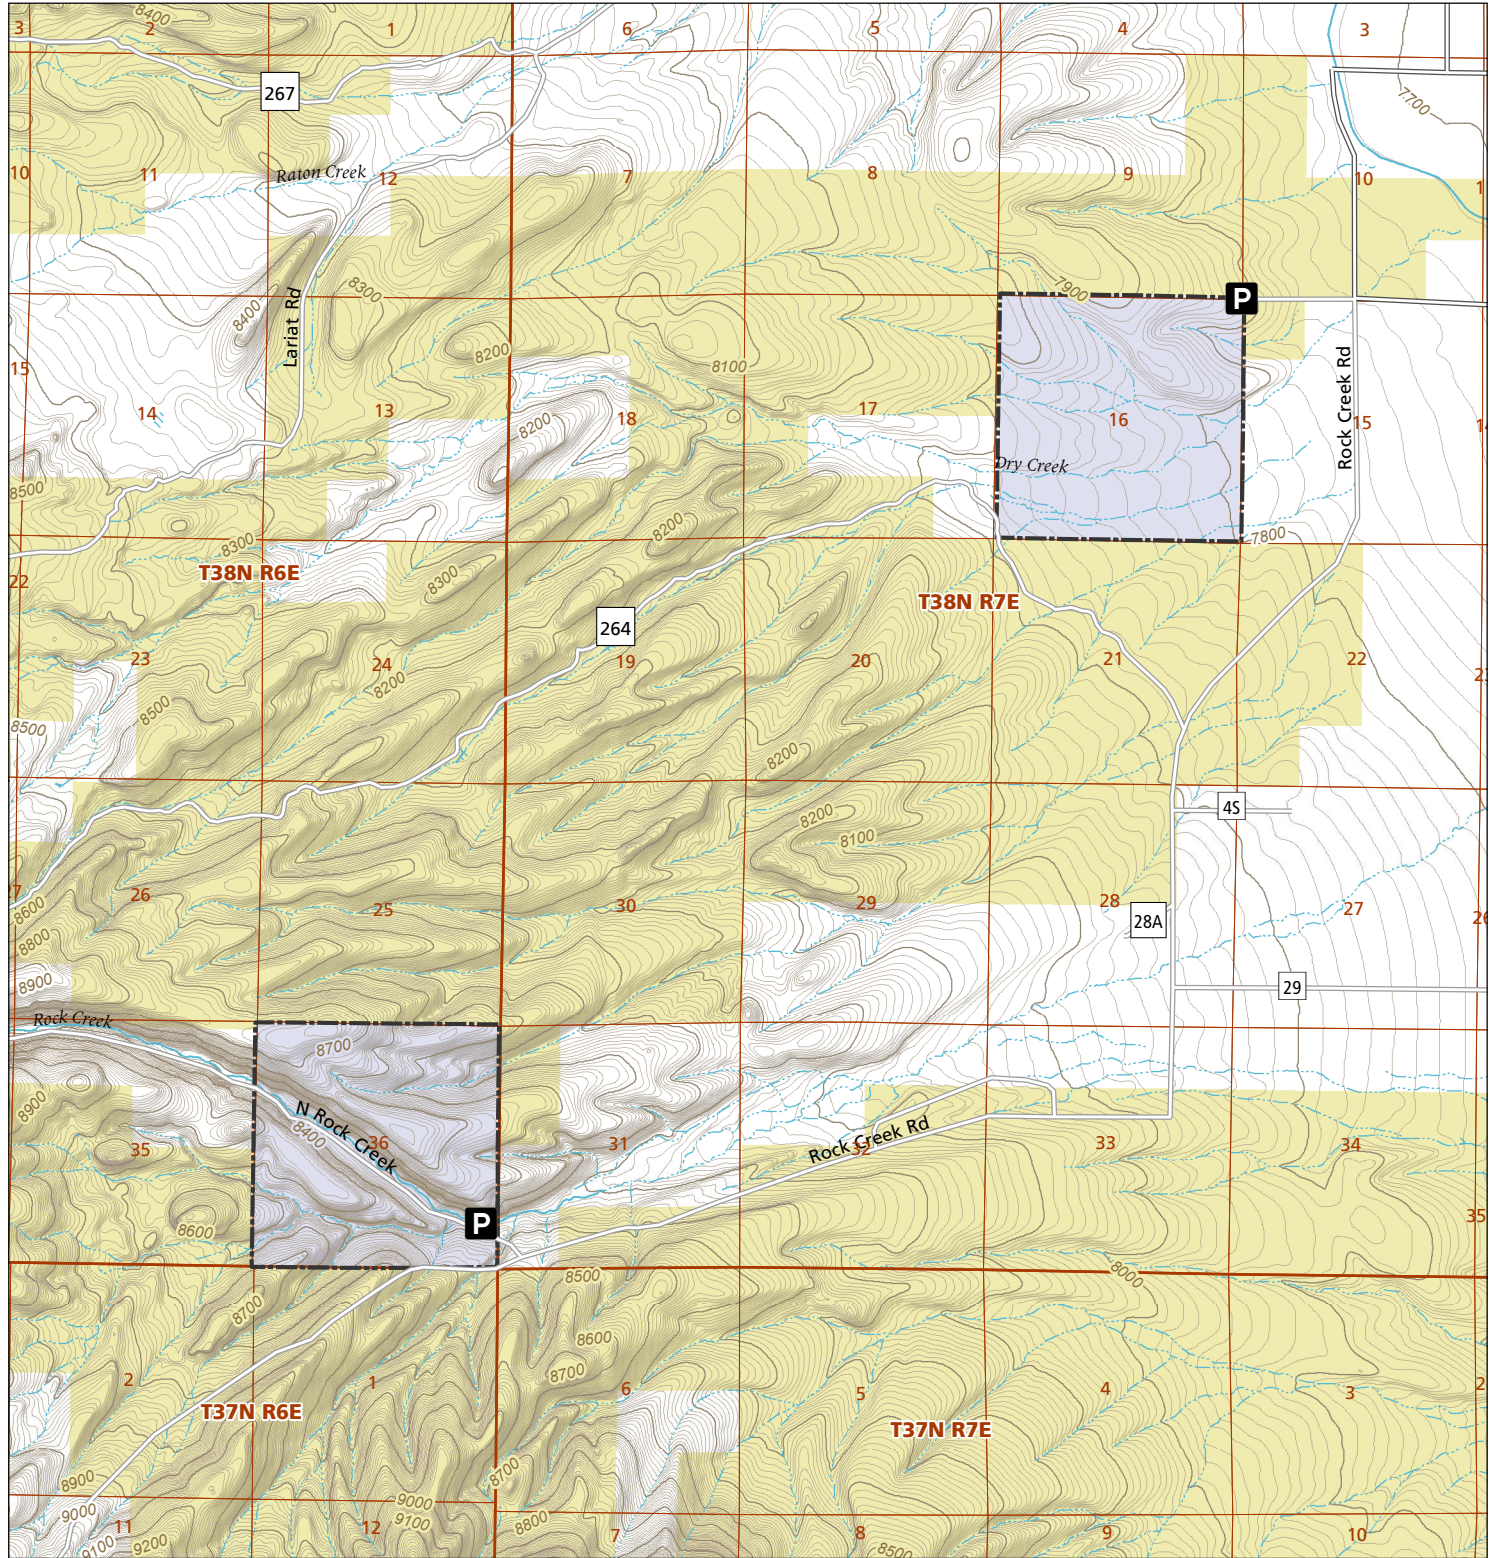

# Dry Creek

## STL Hunting and Fishing Access Program

Please see the current Colorado State Recreation Lands brochure for listing of land use regulations and access points for this property and other SLB parcels open for wildlife related recreation. Also refer to the CPW Fishing and Hunting information brochure for current hunting and fishing regulations.

Map Updated: 9/5/2023

-  STL Boundary
-  BLM
-  Parking
-  No Public Access