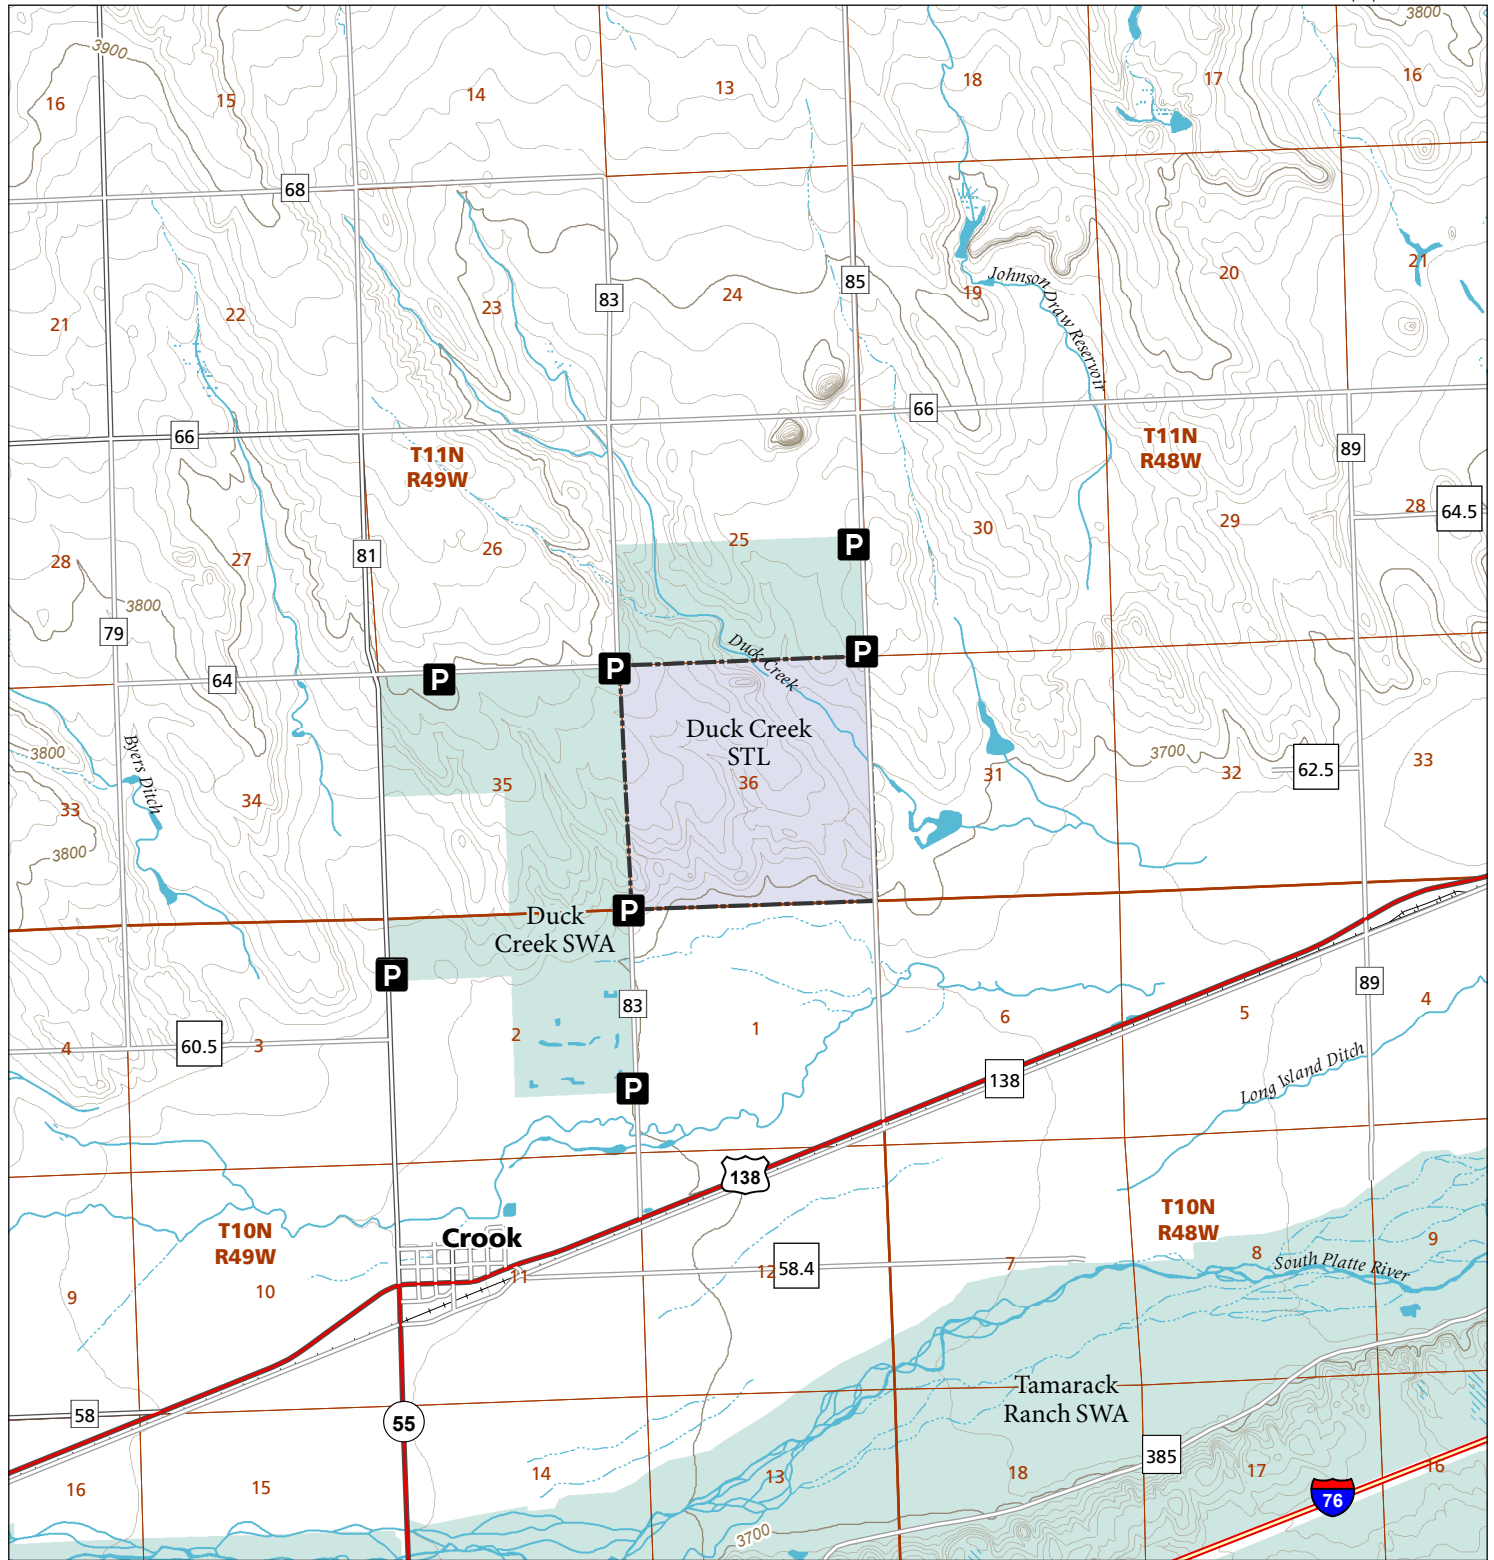

Duck Creek

STL Hunting and Fishing Access Program

Please see the current Colorado State Recreation Lands brochure for listing of land use regulations and access points for this property and other SLB parcels open for wildlife related recreation. Also refer to the CPW Fishing and Hunting information brochure for current hunting and fishing regulations.

Map Updated: 7/28/2023

-  STL Boundary
-  SWA
-  Parking
-  No Public Access