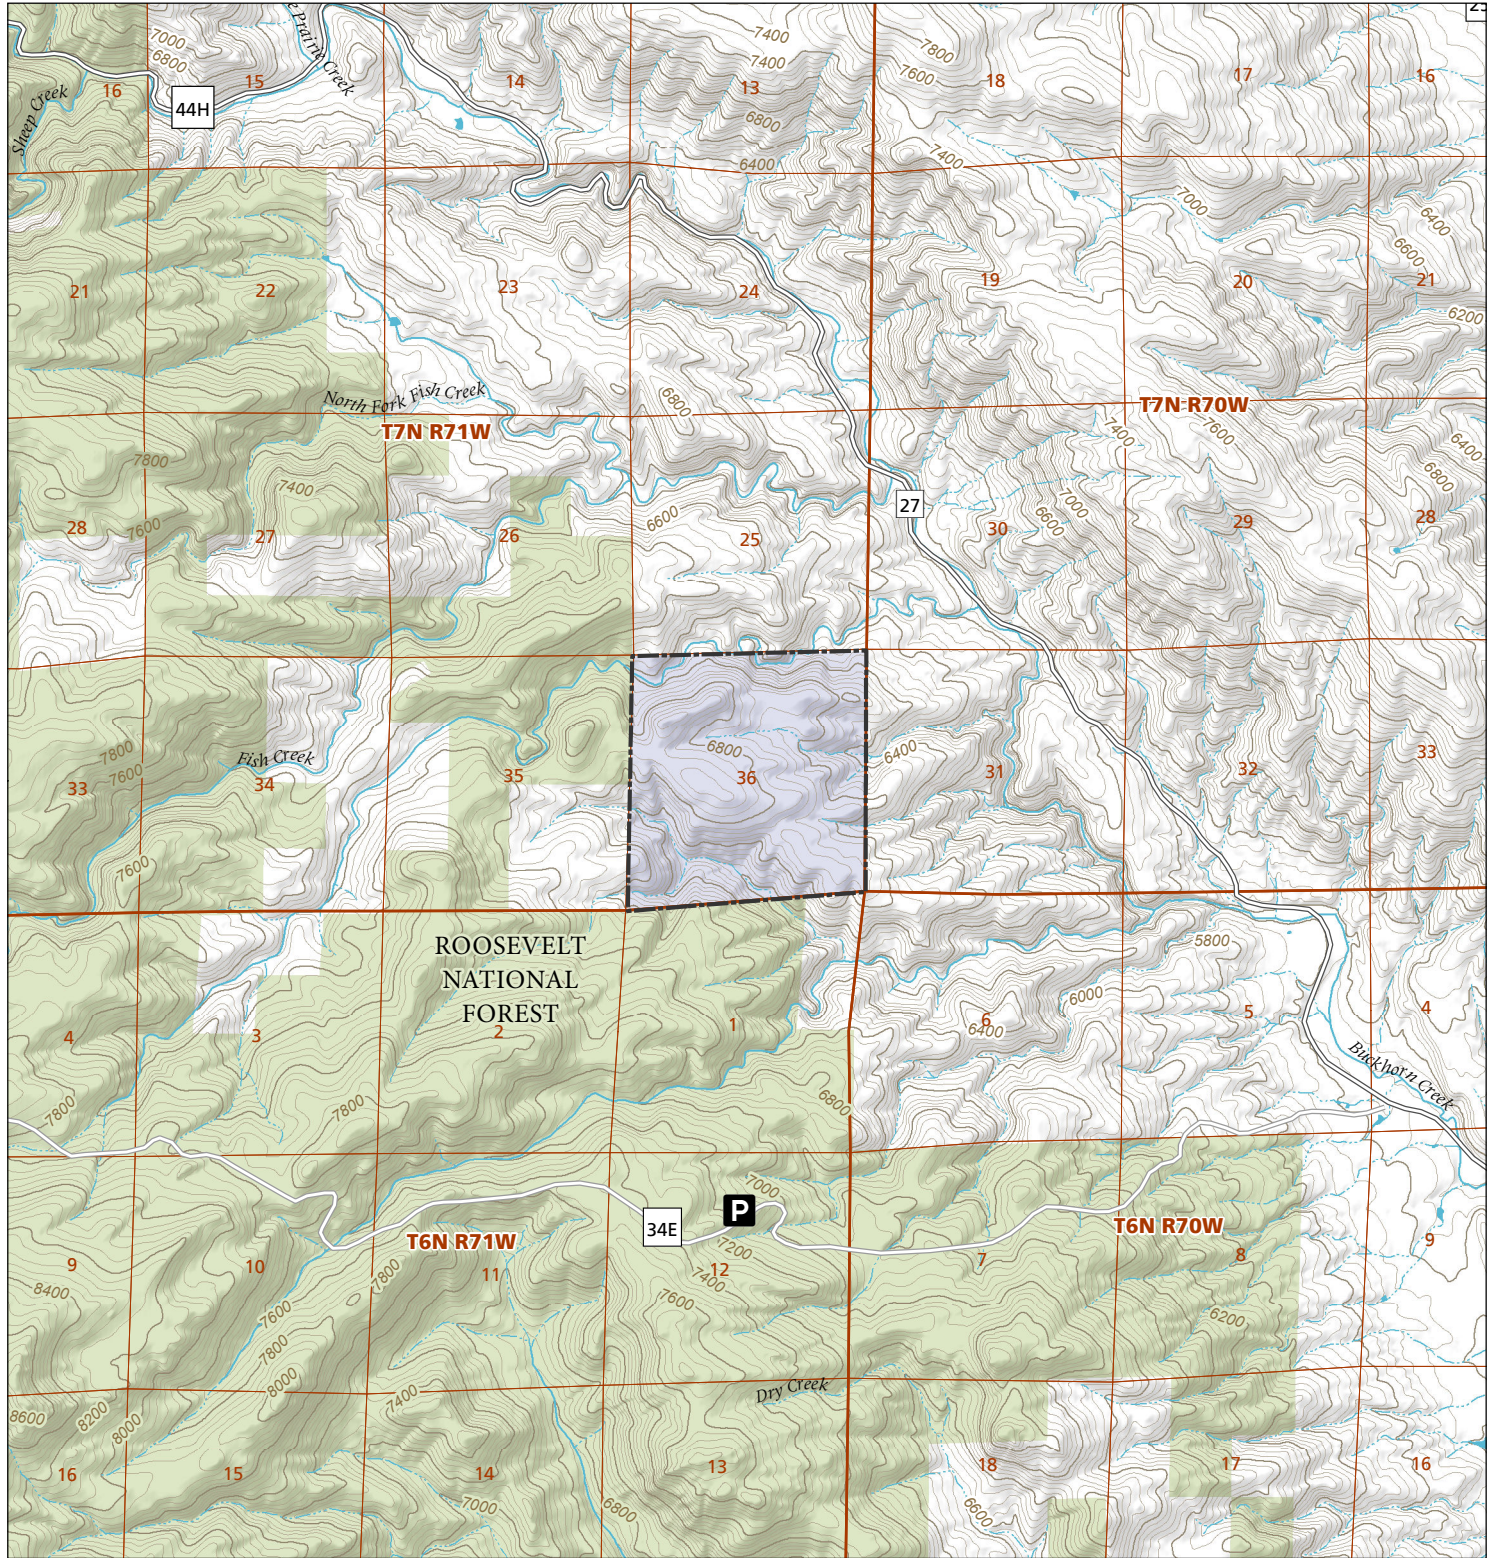

# Eagle Canyon

## STL Hunting and Fishing Access Program

Please see the current Colorado State Recreation Lands brochure for listing of land use regulations and access points for this property and other SLB parcels open for wildlife related recreation. Also refer to the CPW Fishing and Hunting information brochure for current hunting and fishing regulations.

Map Updated: 8/8/2023

-  STL Boundary
-  US Forest Service
-  Parking
-  No Public Access