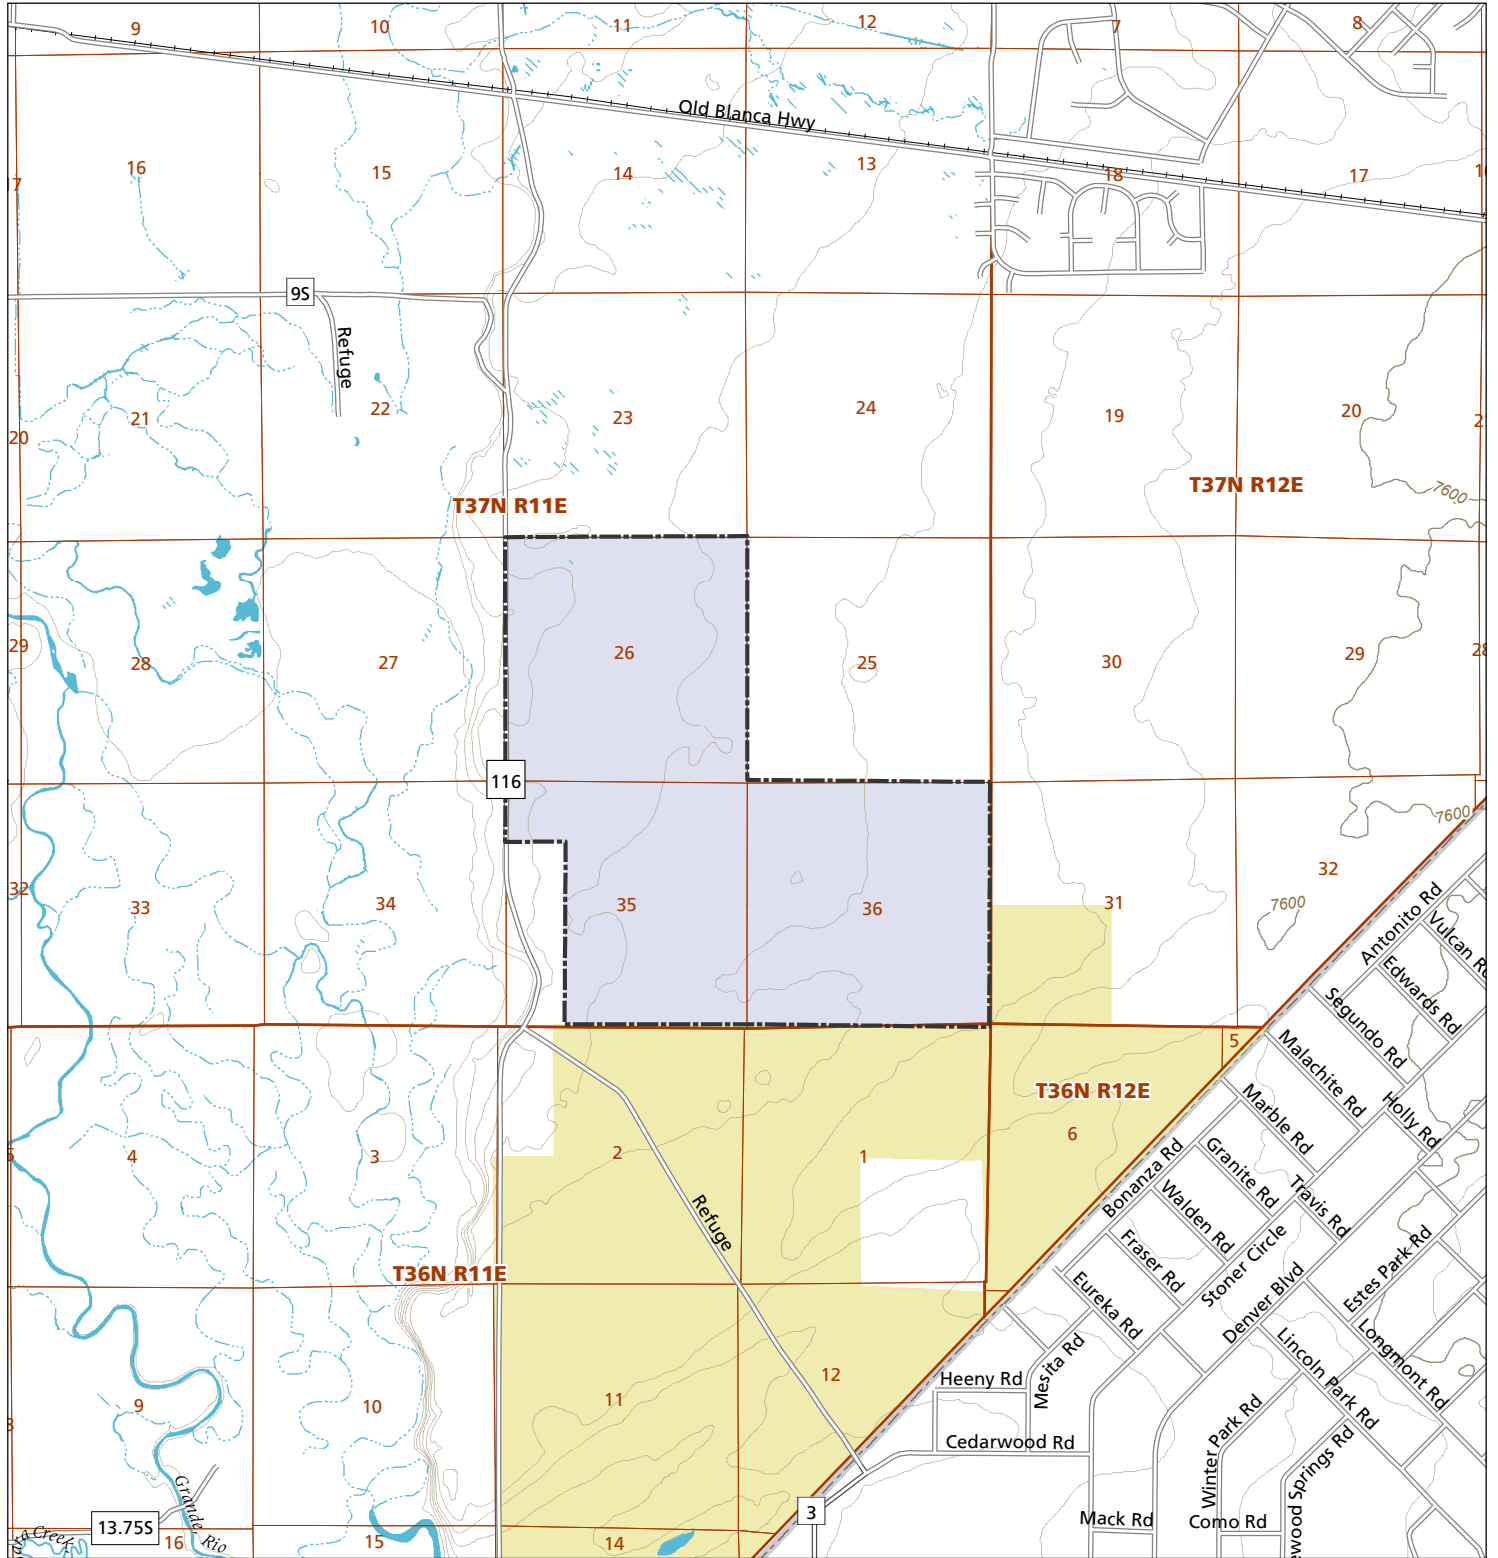

East Alamosa

STL Hunting and Fishing Access Program

Please see the current Colorado State Recreation Lands brochure for listing of land use regulations and access points for this property and other SLB parcels open for wildlife related recreation. Also refer to the CPW Fishing and Hunting information brochure for current hunting and fishing regulations.

Map Updated: 9/5/2023

-  STL Boundary
-  BLM
-  Parking
-  No Public Access