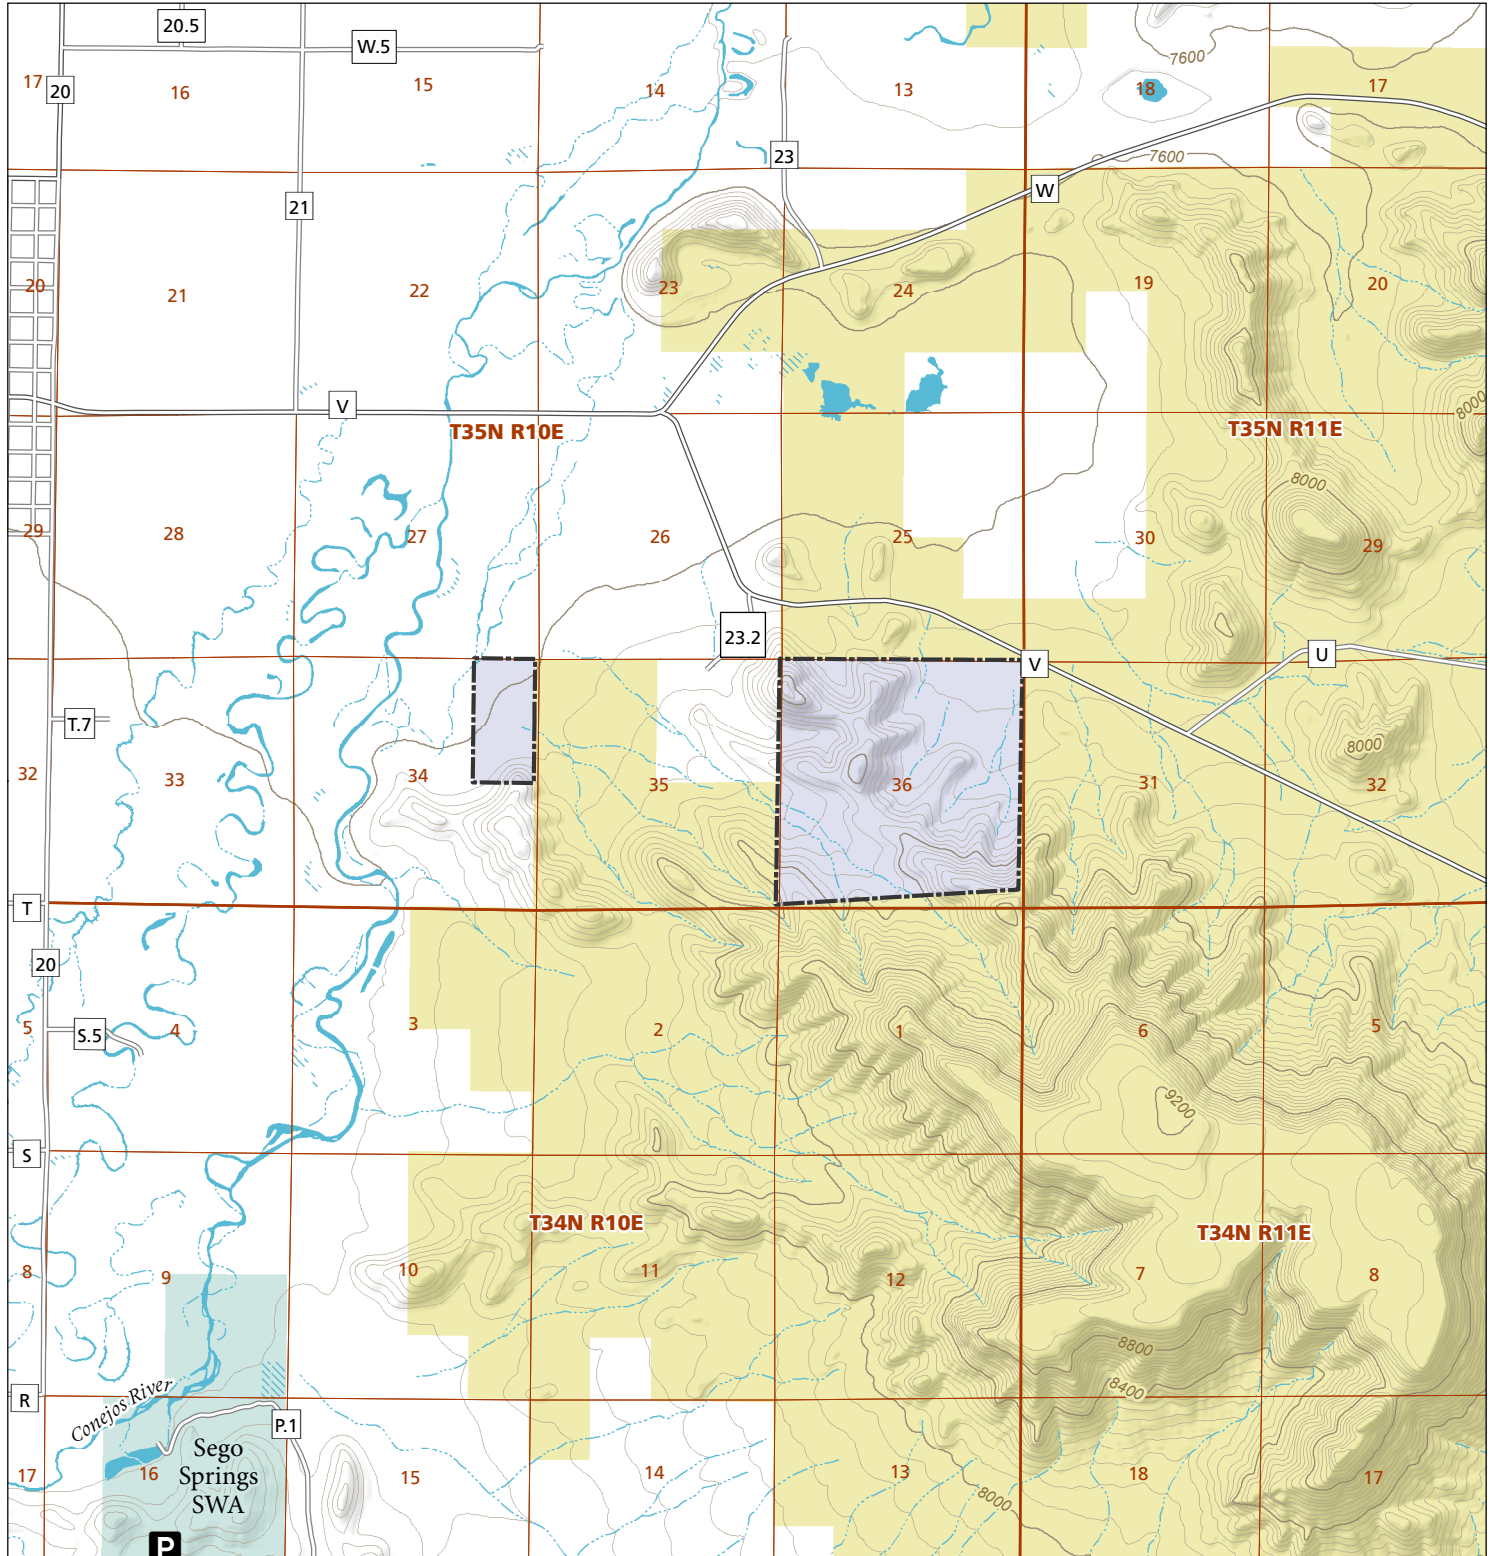

# East Bend

## STL Hunting and Fishing Access Program

Please see the current Colorado State Recreation Lands brochure for listing of land use regulations and access points for this property and other SLB parcels open for wildlife related recreation. Also refer to the CPW Fishing and Hunting information brochure for current hunting and fishing regulations.

Map Updated: 9/5/2023

-  STL Boundary
-  Parking
-  SWA
-  BLM
-  No Public Access