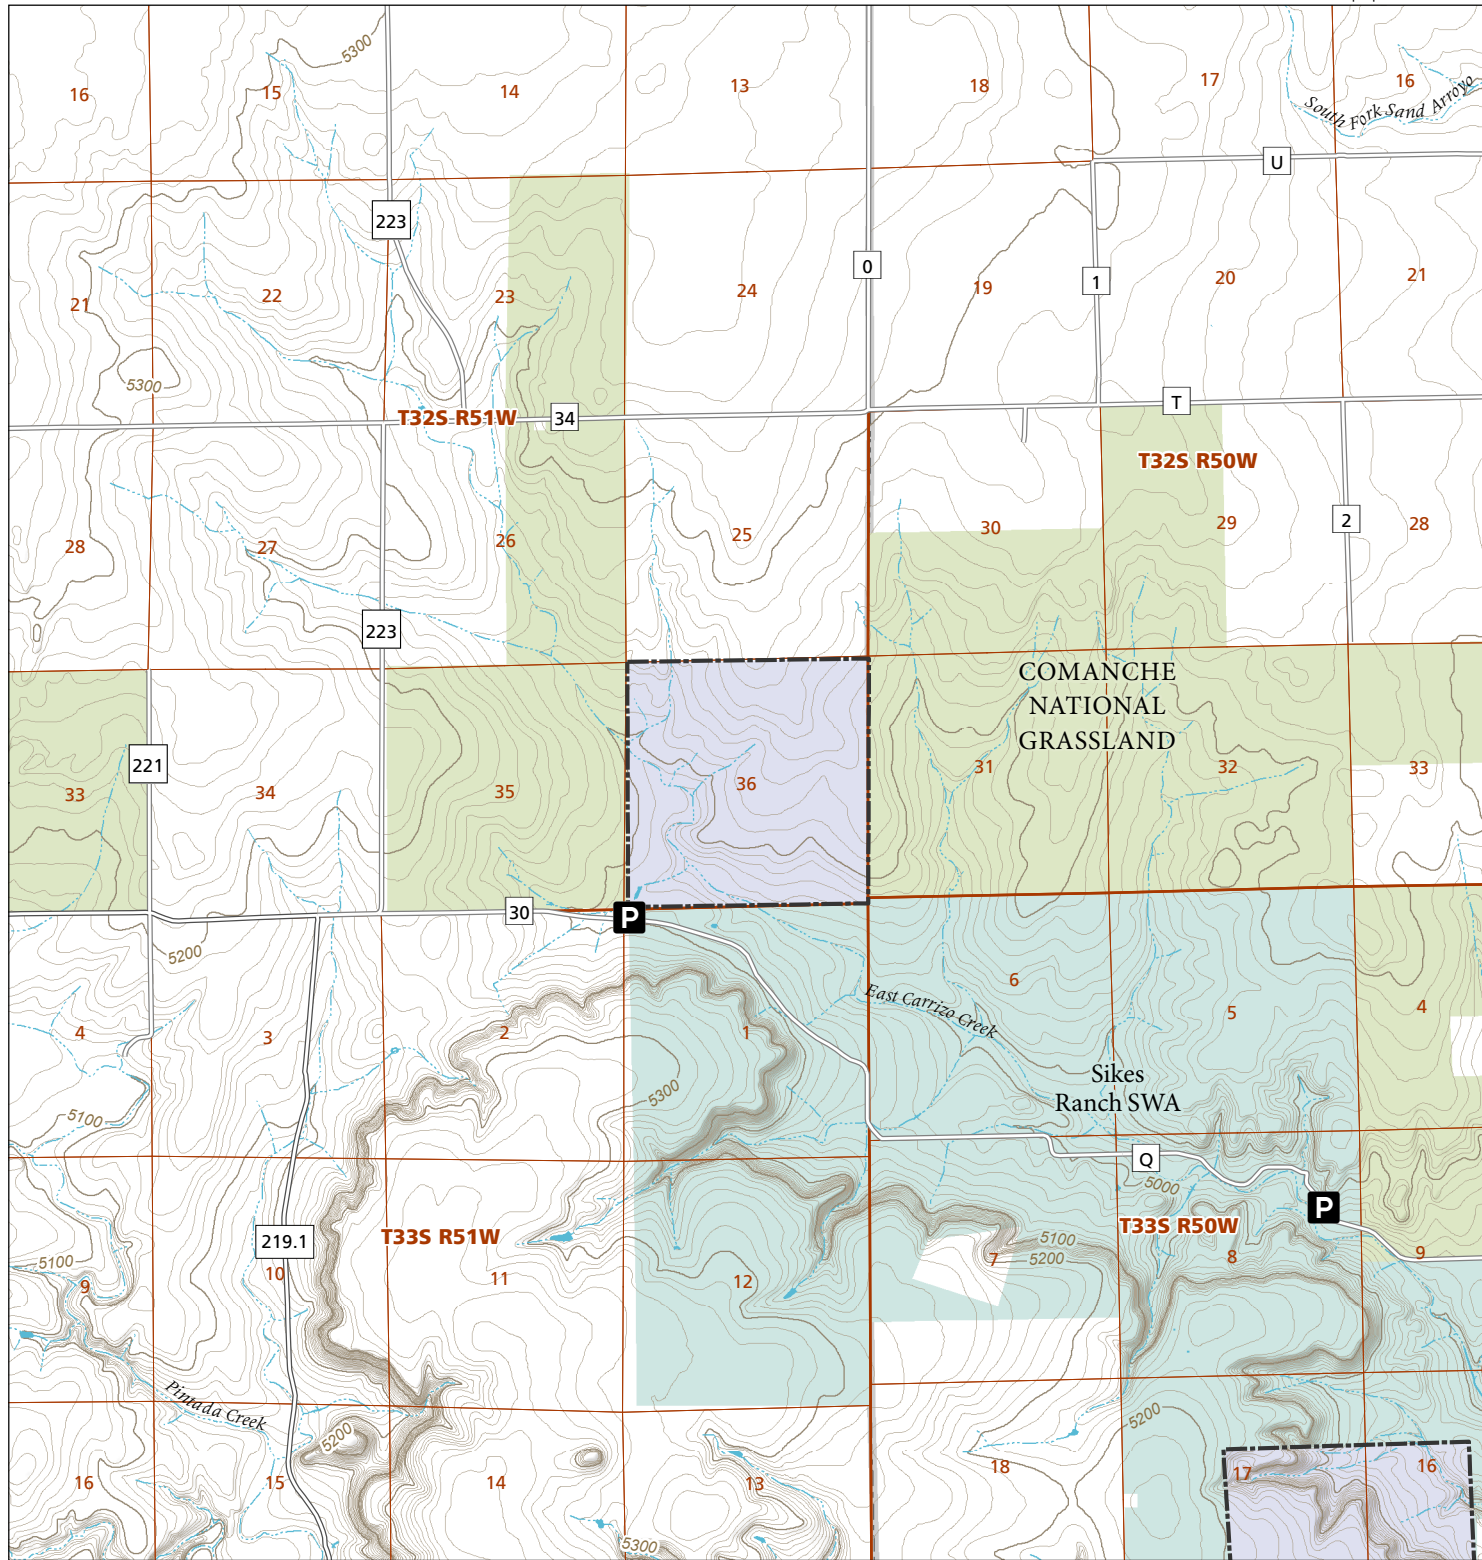

East Carrizo Creek

STL Hunting and Fishing Access Program

Please see the current Colorado State Recreation Lands brochure for listing of land use regulations and access points for this property and other SLB parcels open for wildlife related recreation. Also refer to the CPW Fishing and Hunting information brochure for current hunting and fishing regulations.

Map Updated: 8/24/2023

-  STL Boundary
-  SWA
-  US Forest Service
-  No Public Access
-  Parking