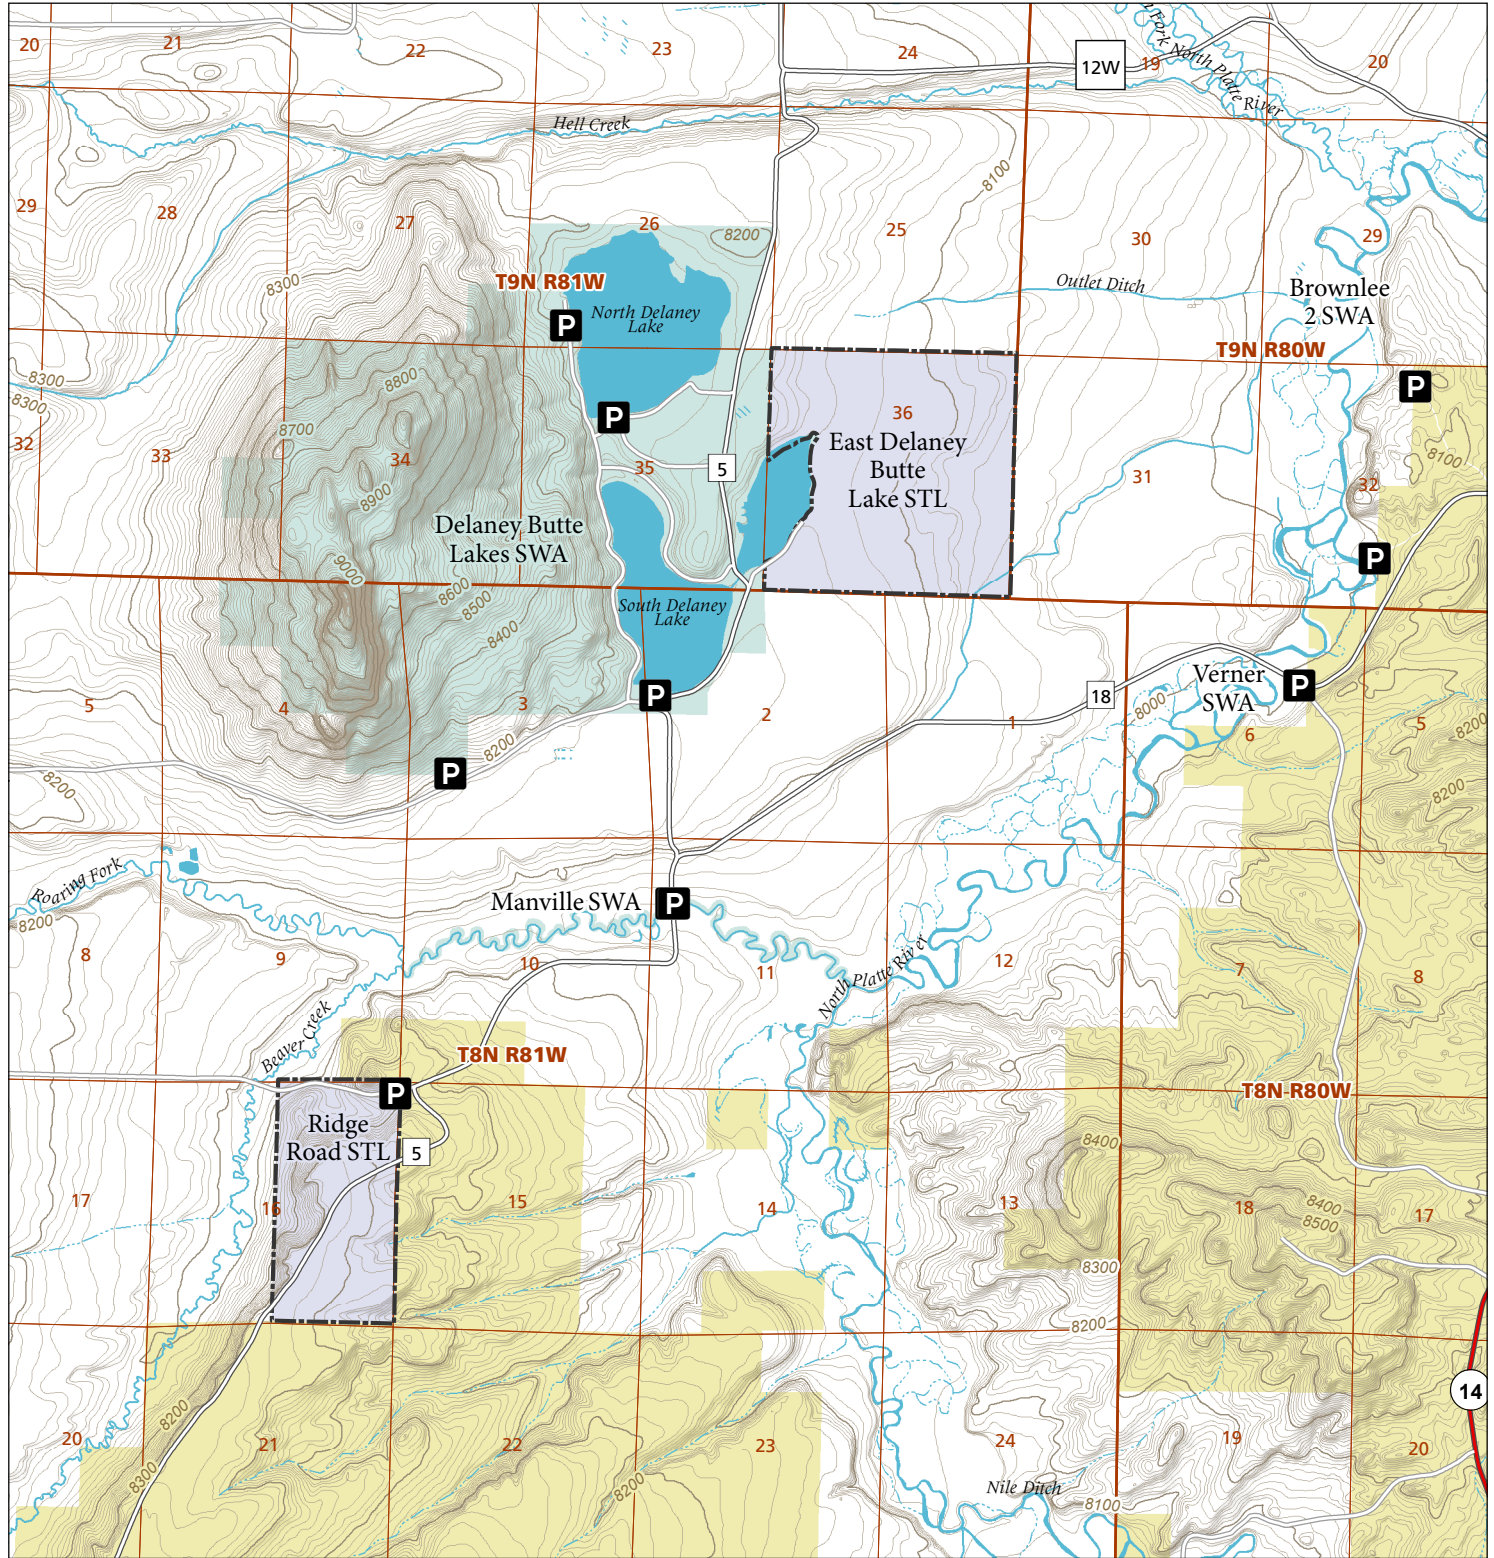

# Ridge Road & E. Delaney Butte Lake

## STL Hunting and Fishing Access Program

Please see the current Colorado State Recreation Lands brochure for listing of land use regulations and access points for this property and other SLB parcels open for wildlife related recreation. Also refer to the CPW Fishing and Hunting information brochure for current hunting and fishing regulations.

Map Updated: 8/16/2023

-  STL Boundary
-  SWA
-  Parking
-  BLM
-  No Public Access