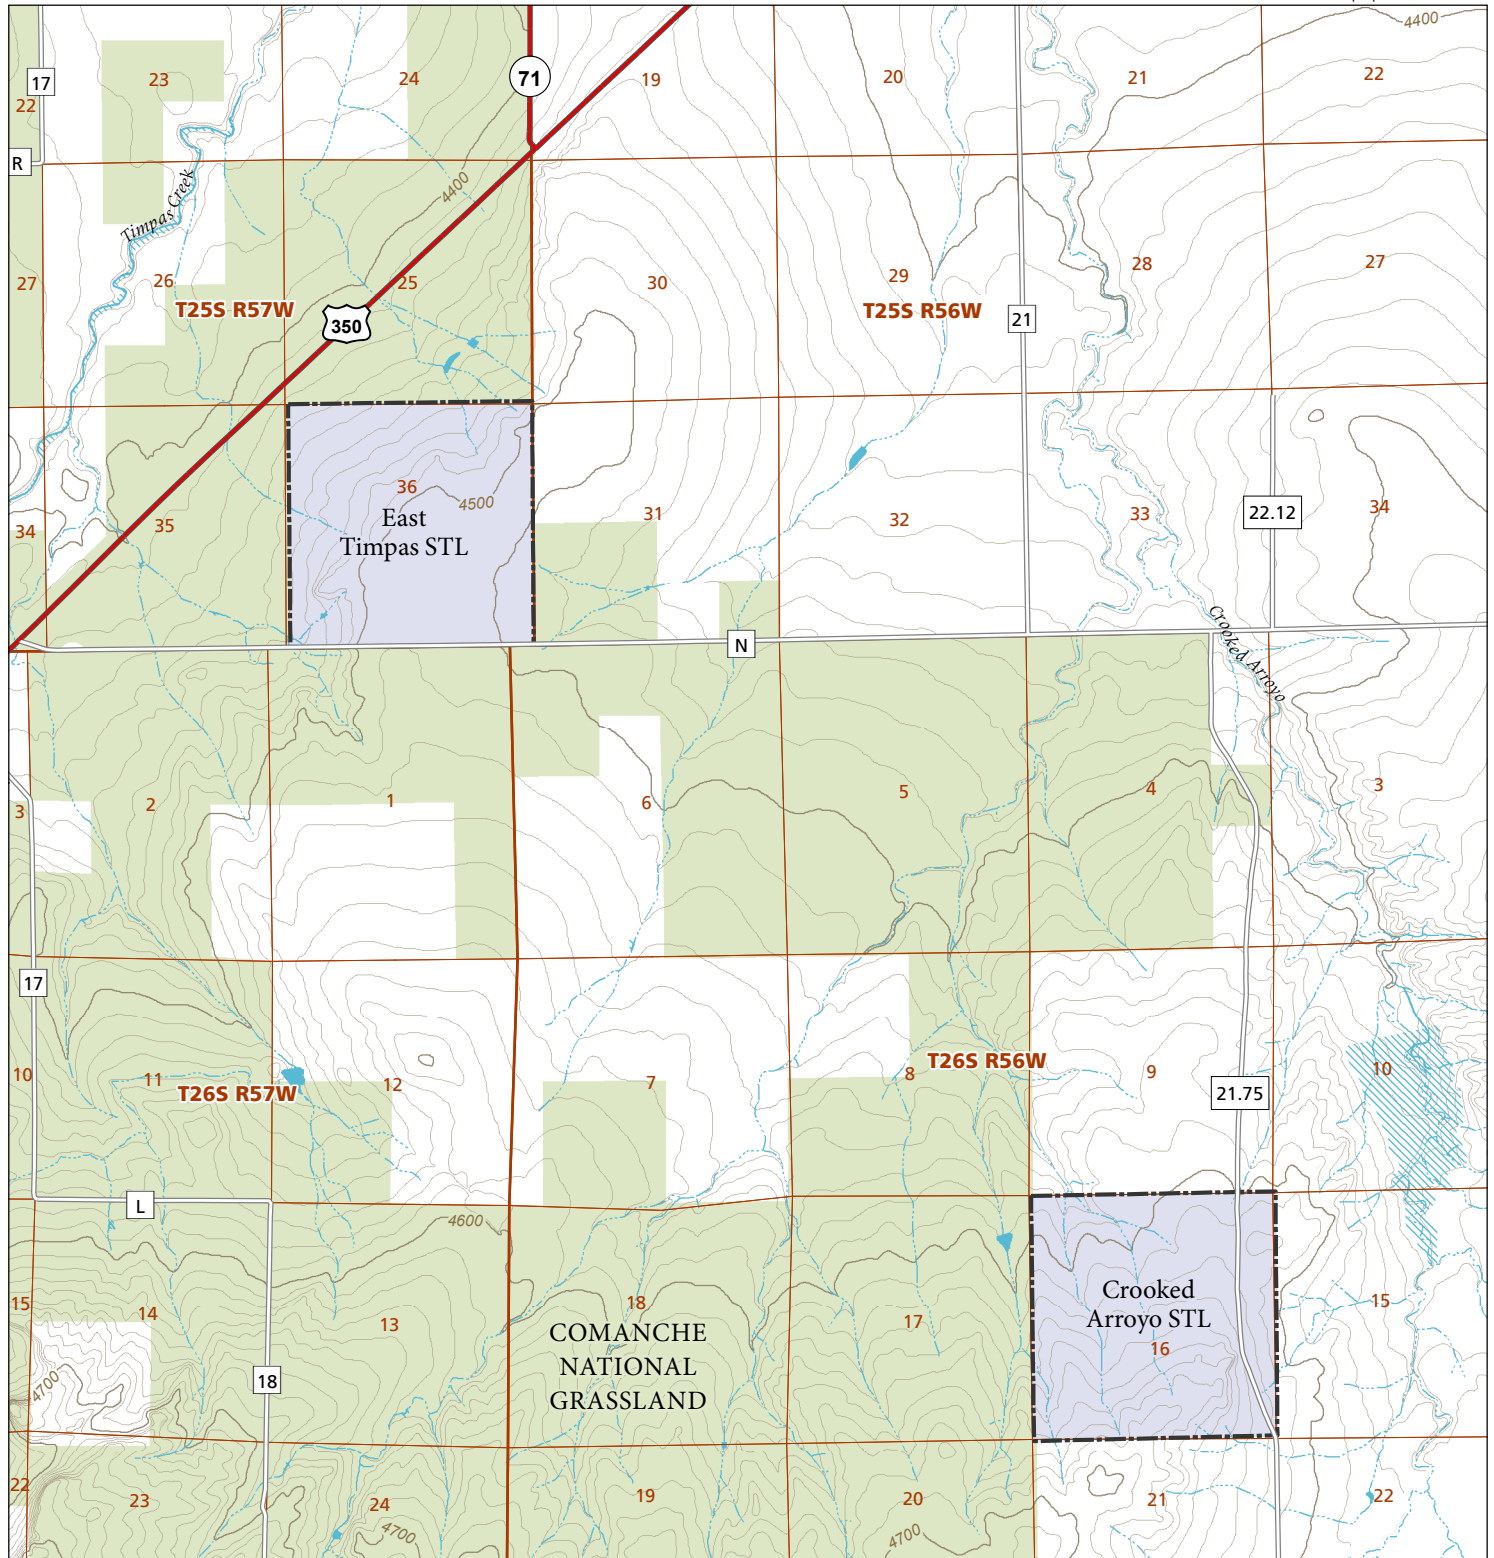

# East Timpas & Crooked Arroyo

## STL Hunting and Fishing Access Program

Please see the current Colorado State Recreation Lands brochure for listing of land use regulations and access points for this property and other SLB parcels open for wildlife related recreation. Also refer to the CPW Fishing and Hunting information brochure for current hunting and fishing regulations.

Map Updated: 8/24/2023

-  STL Boundary
-  US Forest Service
-  No Public Access