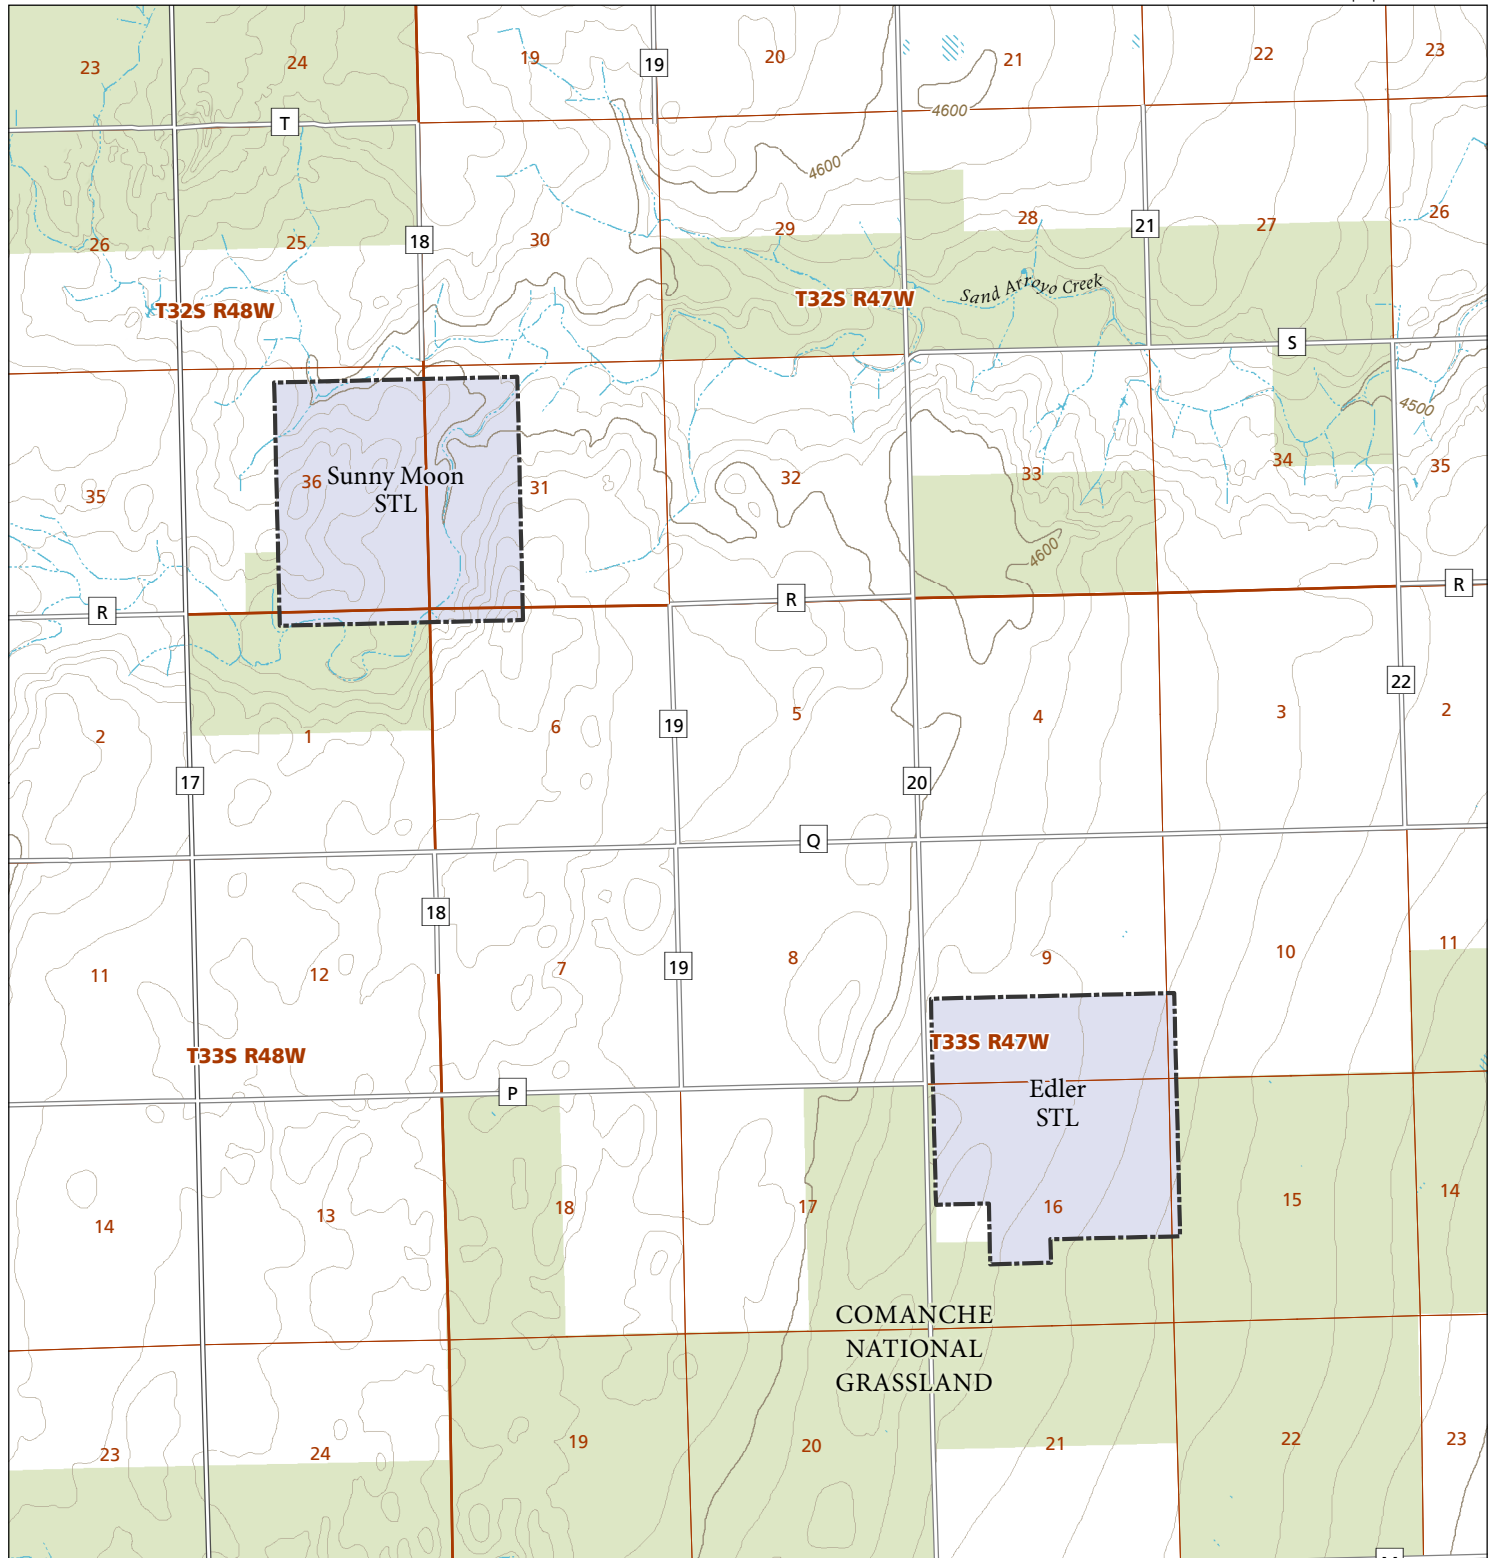

# Edler & Sunny Moon STL Hunting and Fishing Access Program

Please see the current Colorado State Recreation Lands brochure for listing of land use regulations and access points for this property and other SLB parcels open for wildlife related recreation. Also refer to the CPW Fishing and Hunting information brochure for current hunting and fishing regulations.

Map Updated: 8/24/2023

-  STL Boundary
-  US Forest Service
-  Parking
-  No Public Access