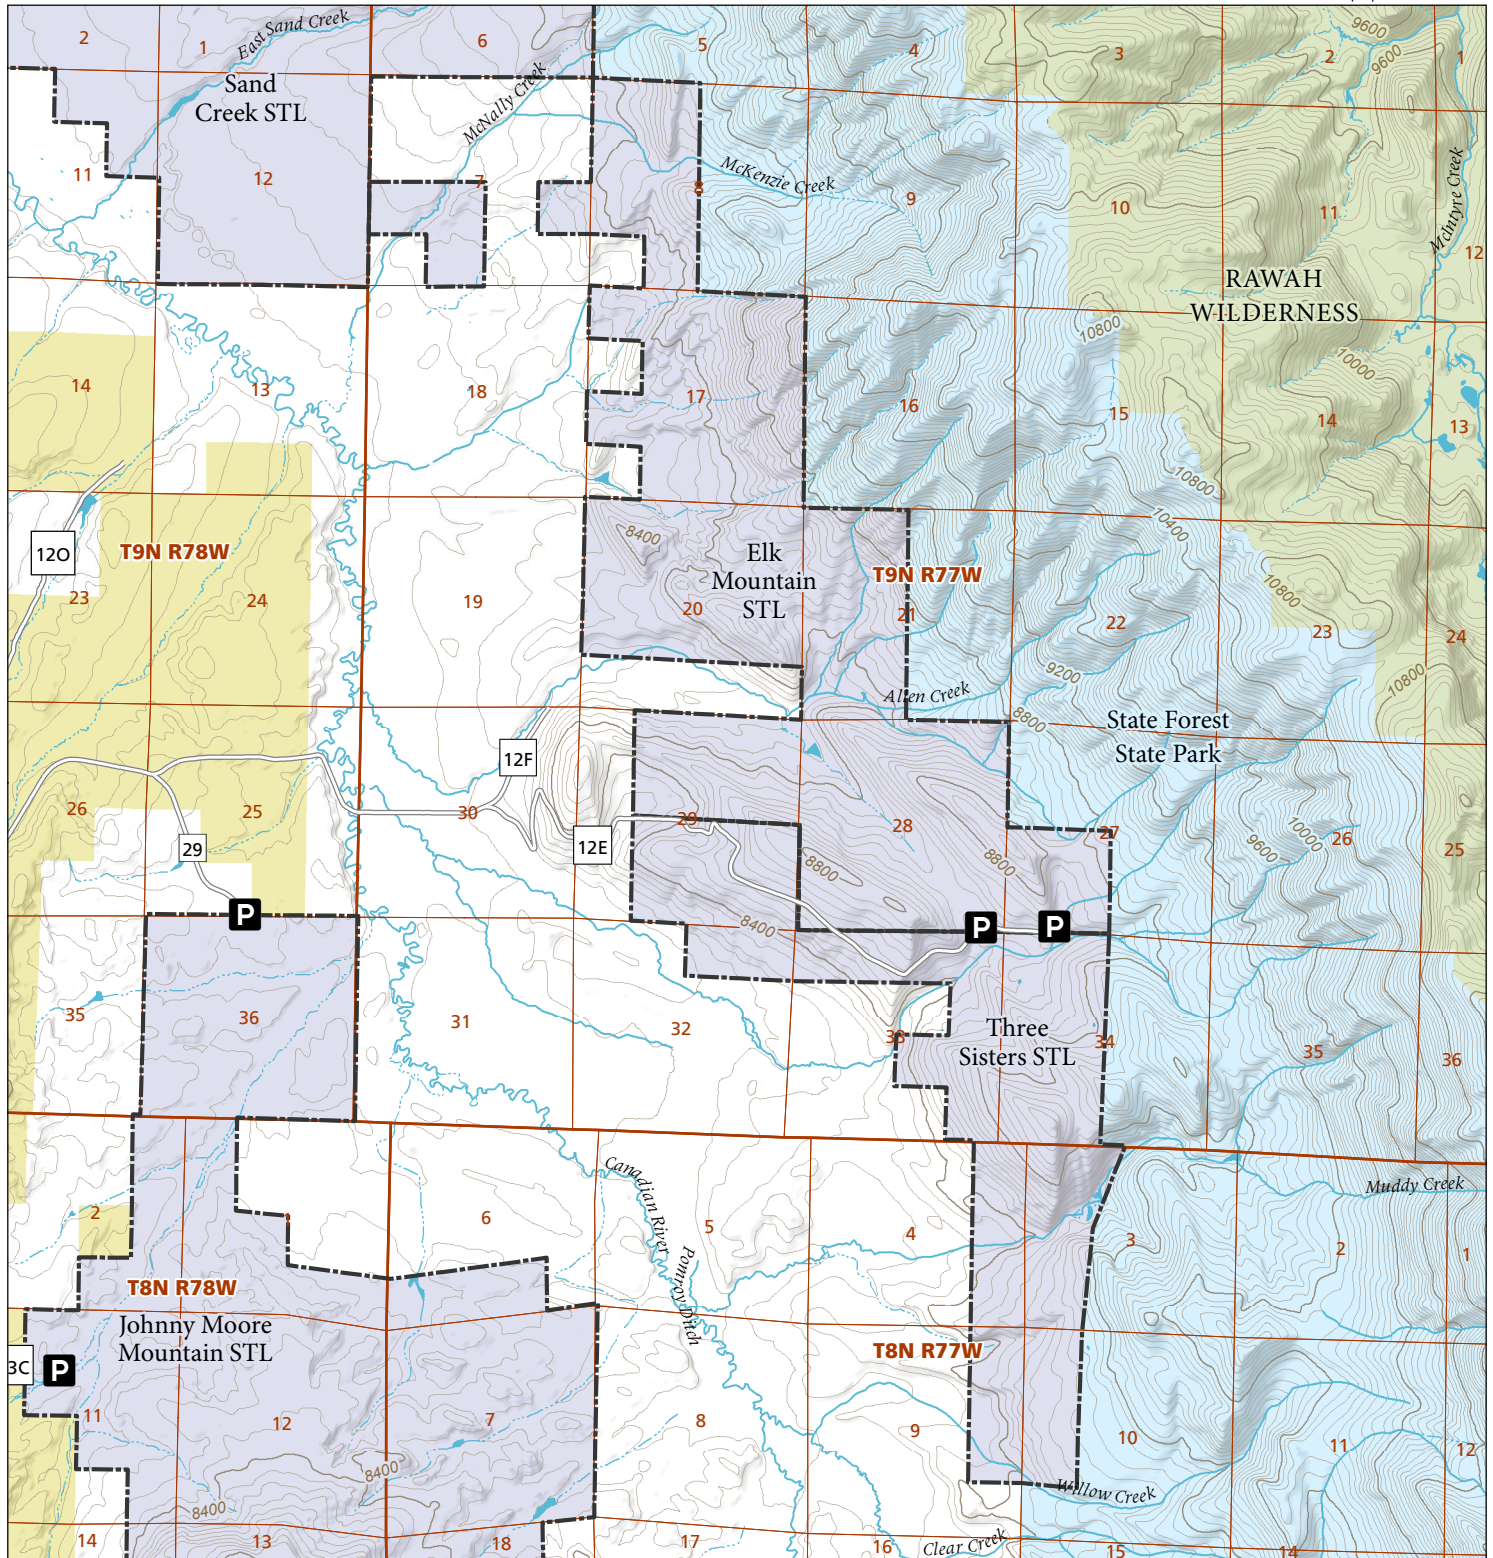

Elk Mountain & Three Sisters

STL Hunting and Fishing Access Program

Please see the current Colorado State Recreation Lands brochure for listing of land use regulations and access points for this property and other SLB parcels open for wildlife related recreation. Also refer to the CPW Fishing and Hunting information brochure for current hunting and fishing regulations.

Map Updated: 8/16/2023

-  STL Boundary
-  SWA
-  Parking
-  BLM
-  US Forest Service
-  State Park
-  No Public Access