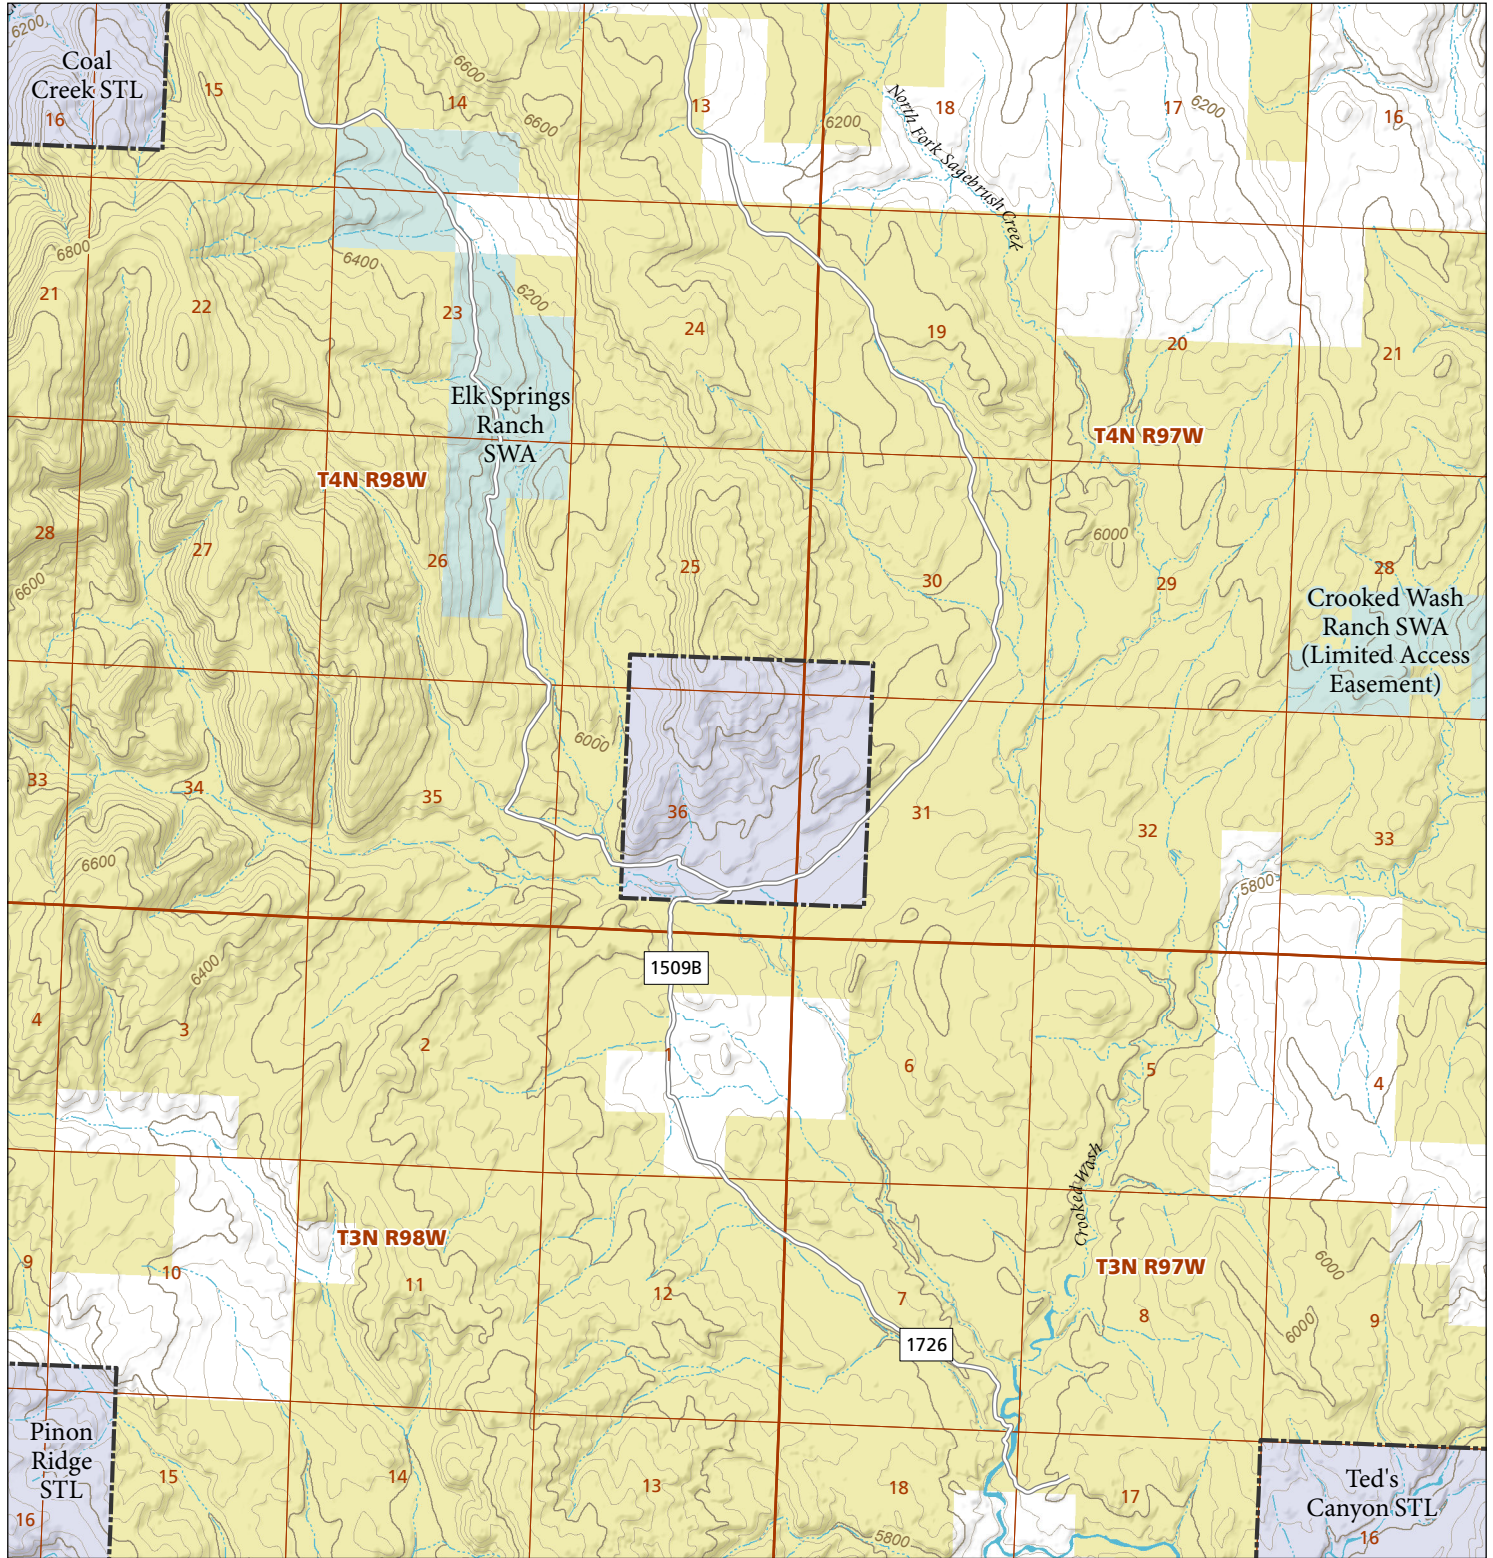

Elk Springs #1

STL Hunting and Fishing Access Program

Please see the current Colorado State Recreation Lands brochure for listing of land use regulations and access points for this property and other SLB parcels open for wildlife related recreation. Also refer to the CPW Fishing and Hunting information brochure for current hunting and fishing regulations.

Map Updated: 9/15/2023

-  STL Boundary
-  SWA
-  BLM
-  No Public Access
-  Parking