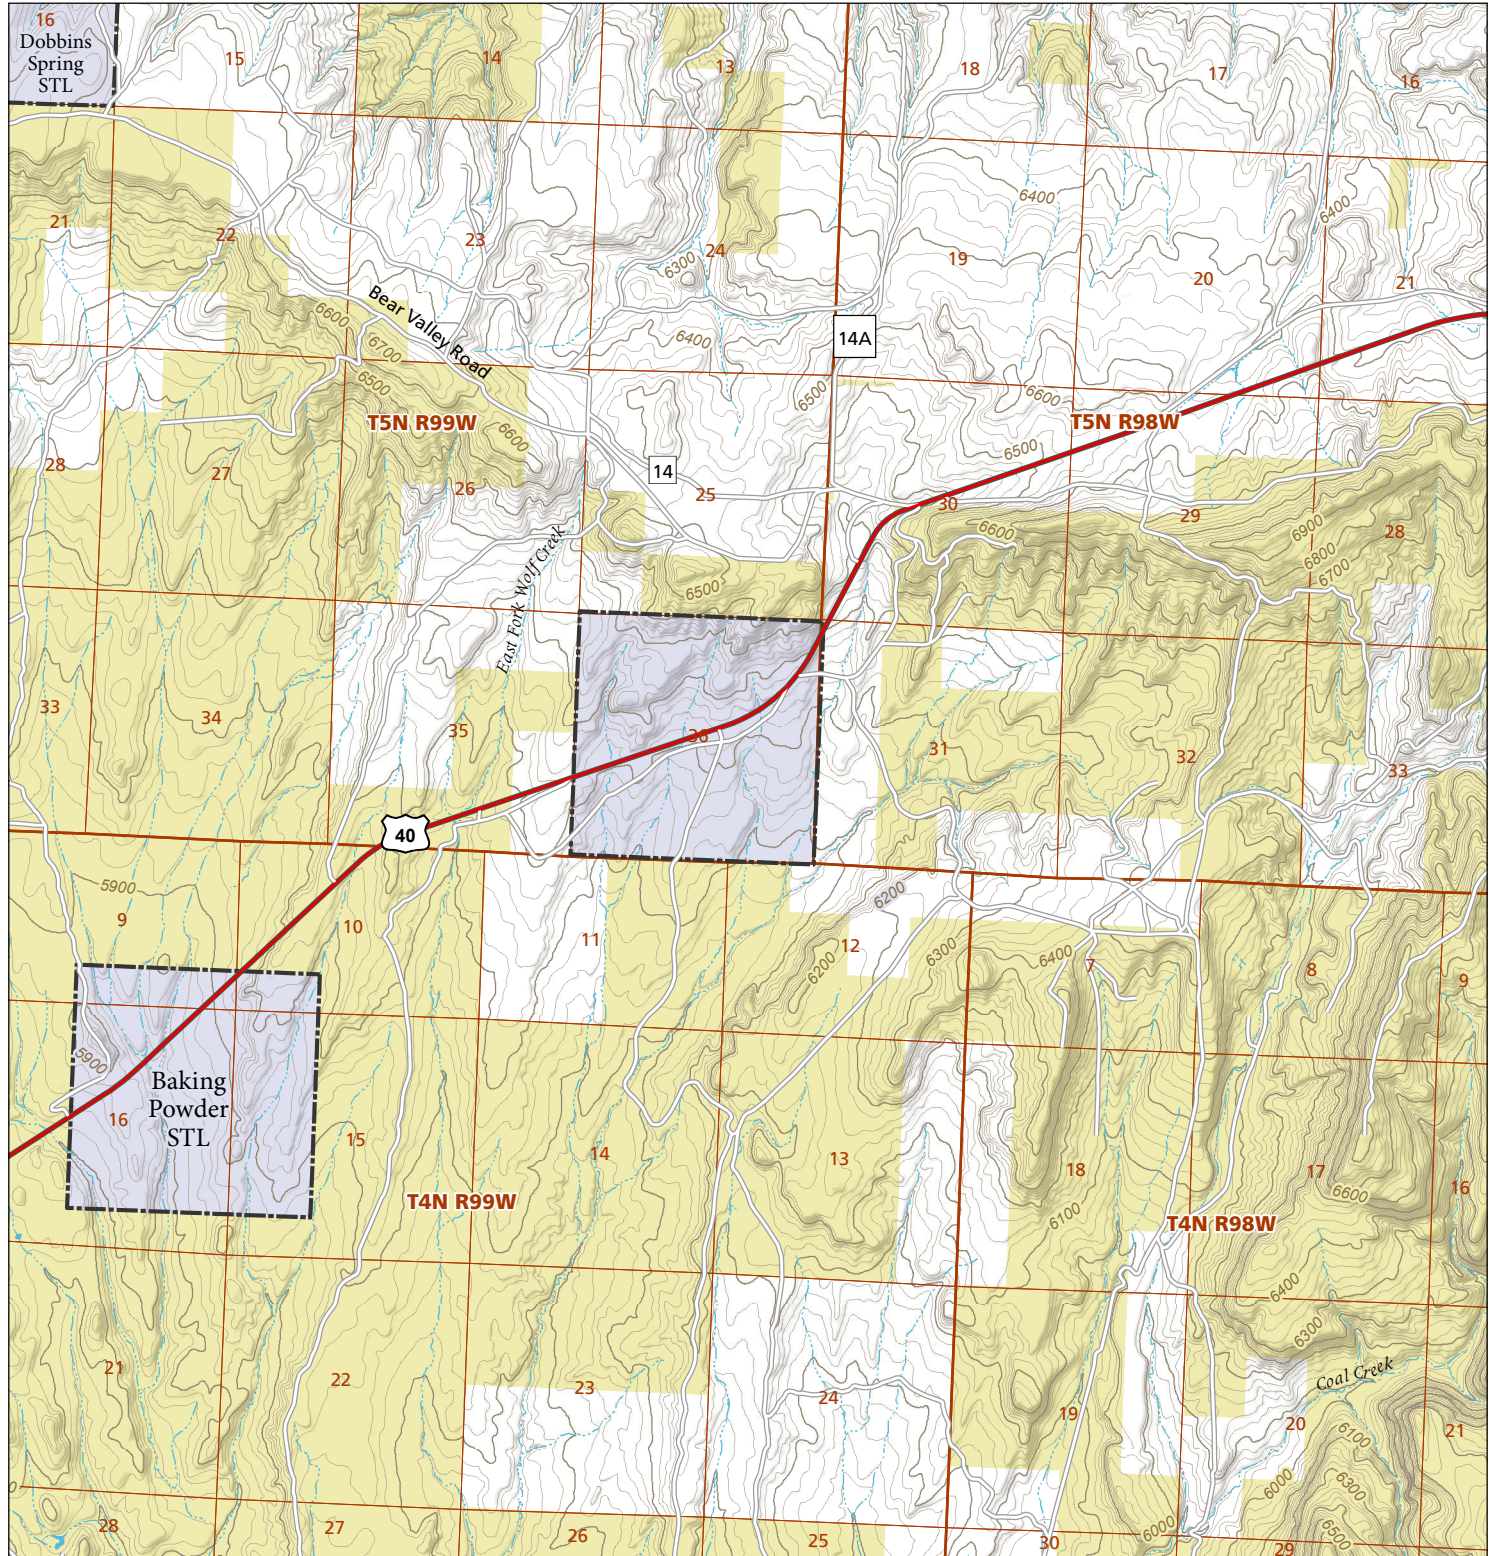

Elk Springs #3

STL Hunting and Fishing Access Program

Please see the current Colorado State Recreation Lands brochure for listing of land use regulations and access points for this property and other SLB parcels open for wildlife related recreation. Also refer to the CPW Fishing and Hunting information brochure for current hunting and fishing regulations.

Map Updated: 9/15/2023

-  STL Boundary
-  BLM
-  No Public Access