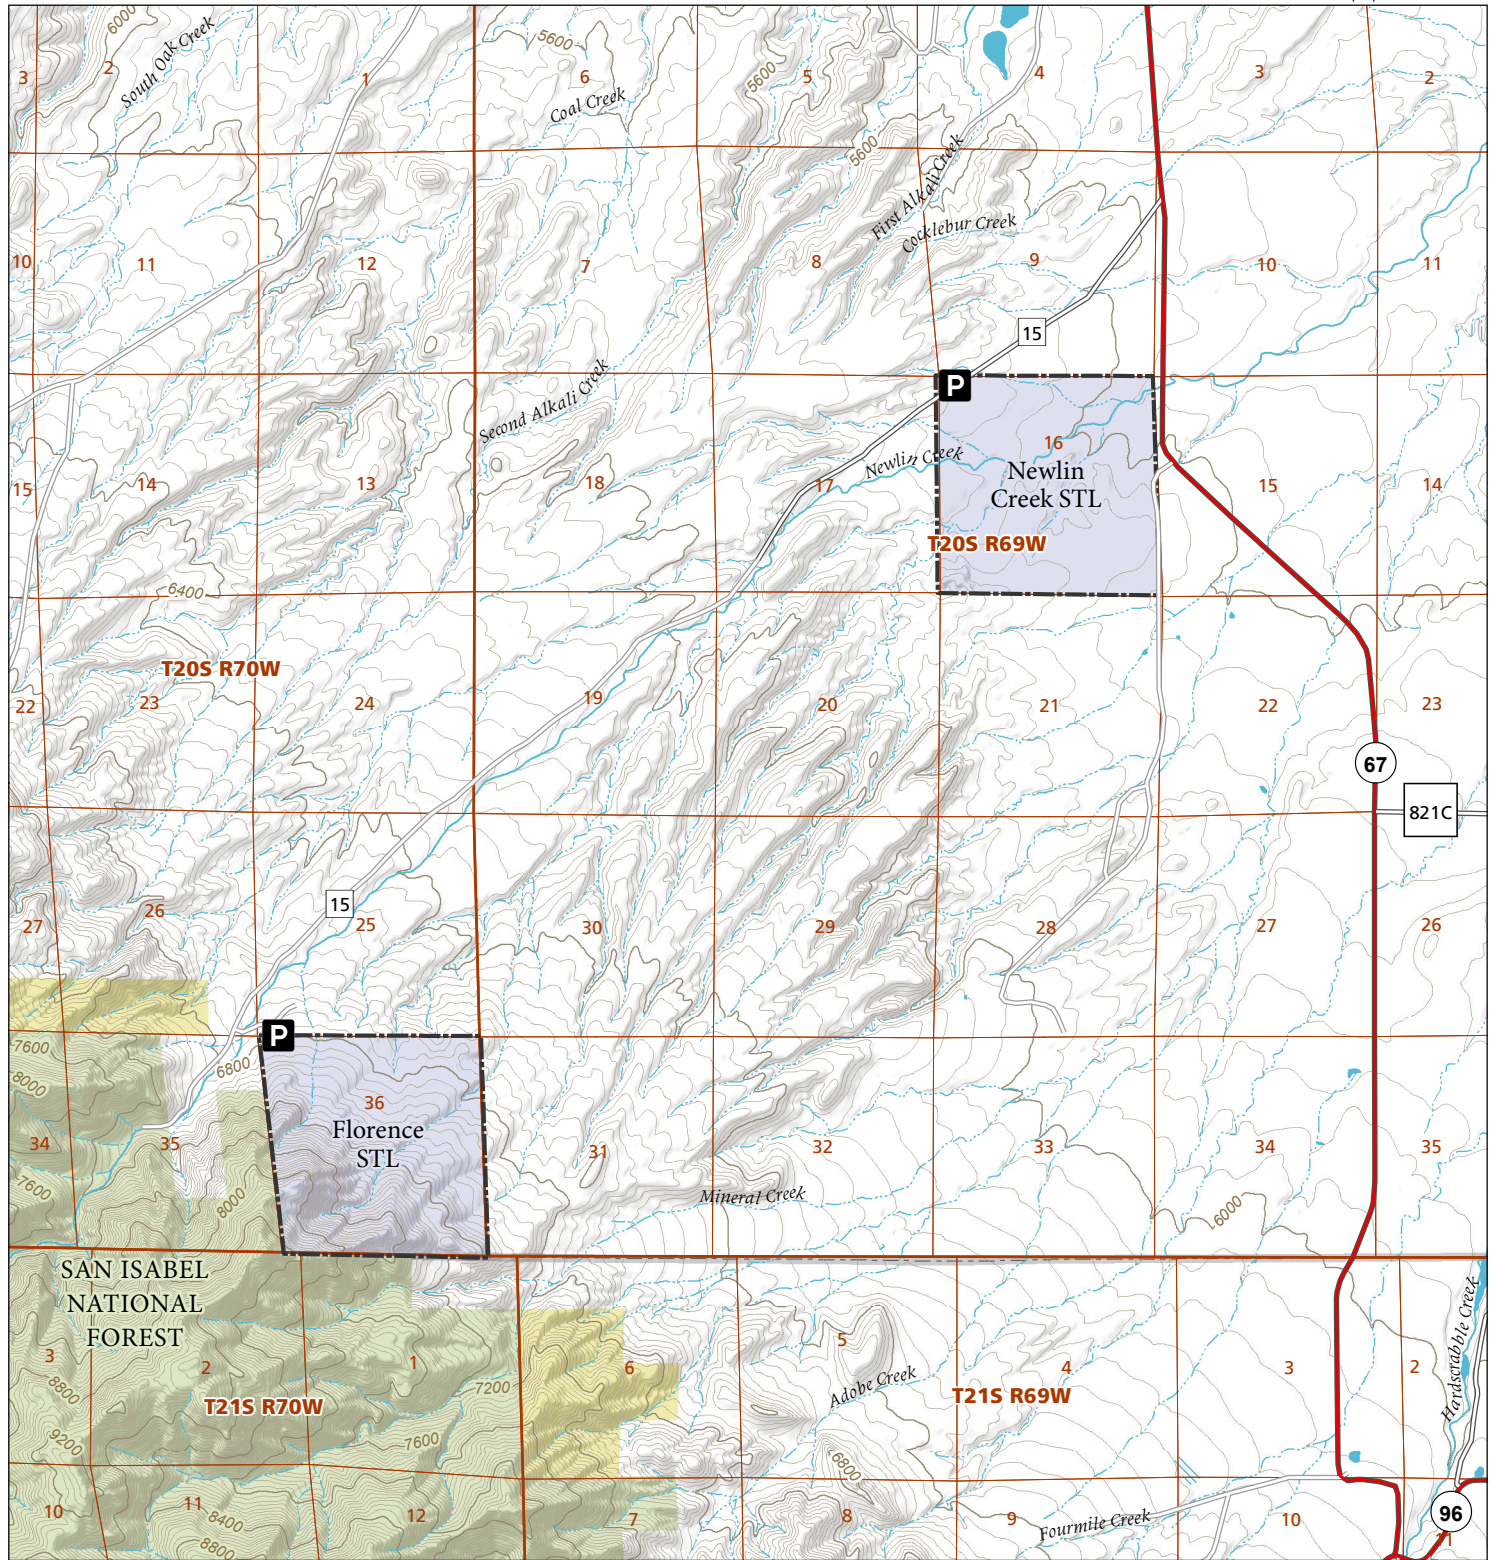

# Florence & Newlin Creek

## STL Hunting and Fishing Access Program

Please see the current Colorado State Recreation Lands brochure for listing of land use regulations and access points for this property and other SLB parcels open for wildlife related recreation. Also refer to the CPW Fishing and Hunting information brochure for current hunting and fishing regulations.

Map Updated: 8/30/2023

-  STL Boundary
-  Parking
-  BLM
-  US Forest Service
-  No Public Access