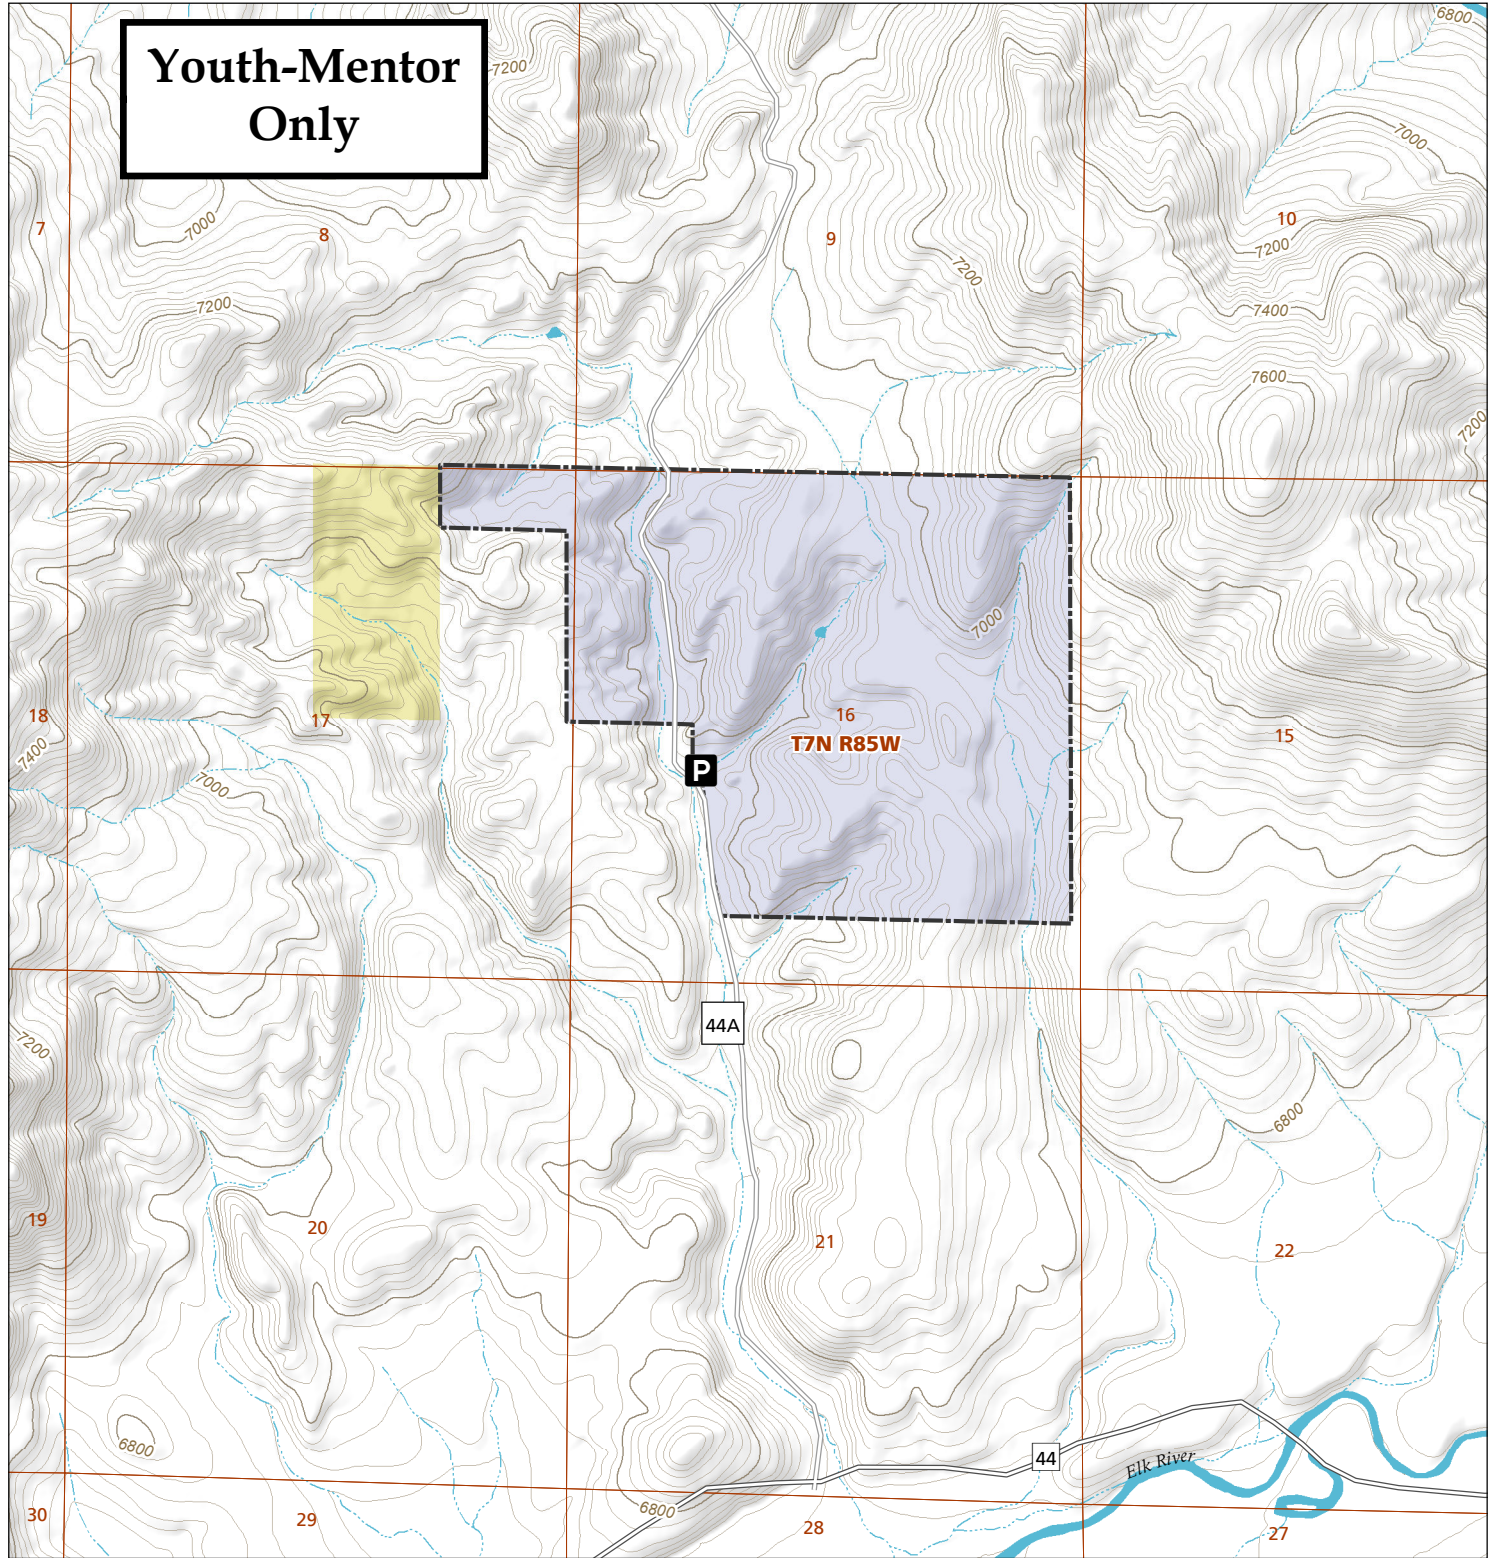

# Fly Gulch

## STL Hunting and Fishing Access Program

Please see the current Colorado State Recreation Lands brochure for listing of land use regulations and access points for this property and other SLB parcels open for wildlife related recreation. Also refer to the CPW Fishing and Hunting information brochure for current hunting and fishing regulations.

Map Updated: 8/16/2023

-  STL Boundary
-  BLM
-  Parking
-  No Public Access