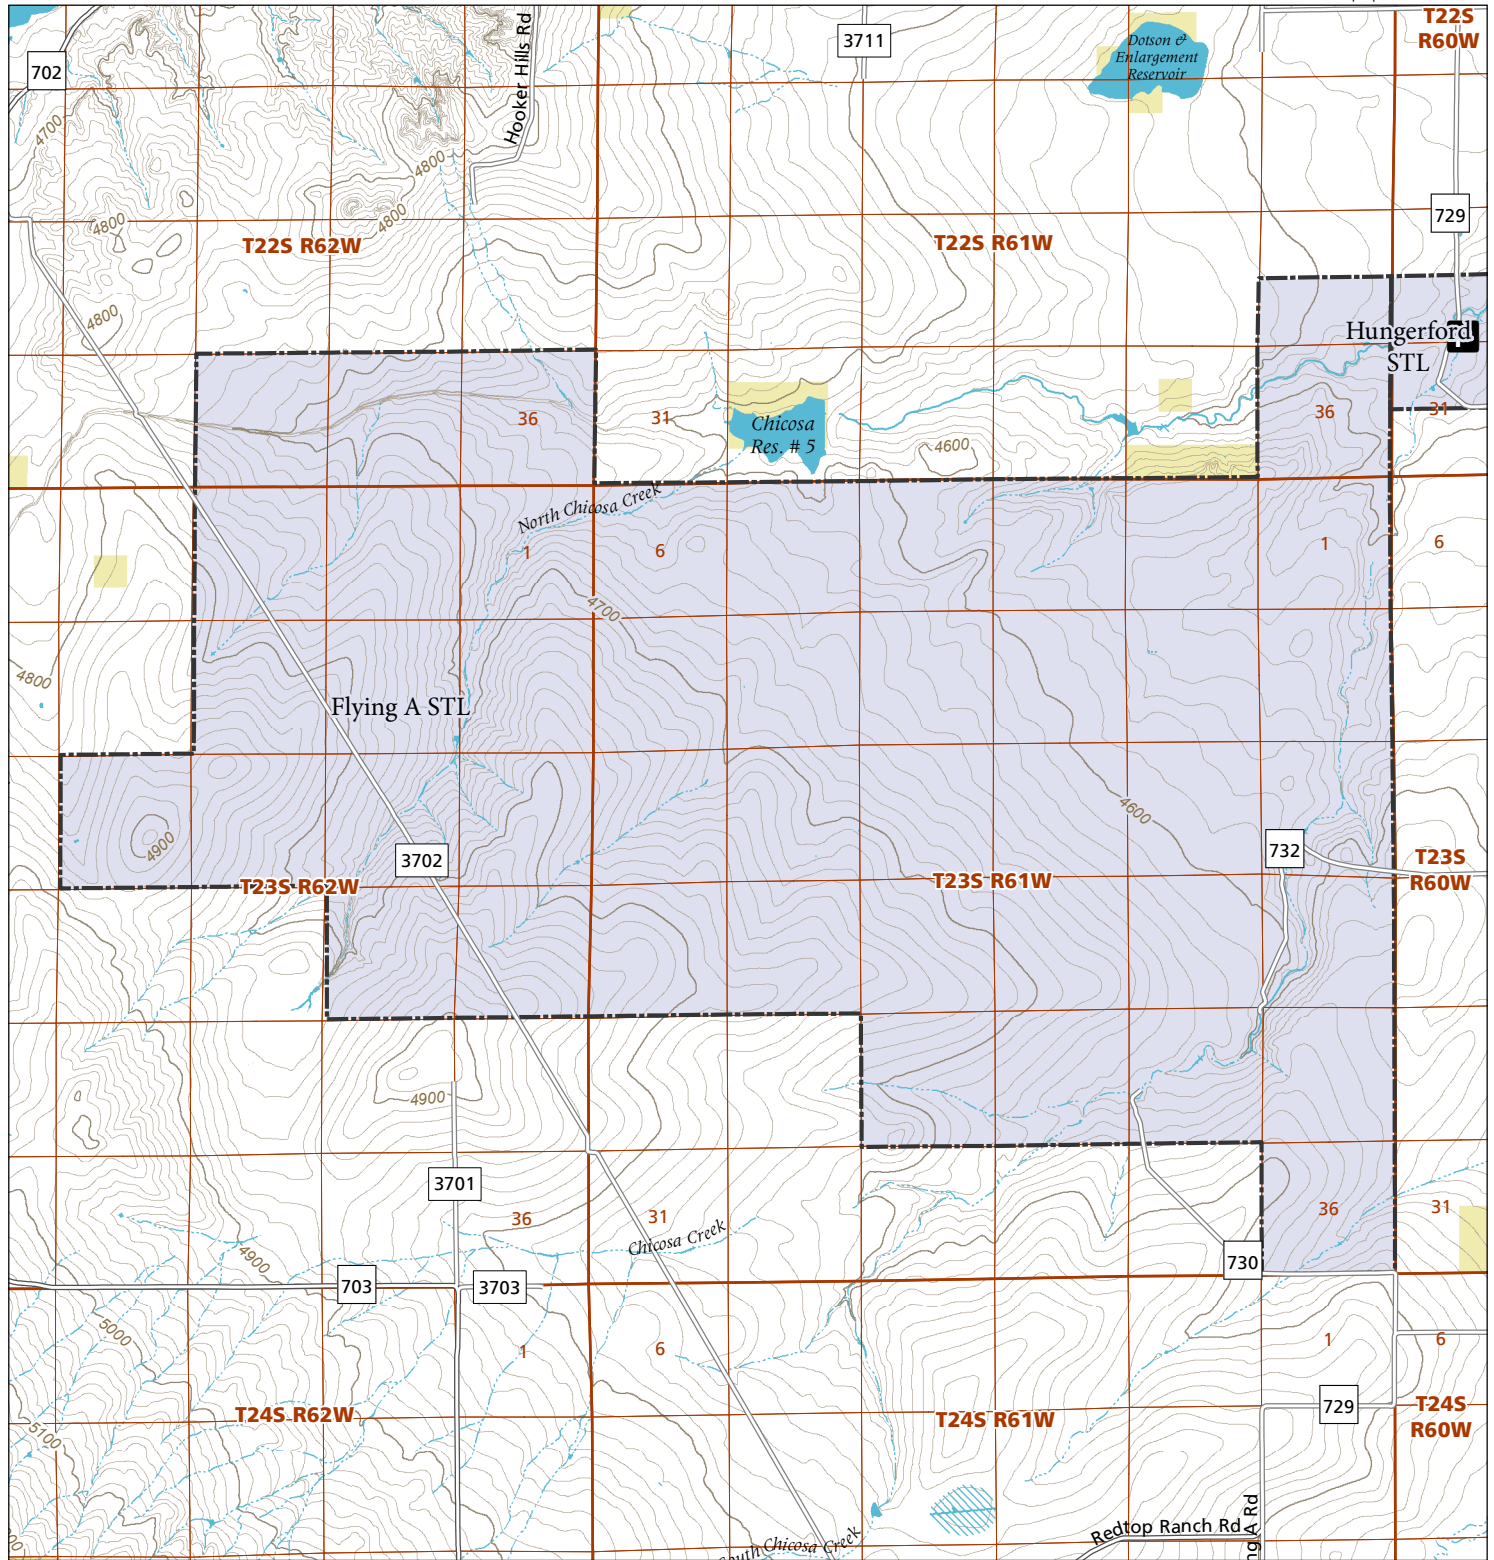

# Flying A

## STL Hunting and Fishing Access Program

Please see the current Colorado State Recreation Lands brochure for listing of land use regulations and access points for this property and other SLB parcels open for wildlife related recreation. Also refer to the CPW Fishing and Hunting information brochure for current hunting and fishing regulations.

Map Updated: 8/18/2023

-  STL Boundary
-  BLM
-  Parking
-  No Public Access