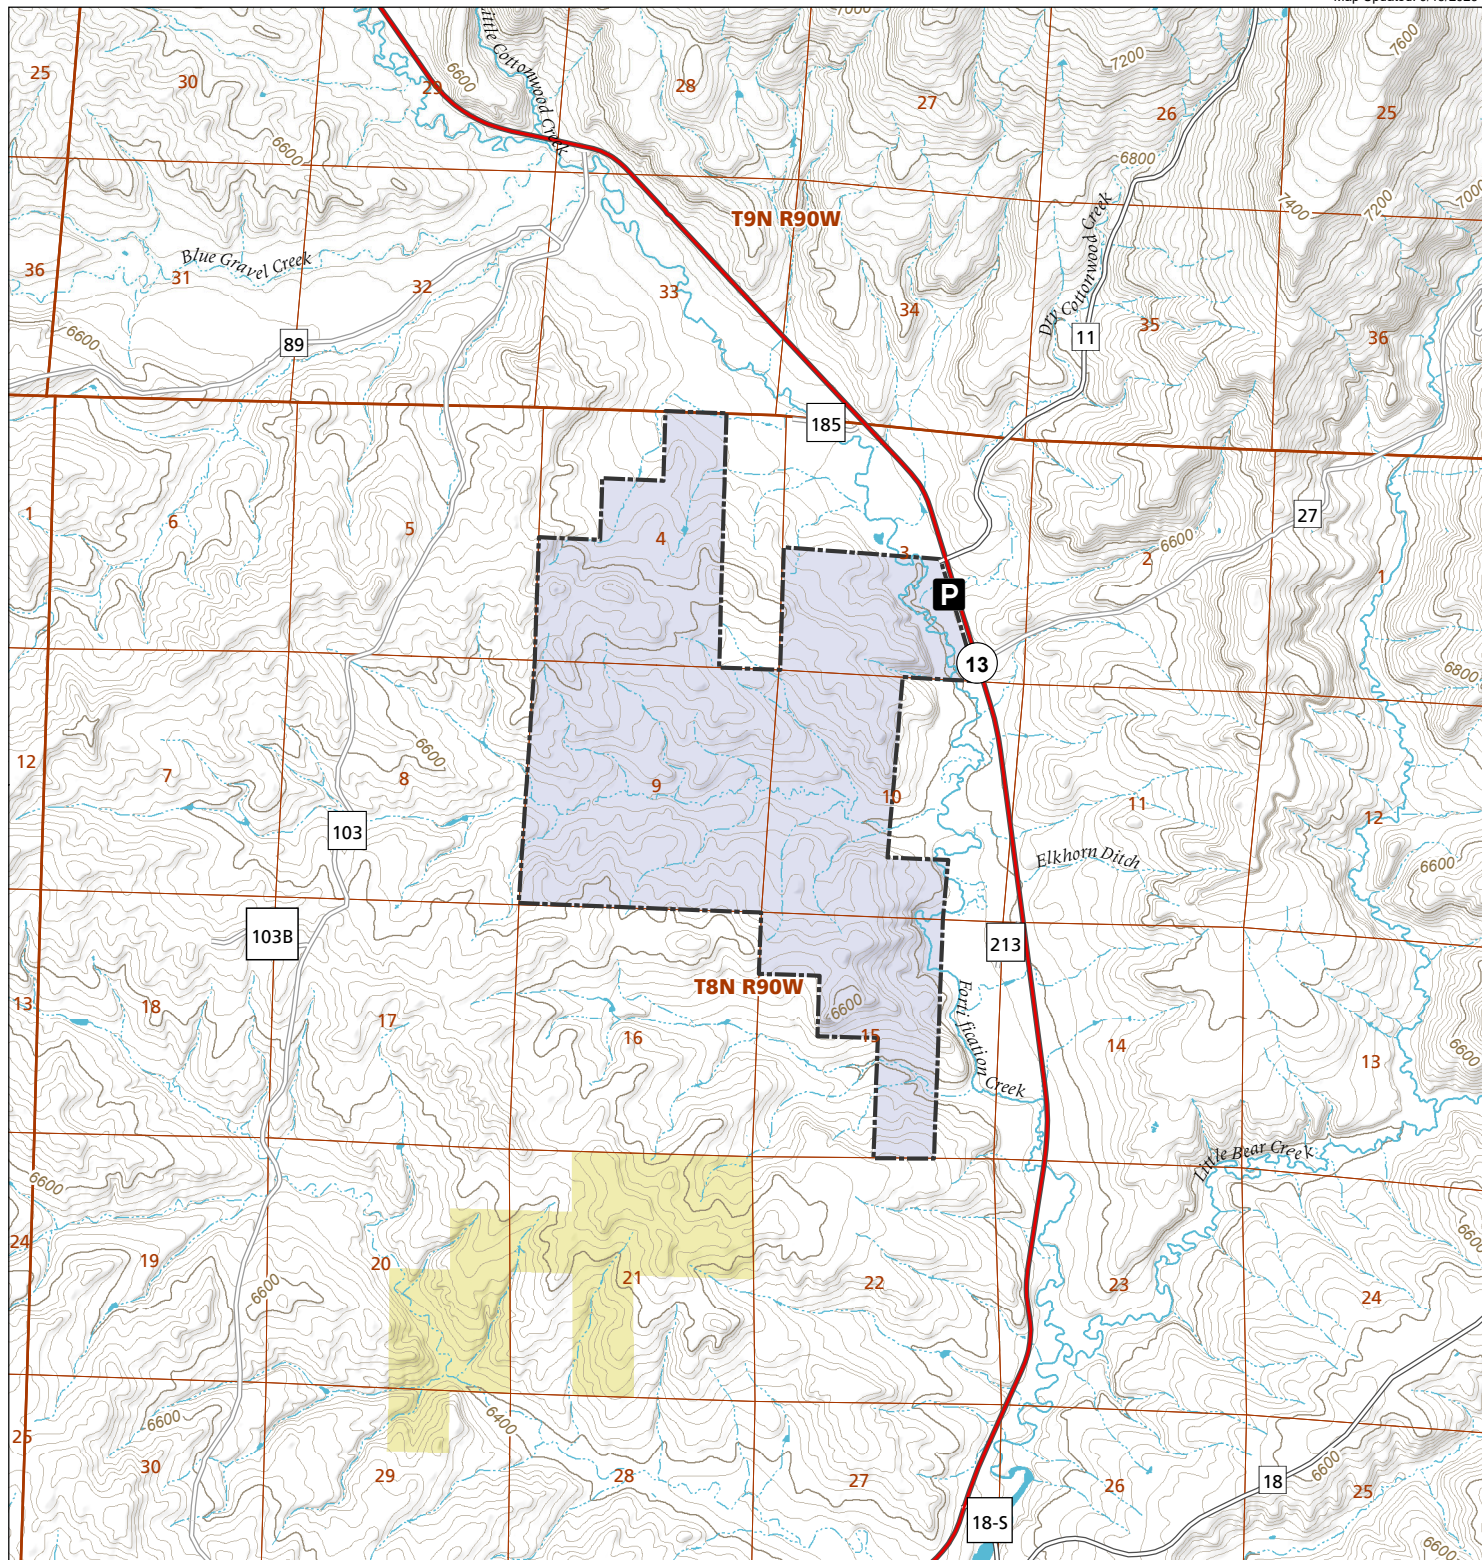

Fortification

STL Hunting and Fishing Access Program

Please see the current Colorado State Recreation Lands brochure for listing of land use regulations and access points for this property and other SLB parcels open for wildlife related recreation. Also refer to the CPW Fishing and Hunting information brochure for current hunting and fishing regulations.

Map Updated: 9/15/2023

-  STL Boundary
-  BLM
-  Parking
-  No Public Access