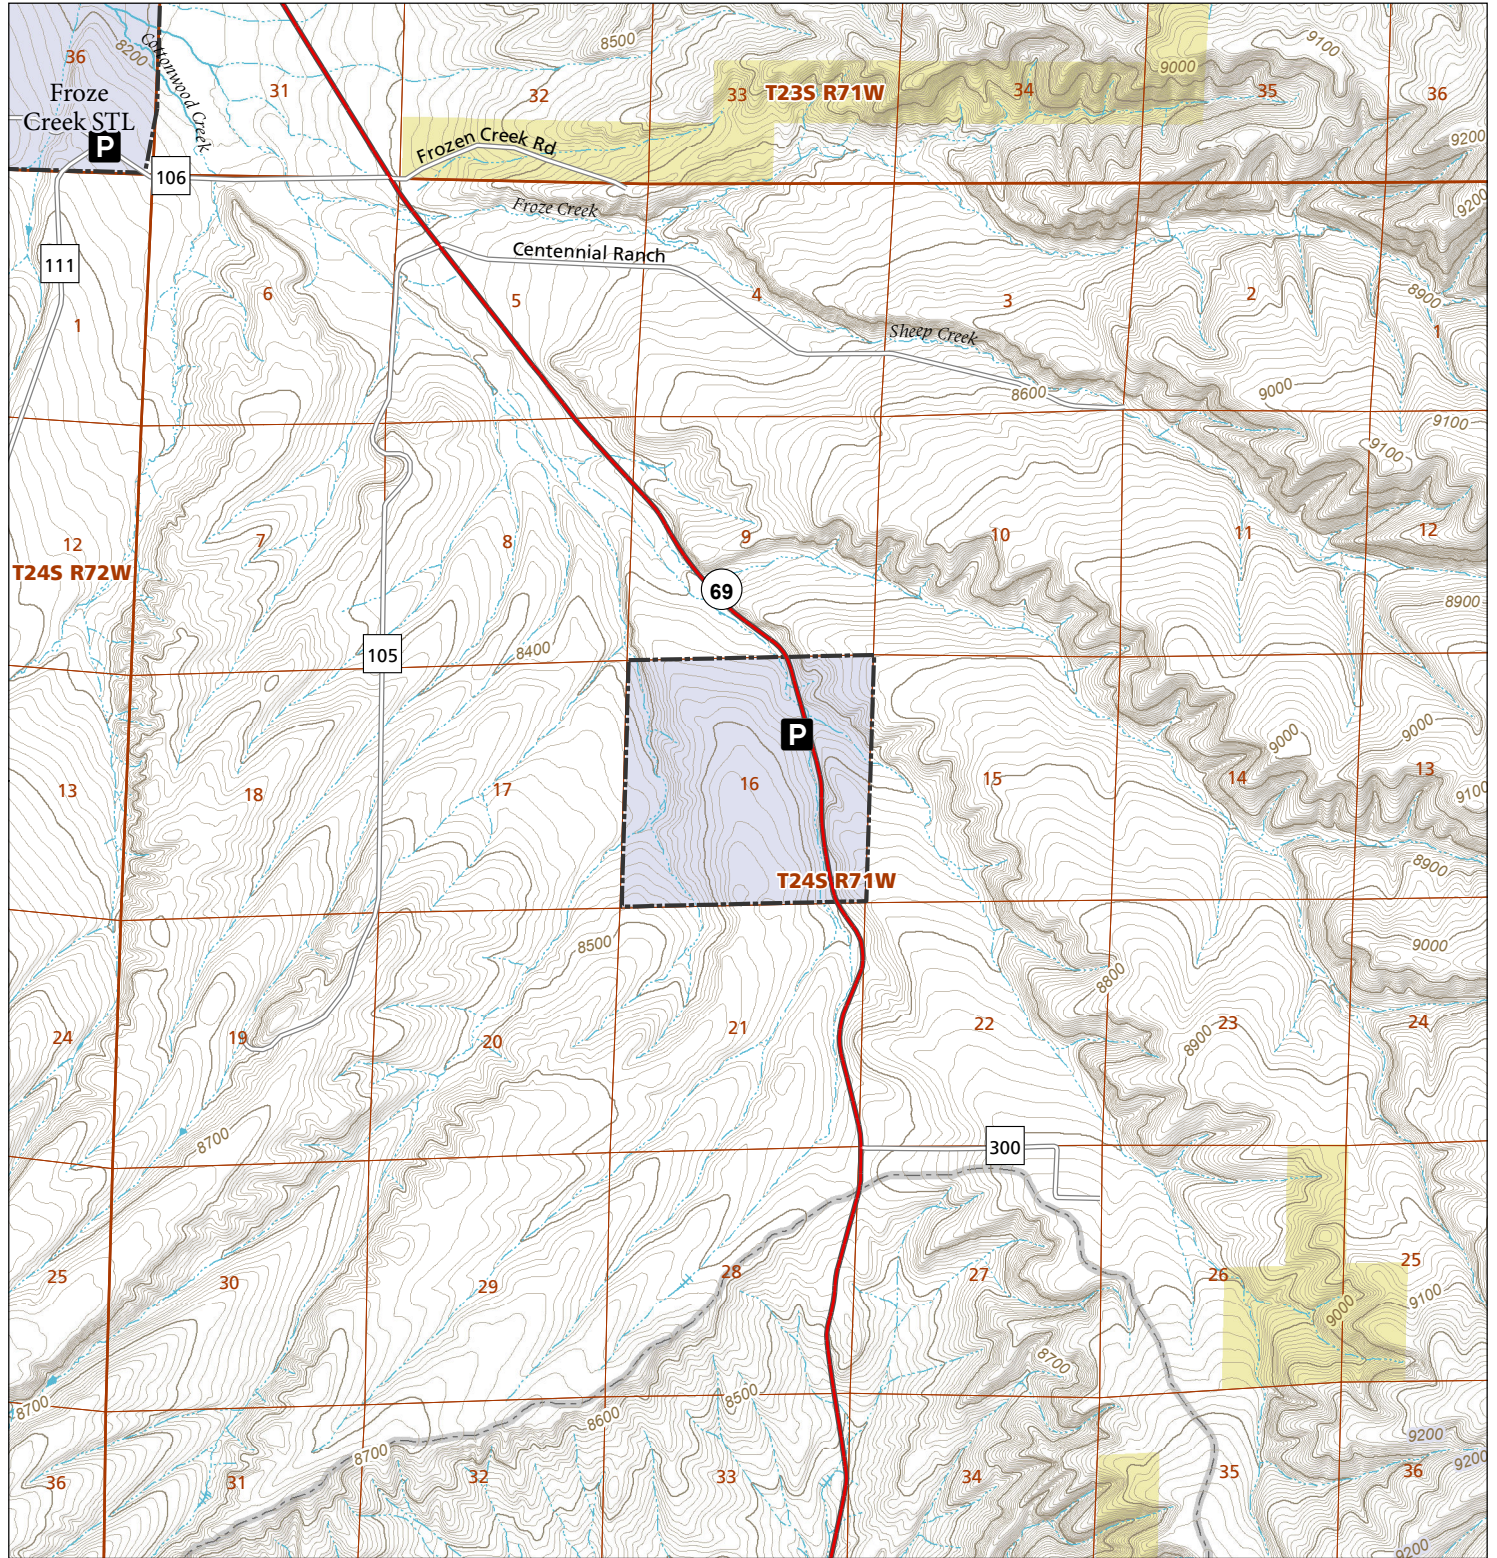

Foster Gulch

STL Hunting and Fishing Access Program

Please see the current Colorado State Recreation Lands brochure for listing of land use regulations and access points for this property and other SLB parcels open for wildlife related recreation. Also refer to the CPW Fishing and Hunting information brochure for current hunting and fishing regulations.

Map Updated: 8/18/2023

-  STL Boundary
-  BLM
-  Parking
-  No Public Access