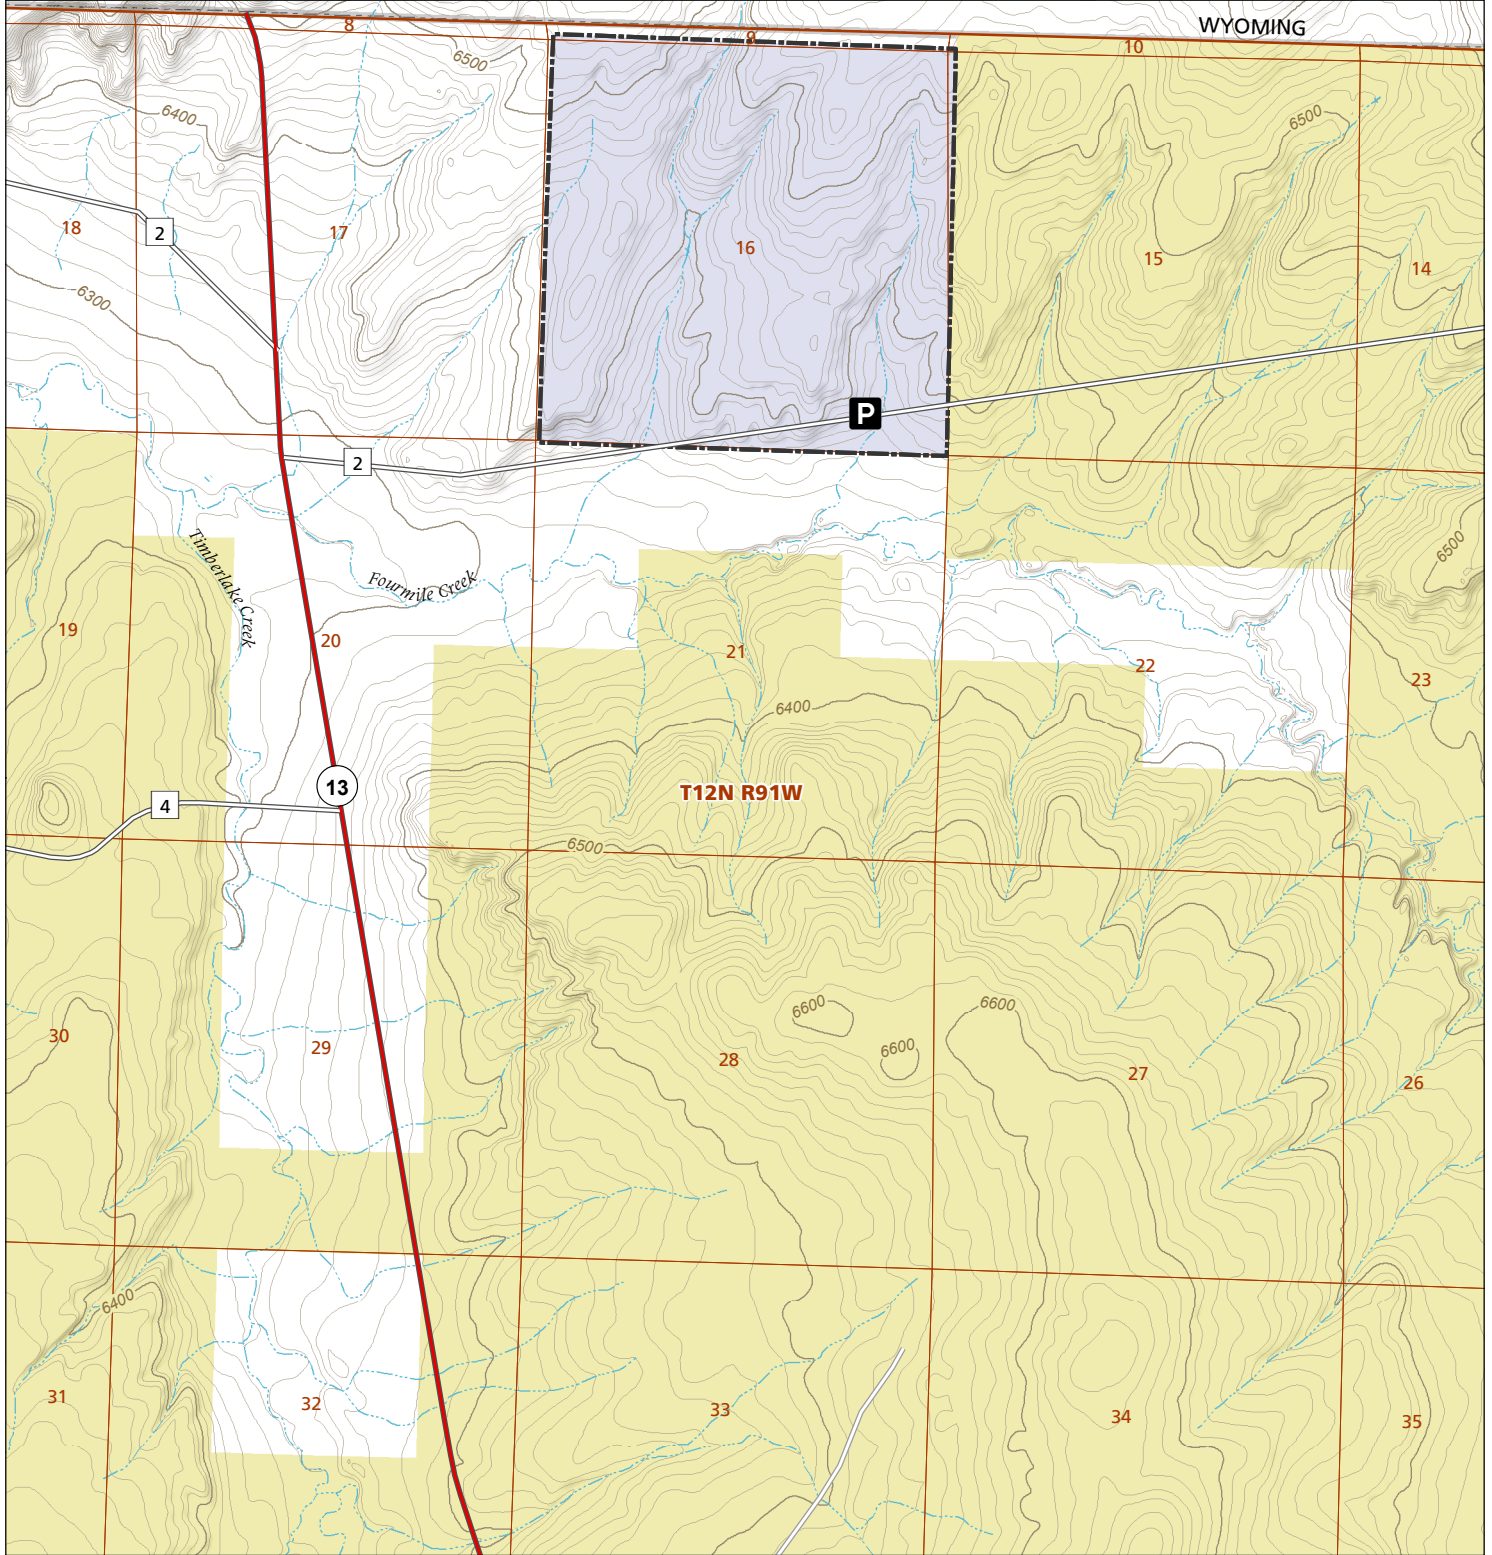

Fourmile

STL Hunting and Fishing Access Program

Please see the current Colorado State Recreation Lands brochure for listing of land use regulations and access points for this property and other SLB parcels open for wildlife related recreation. Also refer to the CPW Fishing and Hunting information brochure for current hunting and fishing regulations.

Map Updated: 9/15/2023

-  STL Boundary
-  BLM
-  Parking
-  No Public Access