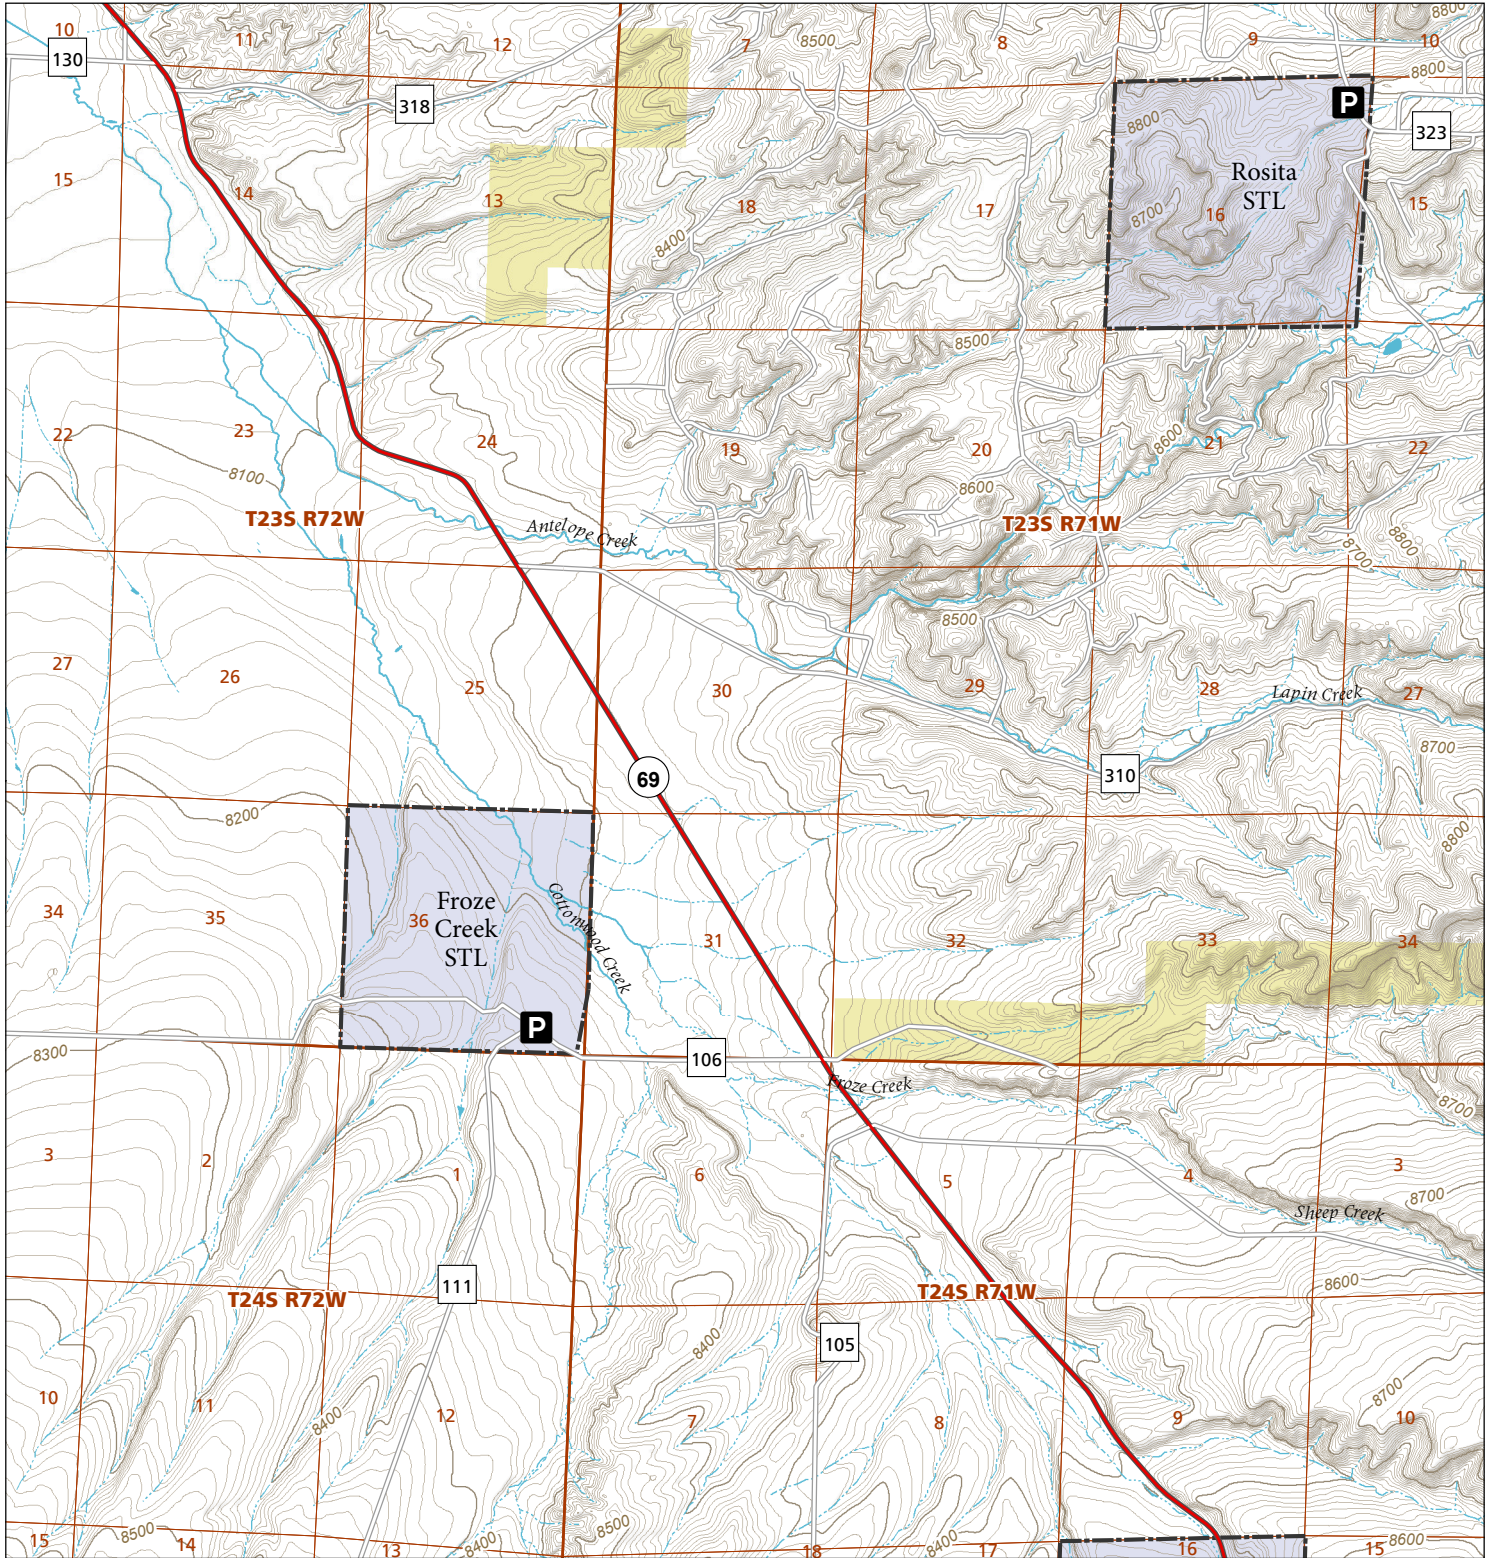

Froze Creek & Rosita STL Hunting and Fishing Access Program

Please see the current Colorado State Recreation Lands brochure for listing of land use regulations and access points for this property and other SLB parcels open for wildlife related recreation. Also refer to the CPW Fishing and Hunting information brochure for current hunting and fishing regulations.

Map Updated: 8/18/2023

-  STL Boundary
-  Parking
-  BLM
-  No Public Access