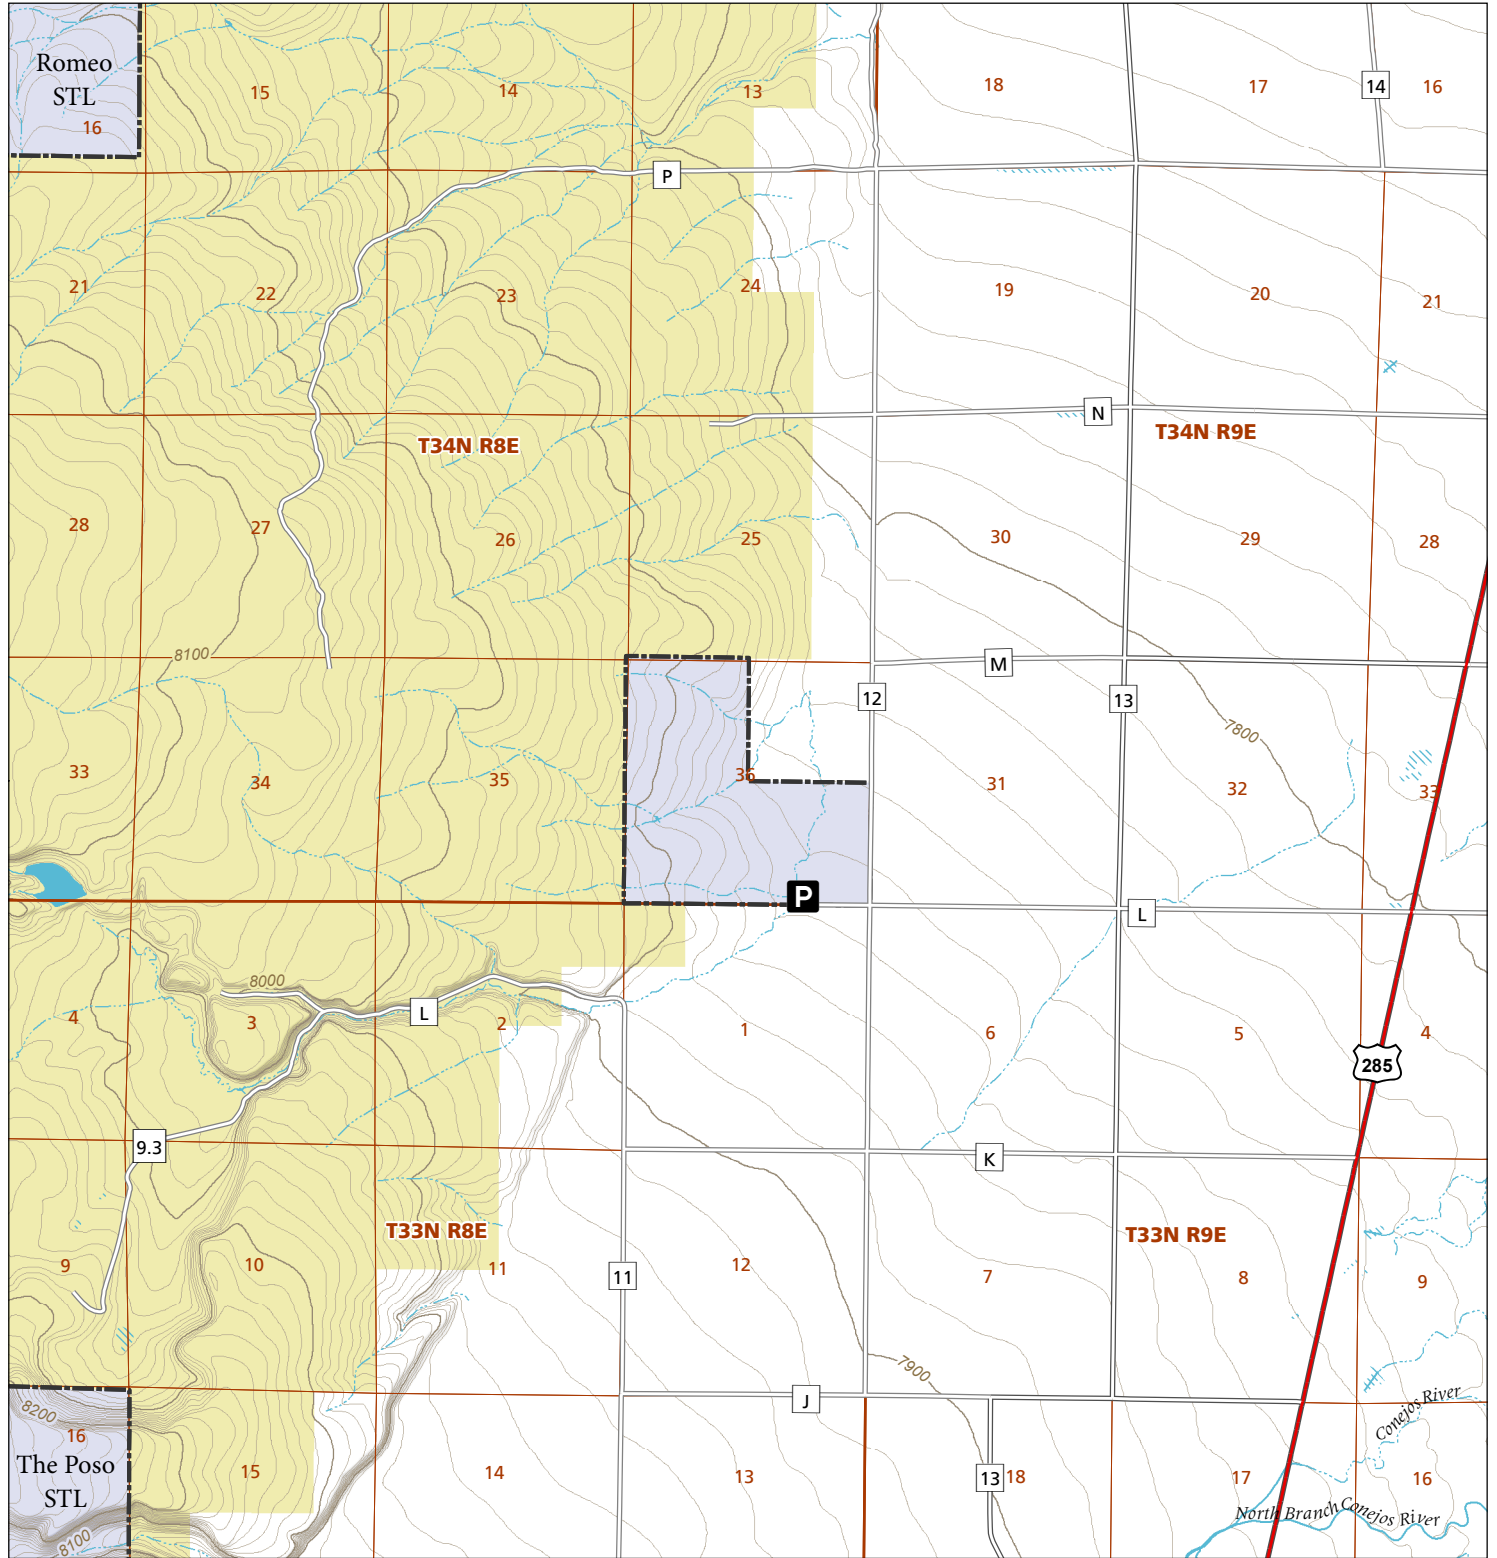

# Gallegos

## STL Hunting and Fishing Access Program

Please see the current Colorado State Recreation Lands brochure for listing of land use regulations and access points for this property and other SLB parcels open for wildlife related recreation. Also refer to the CPW Fishing and Hunting information brochure for current hunting and fishing regulations.

Map Updated: 9/6/2023

-  STL Boundary
-  BLM
-  Parking
-  No Public Access