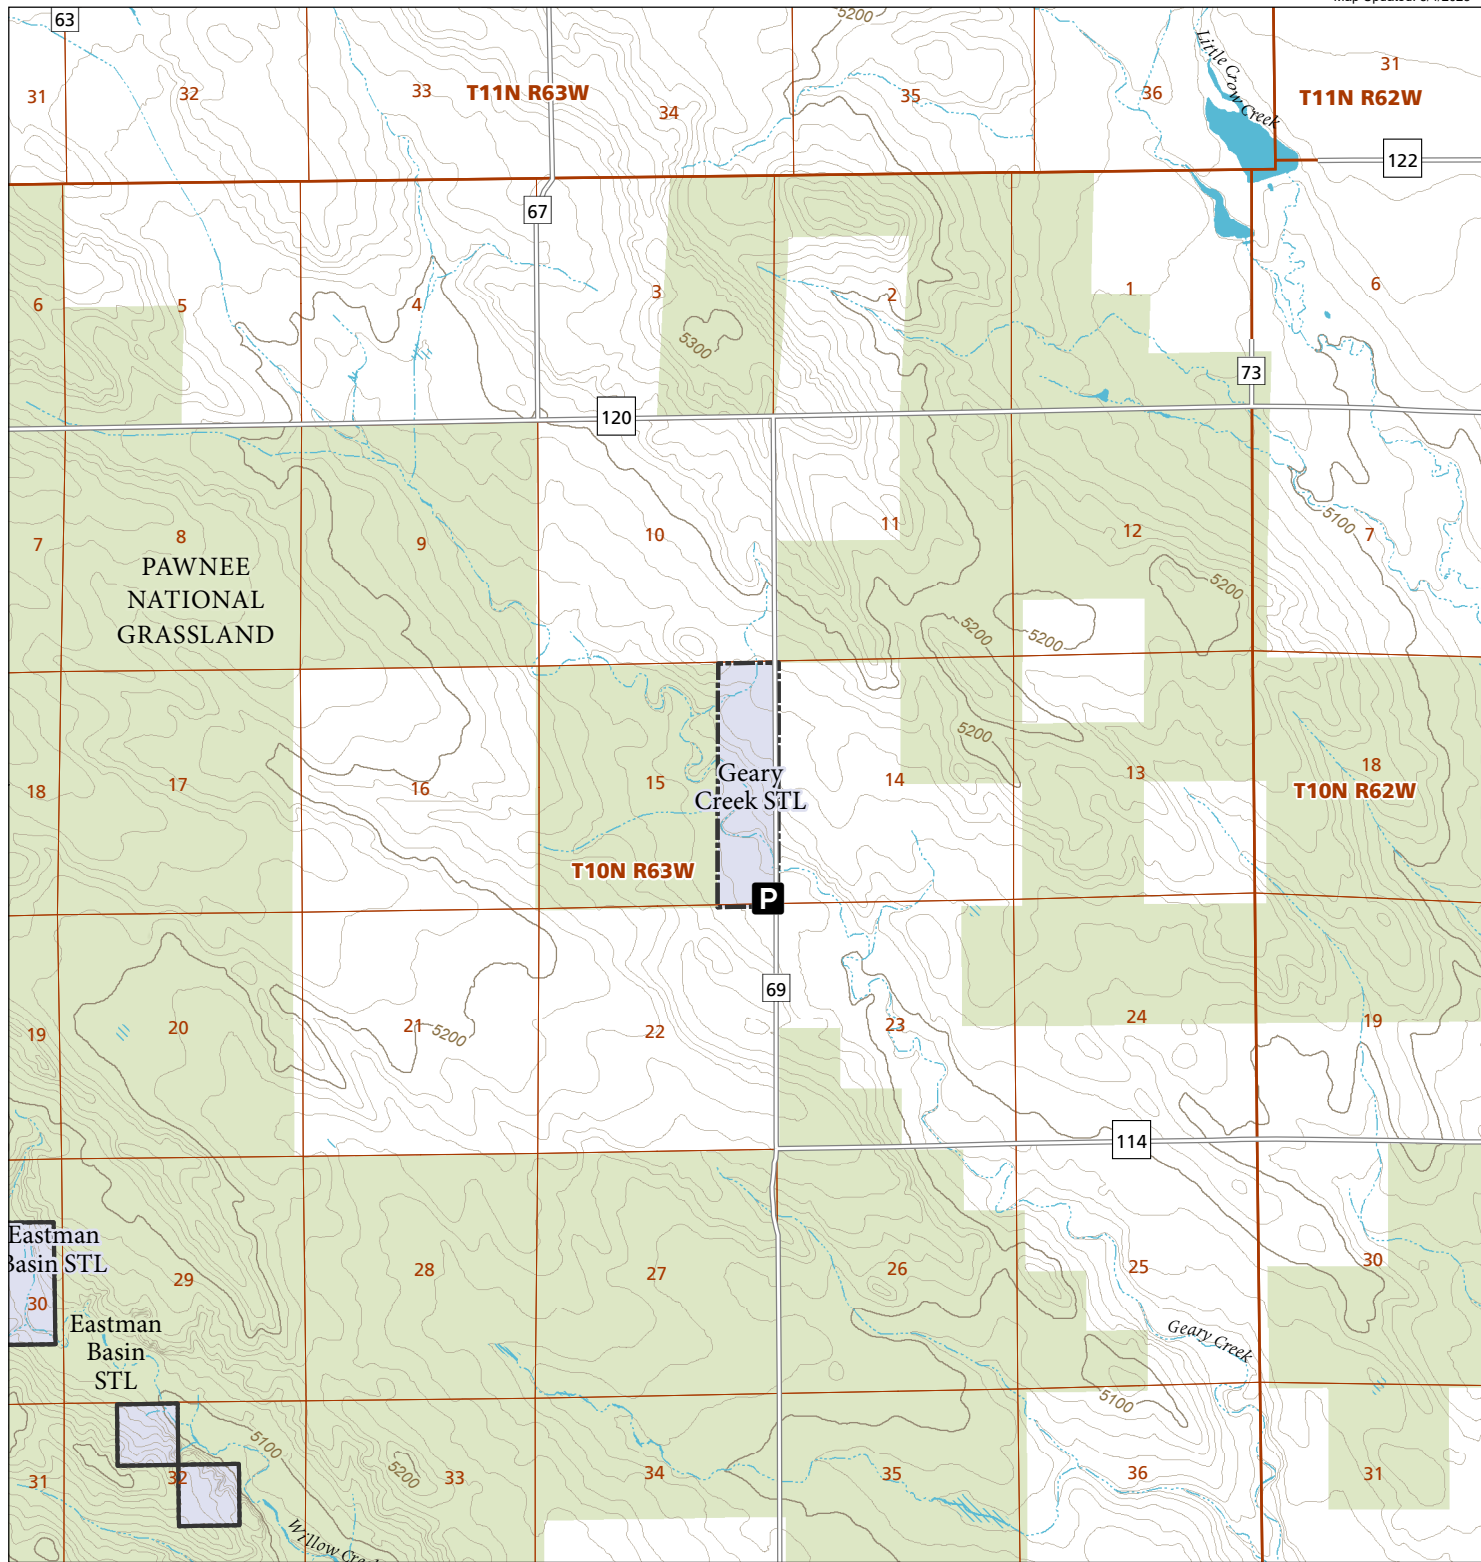

Geary Creek

STL Hunting and Fishing Access Program

Please see the current Colorado State Recreation Lands brochure for listing of land use regulations and access points for this property and other SLB parcels open for wildlife related recreation. Also refer to the CPW Fishing and Hunting information brochure for current hunting and fishing regulations.

Map Updated: 8/4/2023

-  STL Boundary
-  US Forest Service
-  Parking
-  No Public Access