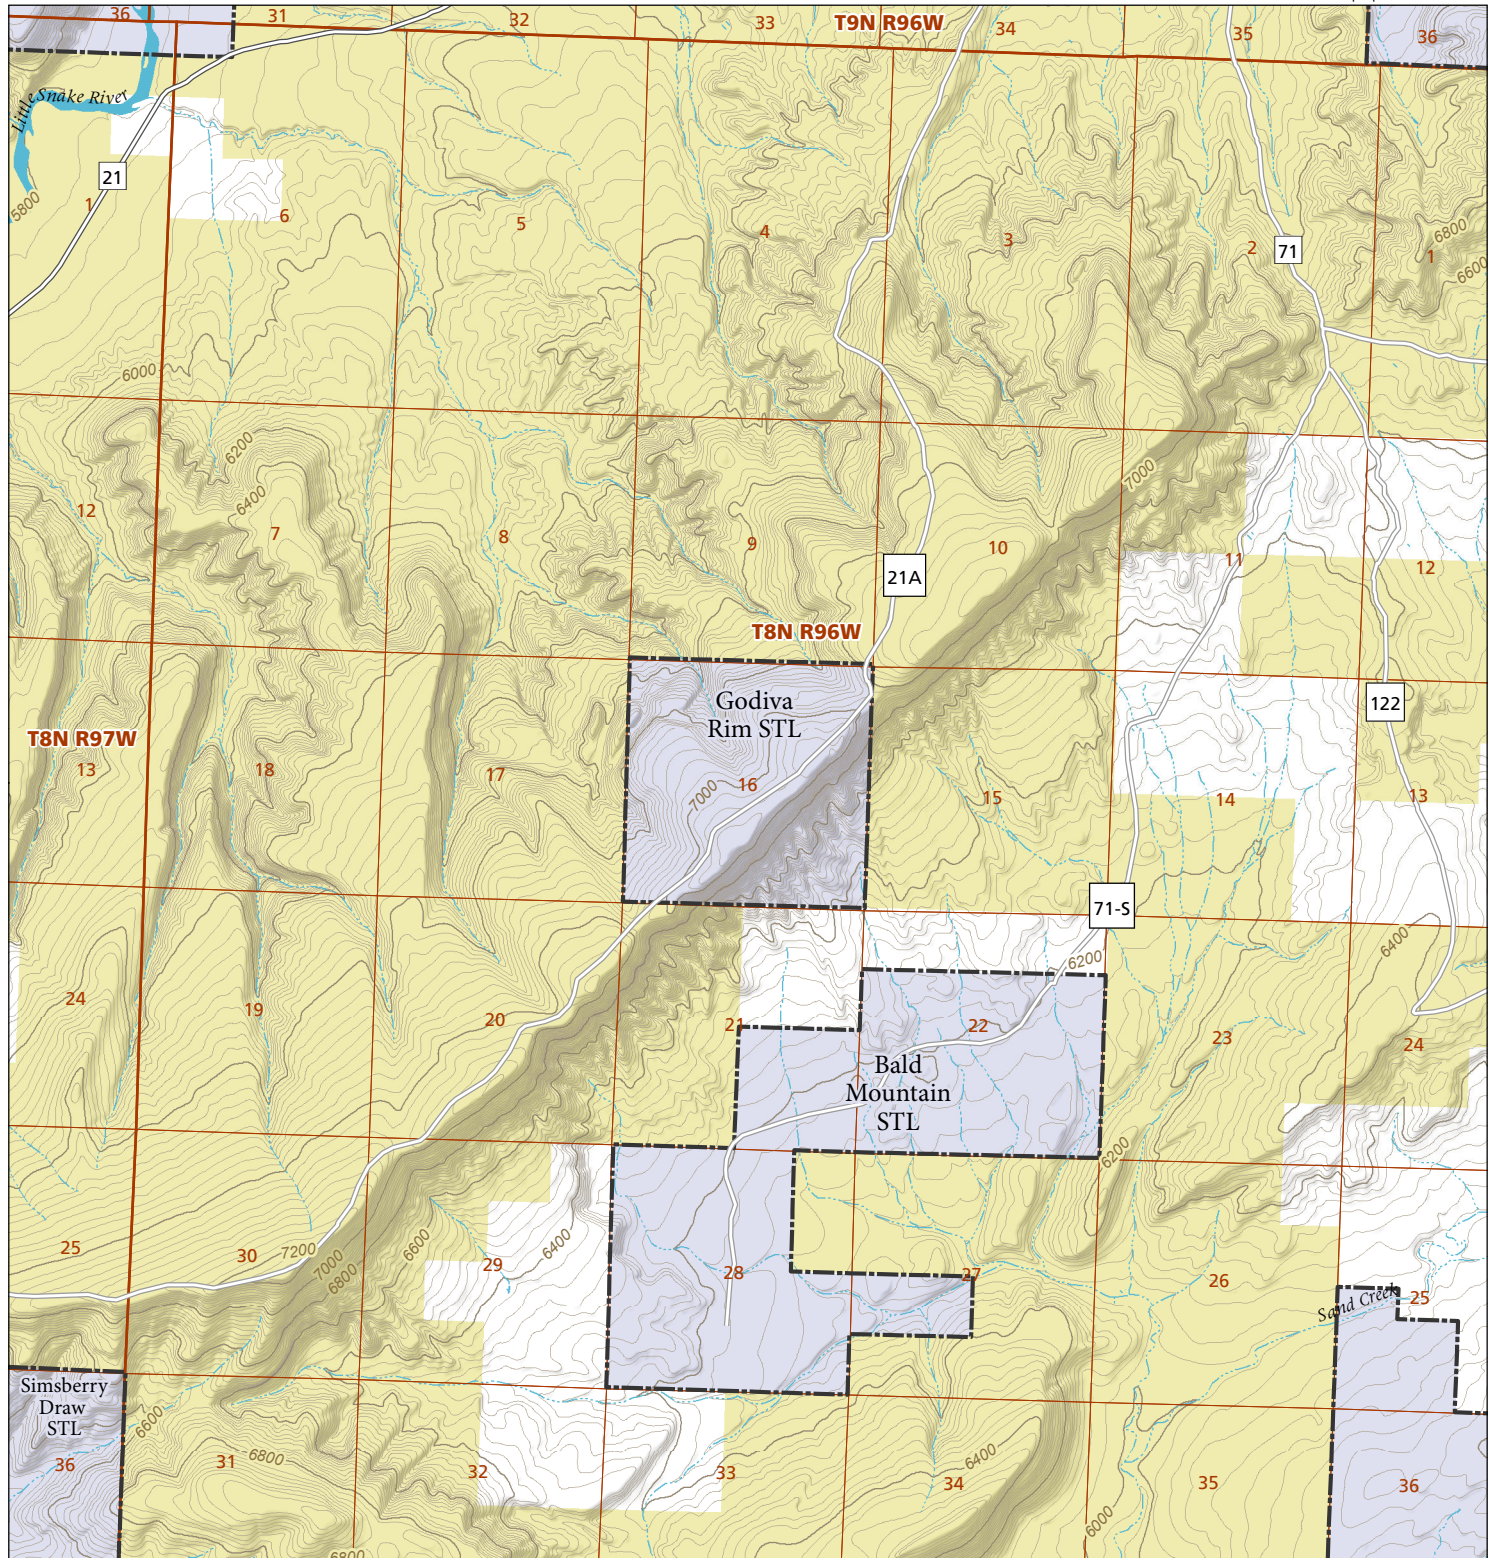

Godiva Rim

STL Hunting and Fishing Access Program

Please see the current Colorado State Recreation Lands brochure for listing of land use regulations and access points for this property and other SLB parcels open for wildlife related recreation. Also refer to the CPW Fishing and Hunting information brochure for current hunting and fishing regulations.

Map Updated: 9/15/2023

-  STL Boundary
-  BLM
-  No Public Access