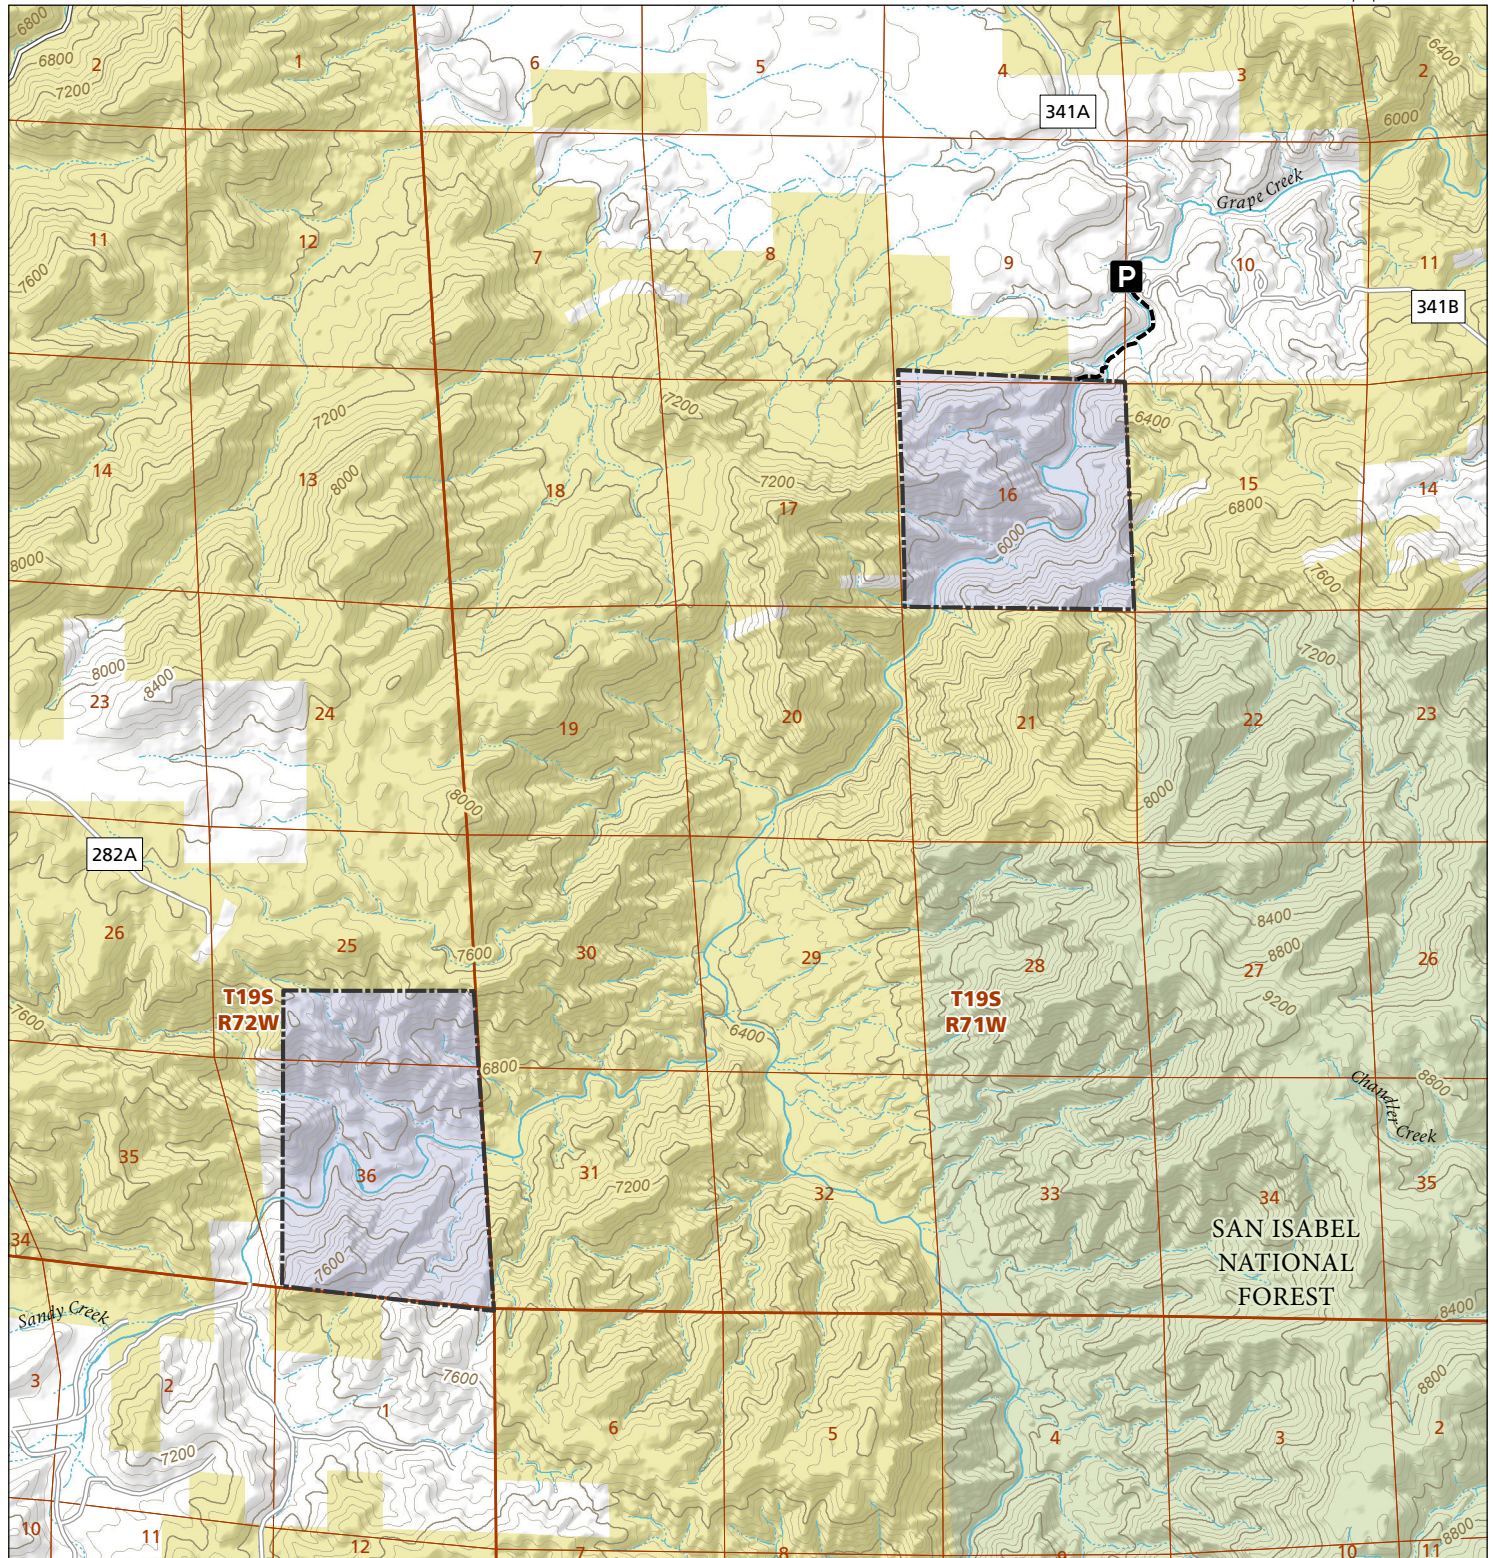

# Grape Creek

## STL Hunting and Fishing Access Program

Please see the current Colorado State Recreation Lands brochure for listing of land use regulations and access points for this property and other SLB parcels open for wildlife related recreation. Also refer to the CPW Fishing and Hunting information brochure for current hunting and fishing regulations.

Map Updated: 8/30/2023

-  STL Boundary
-  BLM
-  Parking
-  US Forest Service
-  Access Trail
-  No Public Access