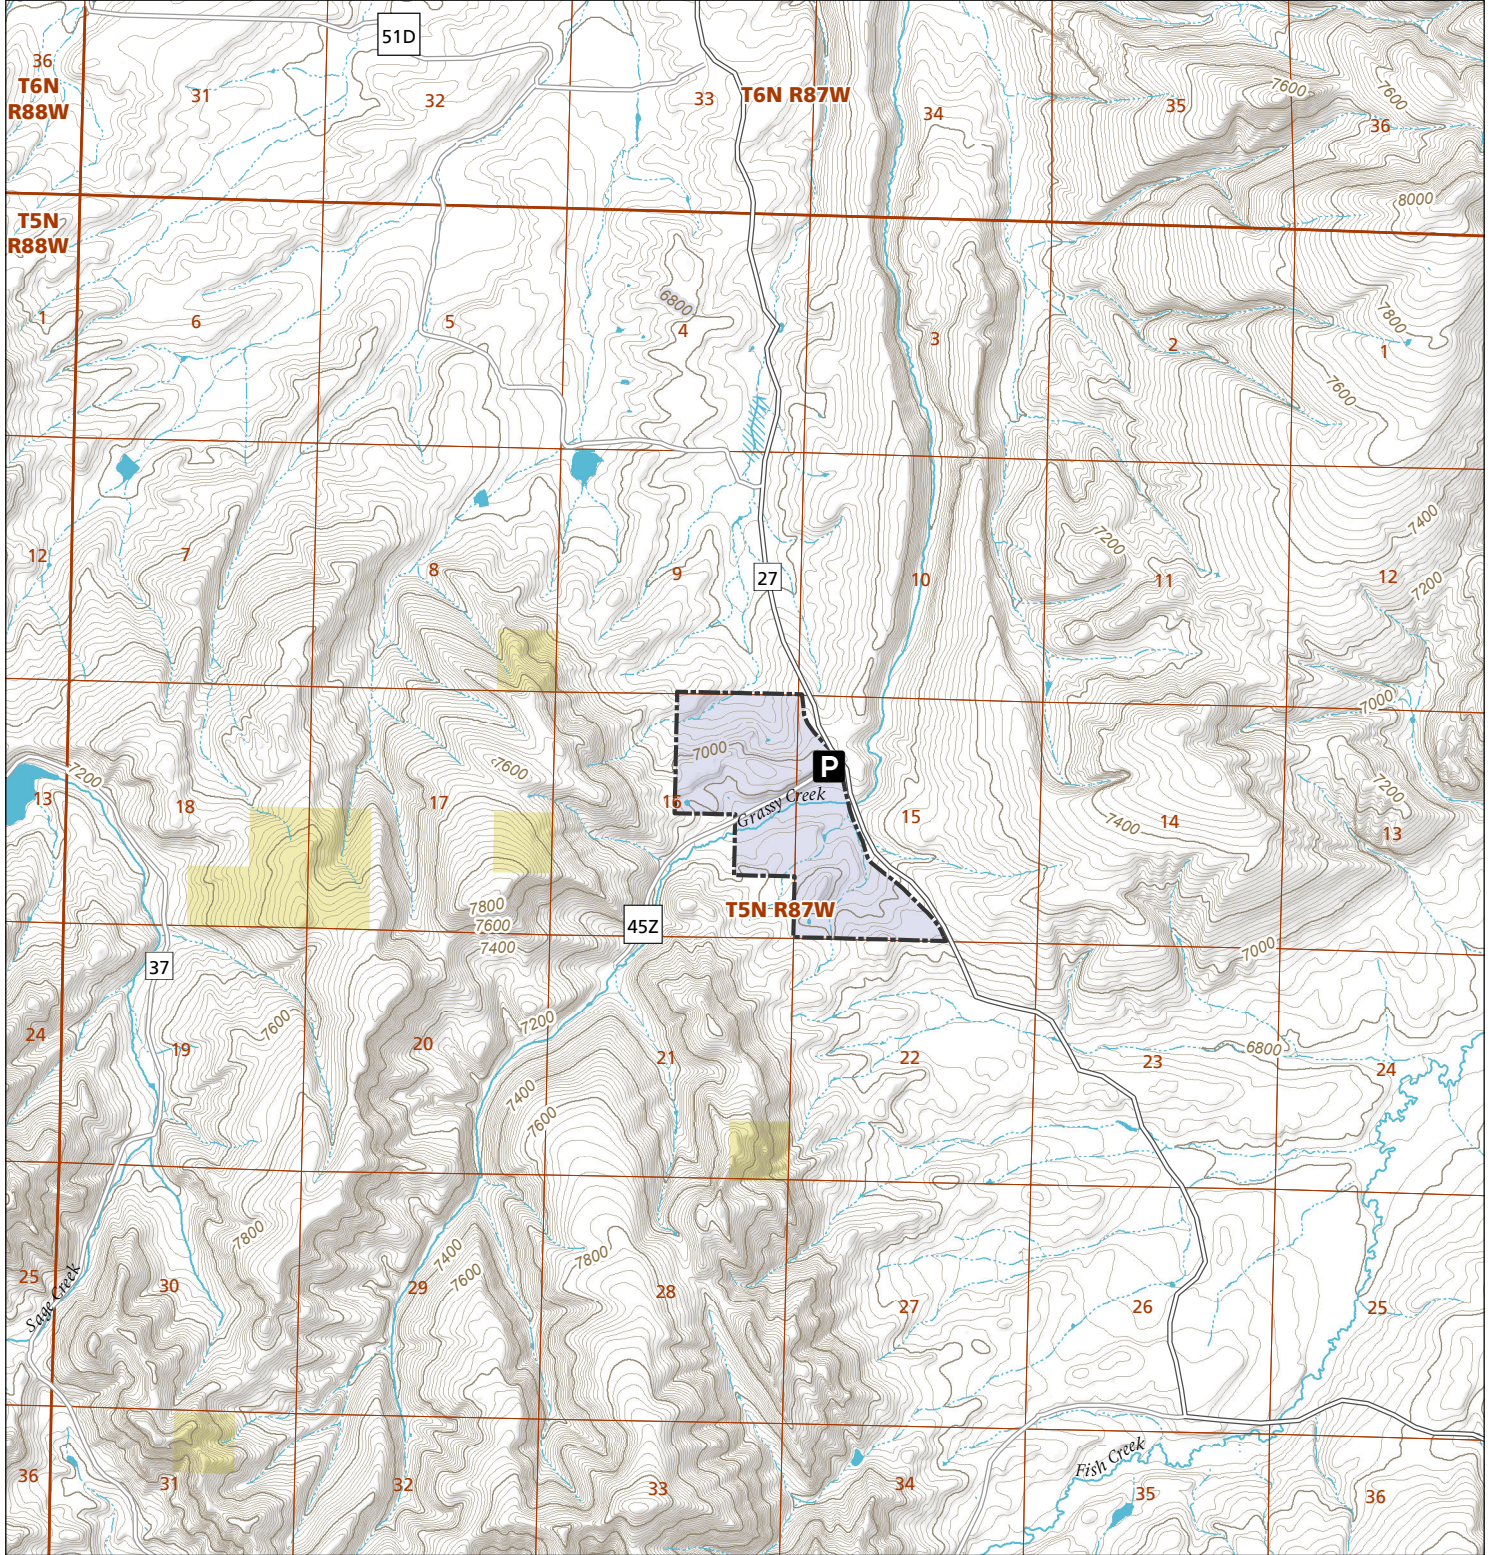

# Grassy Creek

## STL Hunting and Fishing Access Program

Please see the current Colorado State Recreation Lands brochure for listing of land use regulations and access points for this property and other SLB parcels open for wildlife related recreation. Also refer to the CPW Fishing and Hunting information brochure for current hunting and fishing regulations.

Map Updated: 8/16/2023

-  STL Boundary
-  BLM
-  Parking
-  No Public Access