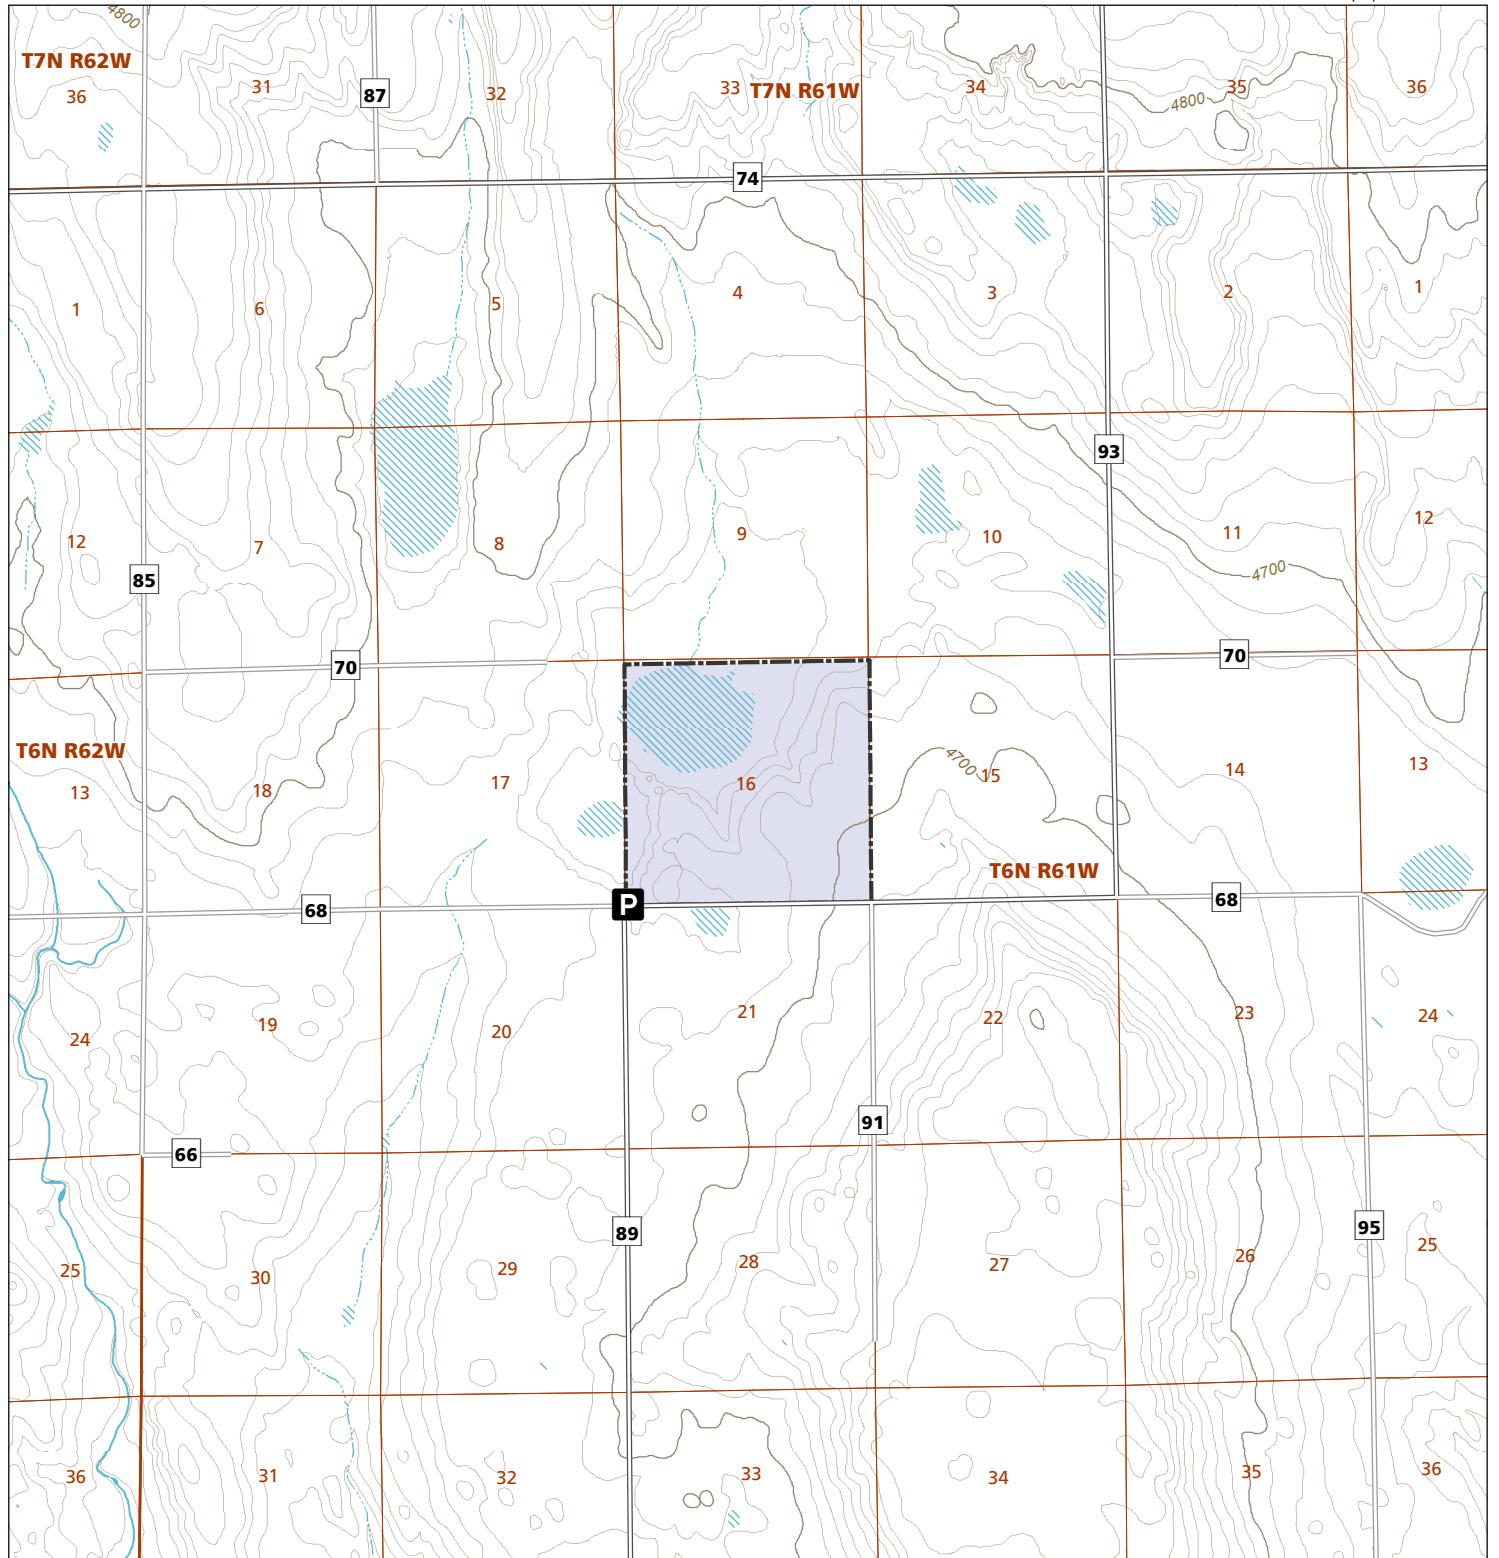

# Greasewood Lake

## STL Hunting and Fishing Access Program

Please see the current Colorado State Recreation Lands brochure for listing of land use regulations and access points for this property and other SLB parcels open for wildlife related recreation. Also refer to the CPW Fishing and Hunting information brochure for current hunting and fishing regulations.

Map Updated: 8/4/2023

 STL Boundary  No Public Access  
 Parking