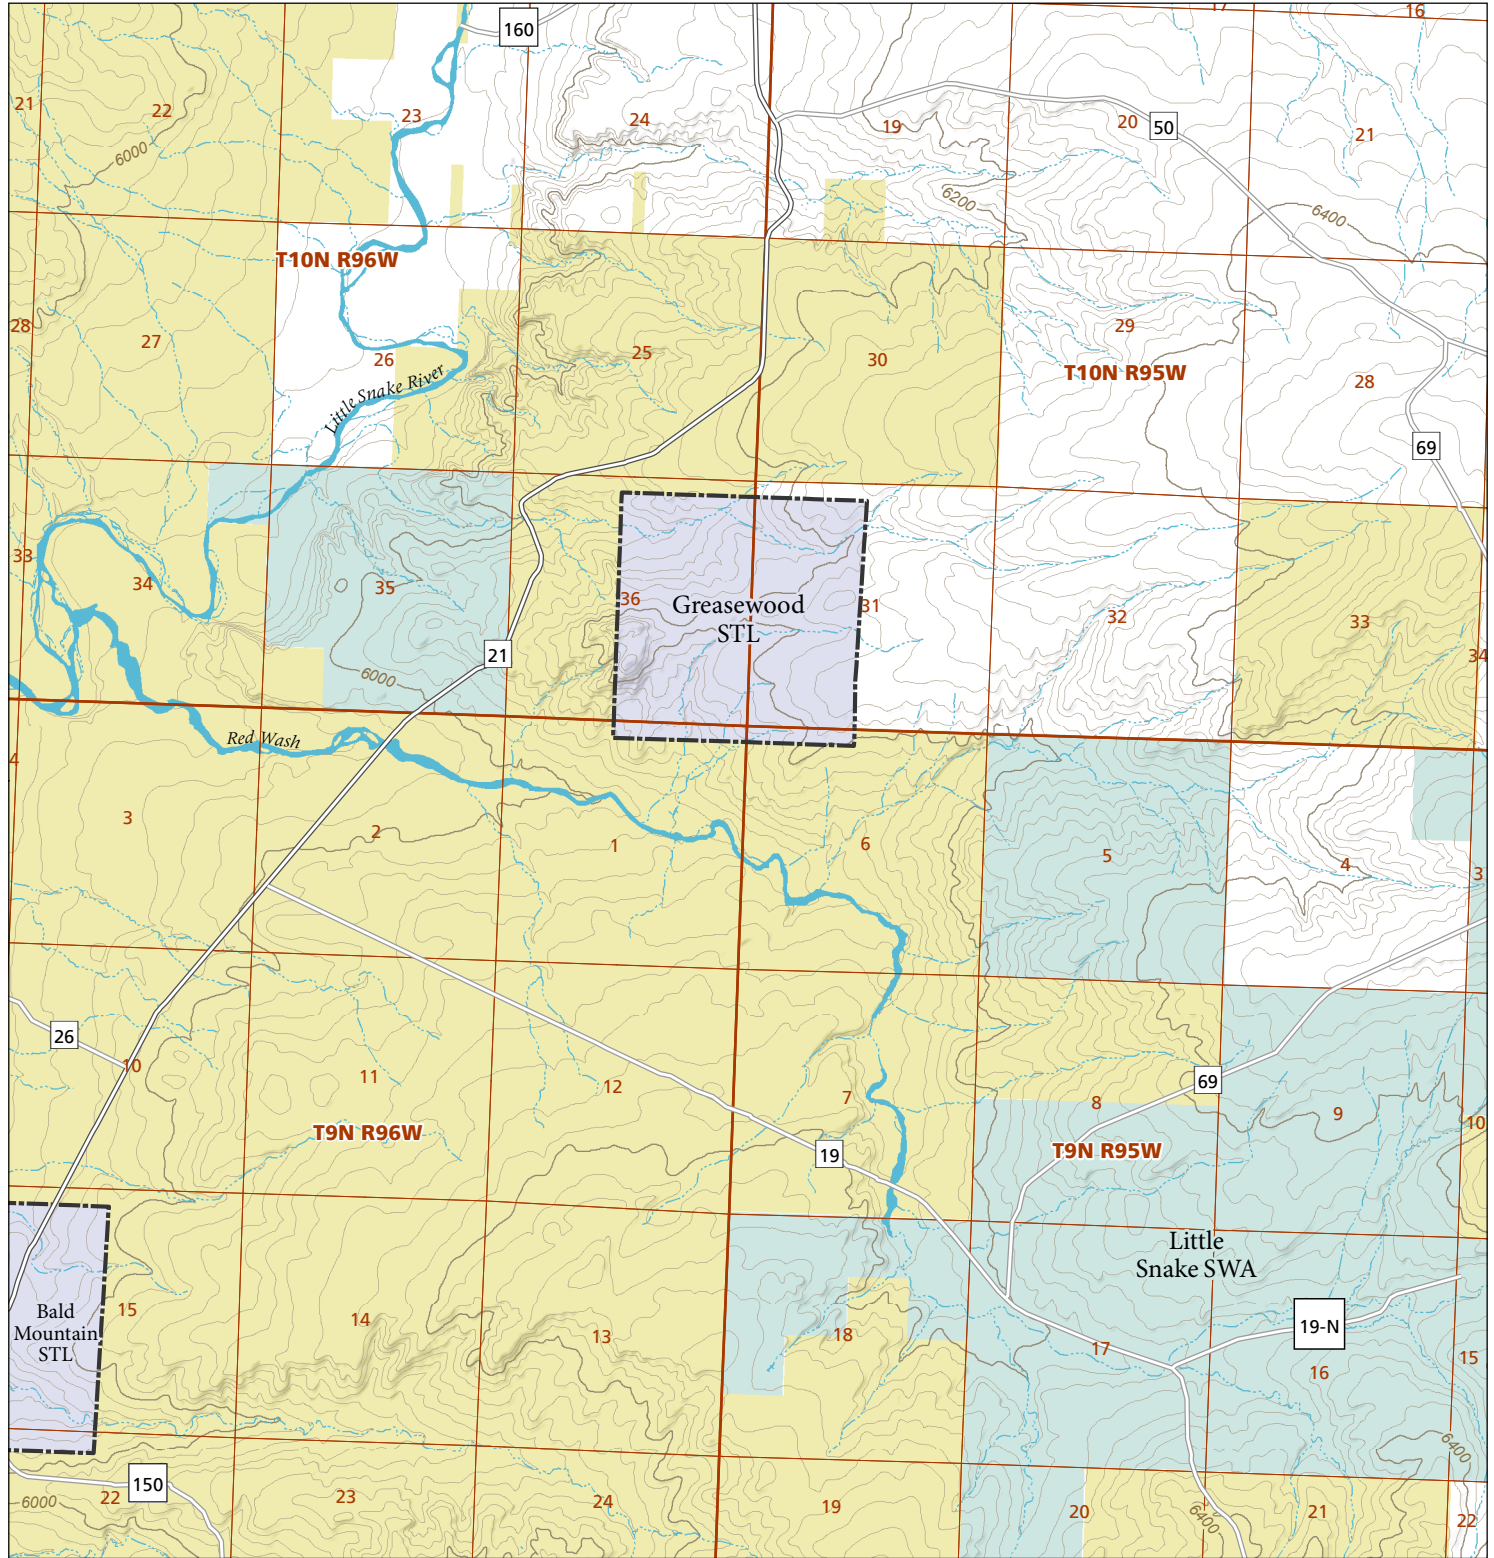

# Greasewood (1 of 3)

## STL Hunting and Fishing Access Program

Please see the current Colorado State Recreation Lands brochure for listing of land use regulations and access points for this property and other SLB parcels open for wildlife related recreation. Also refer to the CPW Fishing and Hunting information brochure for current hunting and fishing regulations.

Map Updated: 9/20/2023

-  STL Boundary
-  No Public Access
-  SWA
-  BLM