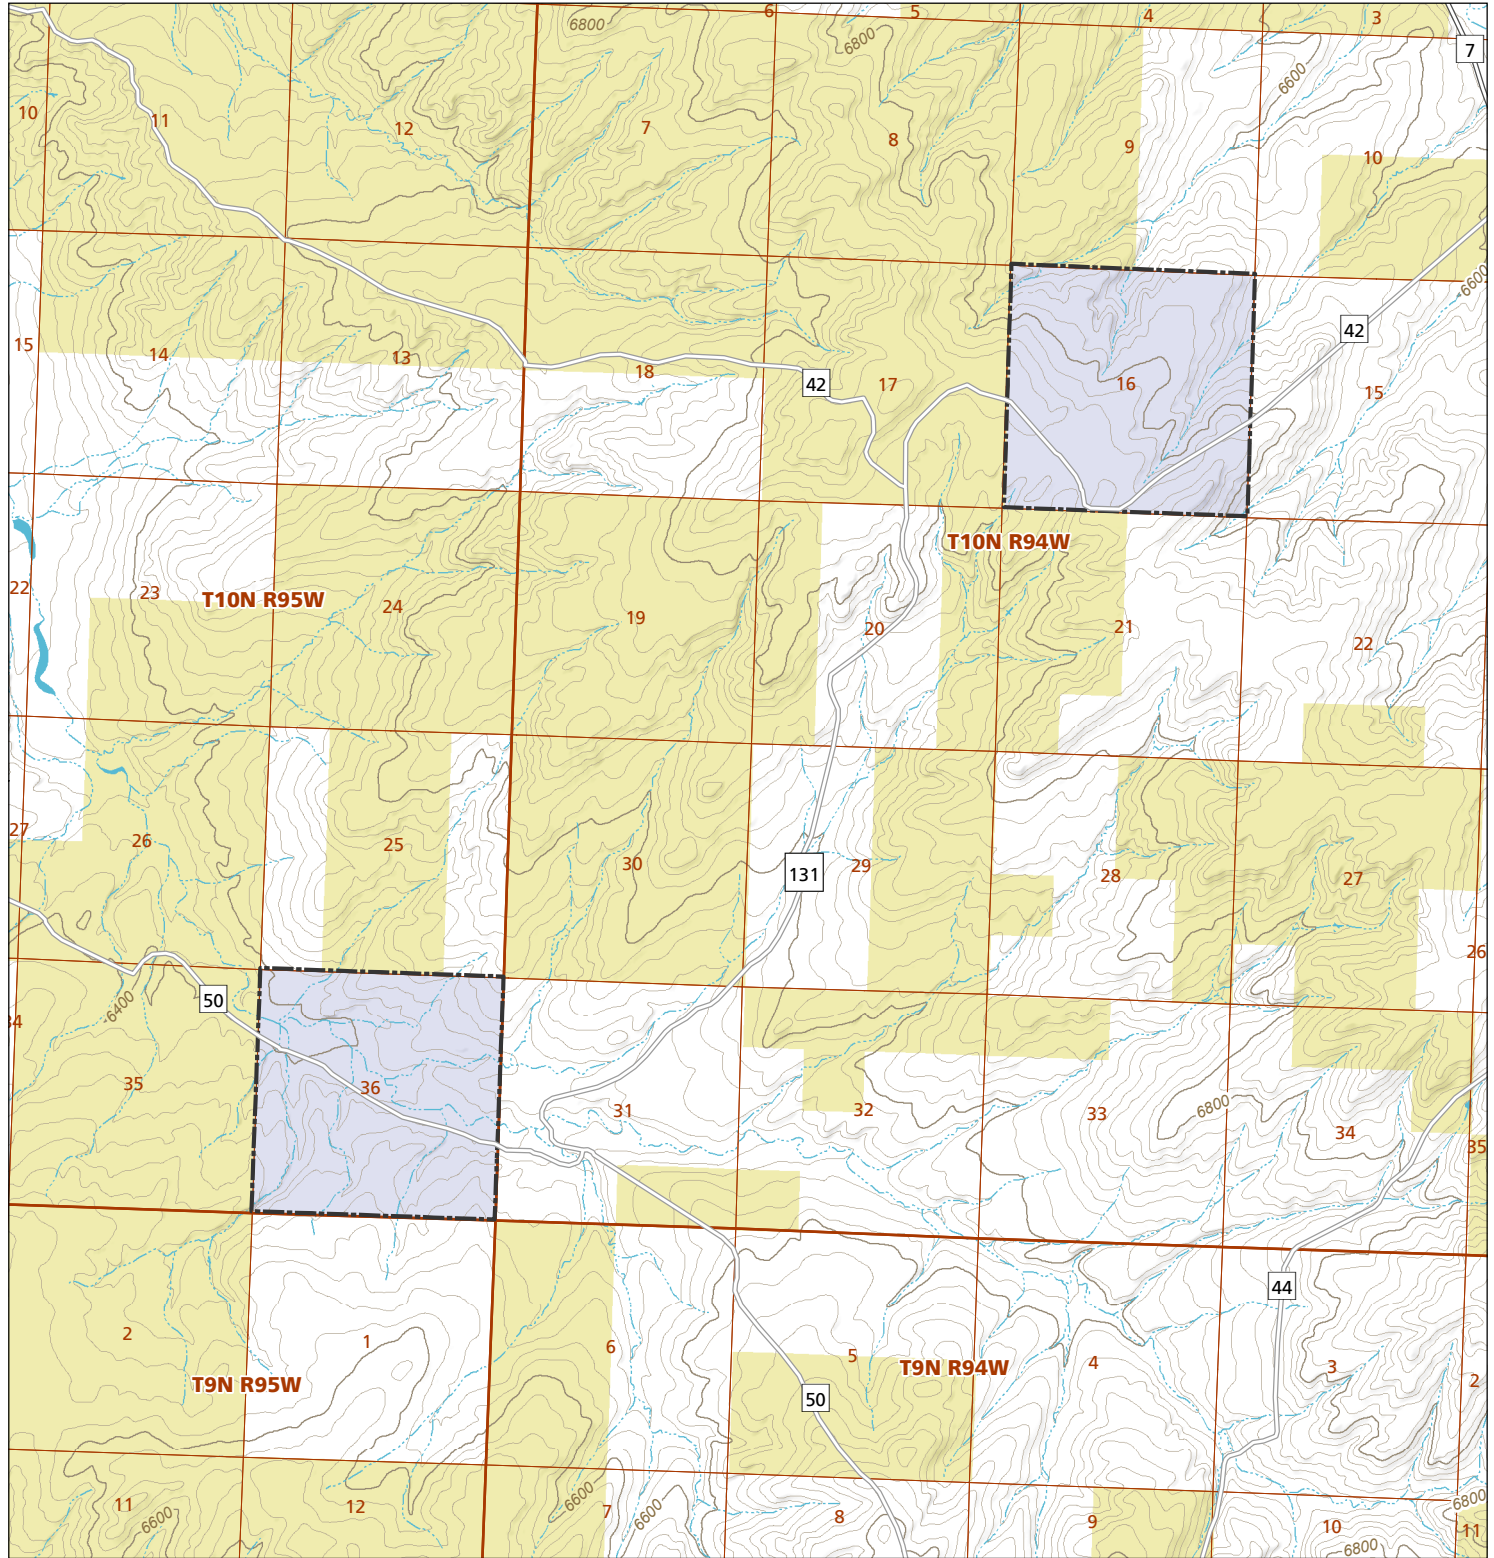

Greasewood (2 of 3)

STL Hunting and Fishing Access Program

Please see the current Colorado State Recreation Lands brochure for listing of land use regulations and access points for this property and other SLB parcels open for wildlife related recreation. Also refer to the CPW Fishing and Hunting information brochure for current hunting and fishing regulations.

Map Updated: 9/20/2023

-  STL Boundary
-  BLM
-  No Public Access