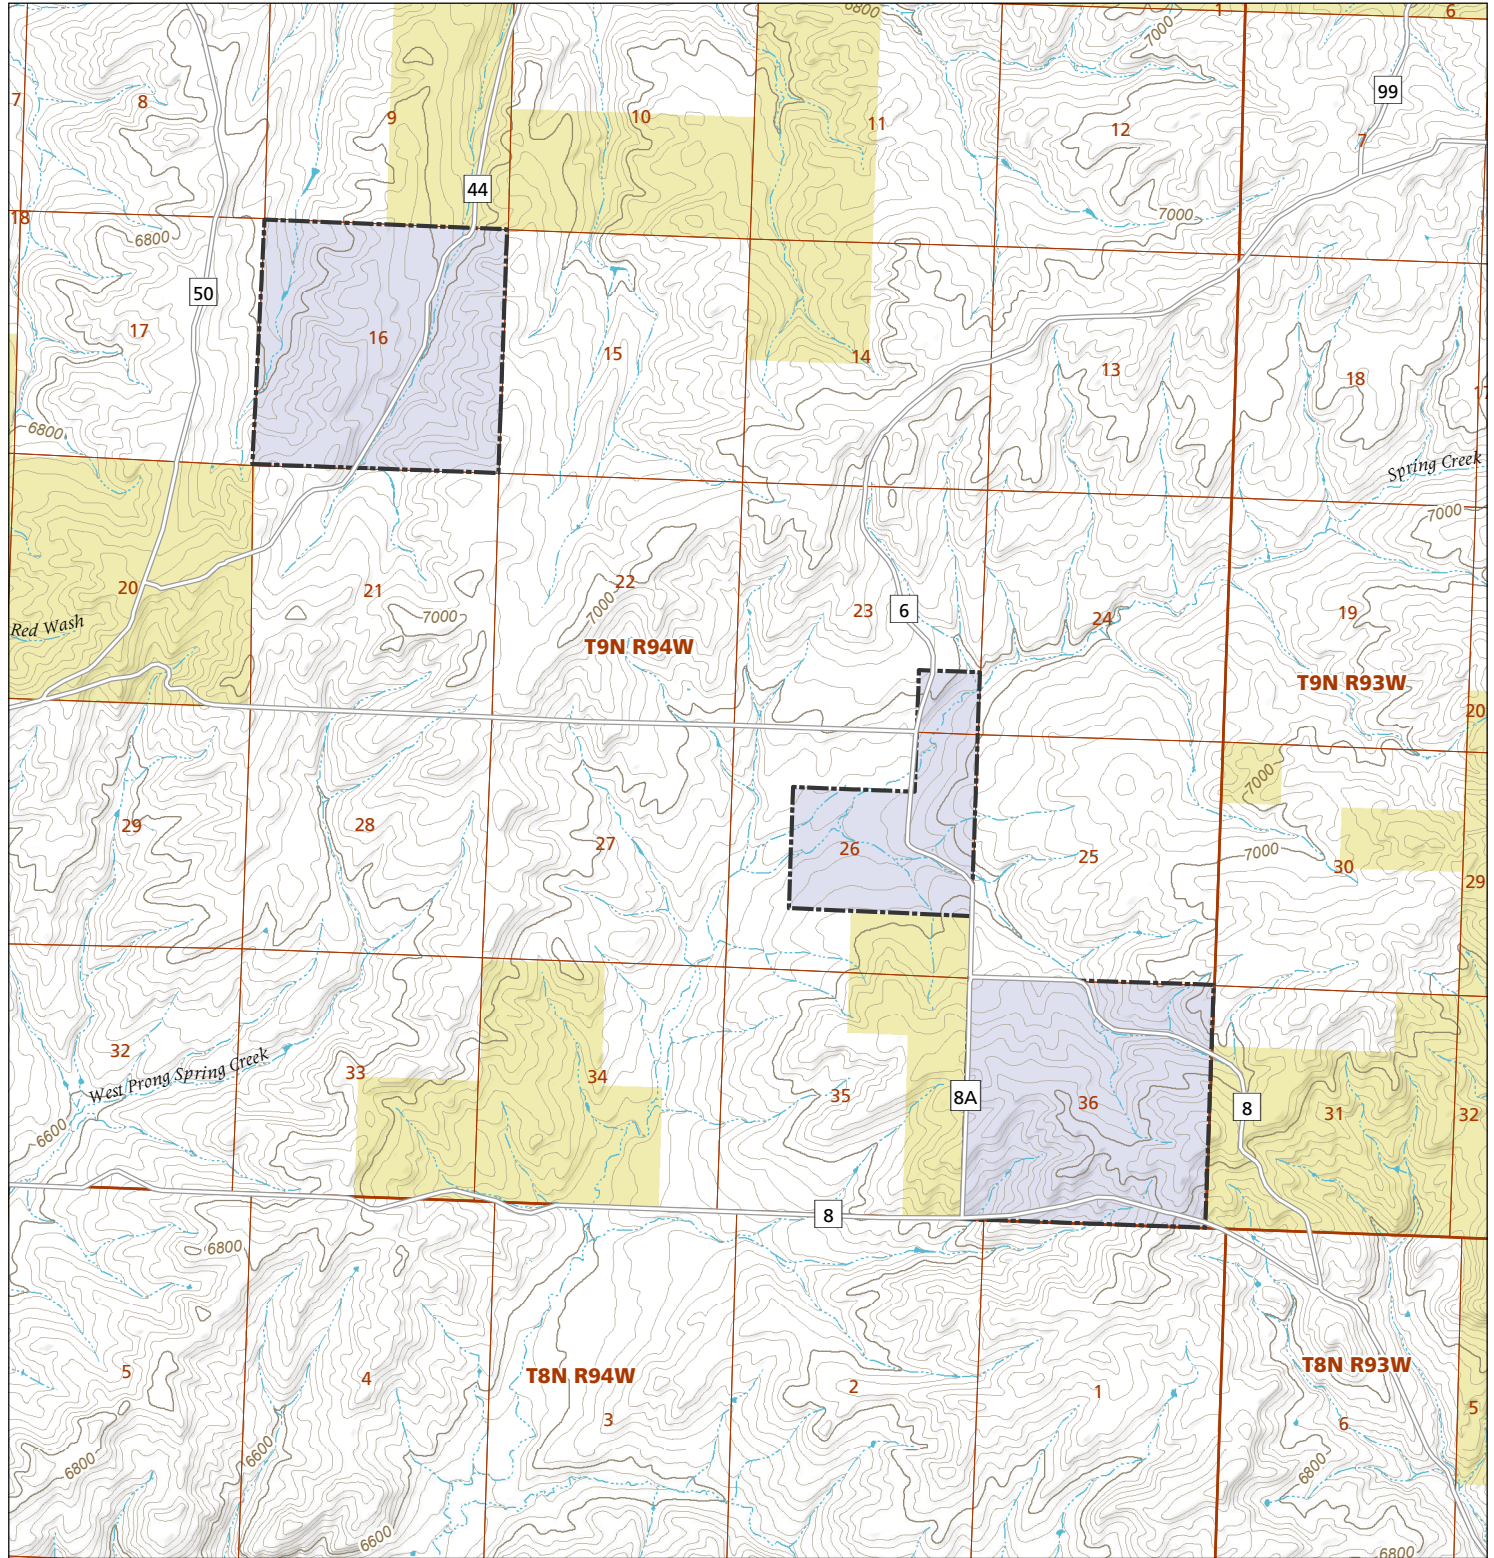

Greasewood (3 of 3)

STL Hunting and Fishing Access Program

Please see the current Colorado State Recreation Lands brochure for listing of land use regulations and access points for this property and other SLB parcels open for wildlife related recreation. Also refer to the CPW Fishing and Hunting information brochure for current hunting and fishing regulations.

Map Updated: 9/20/2023

-  STL Boundary
-  BLM
-  No Public Access