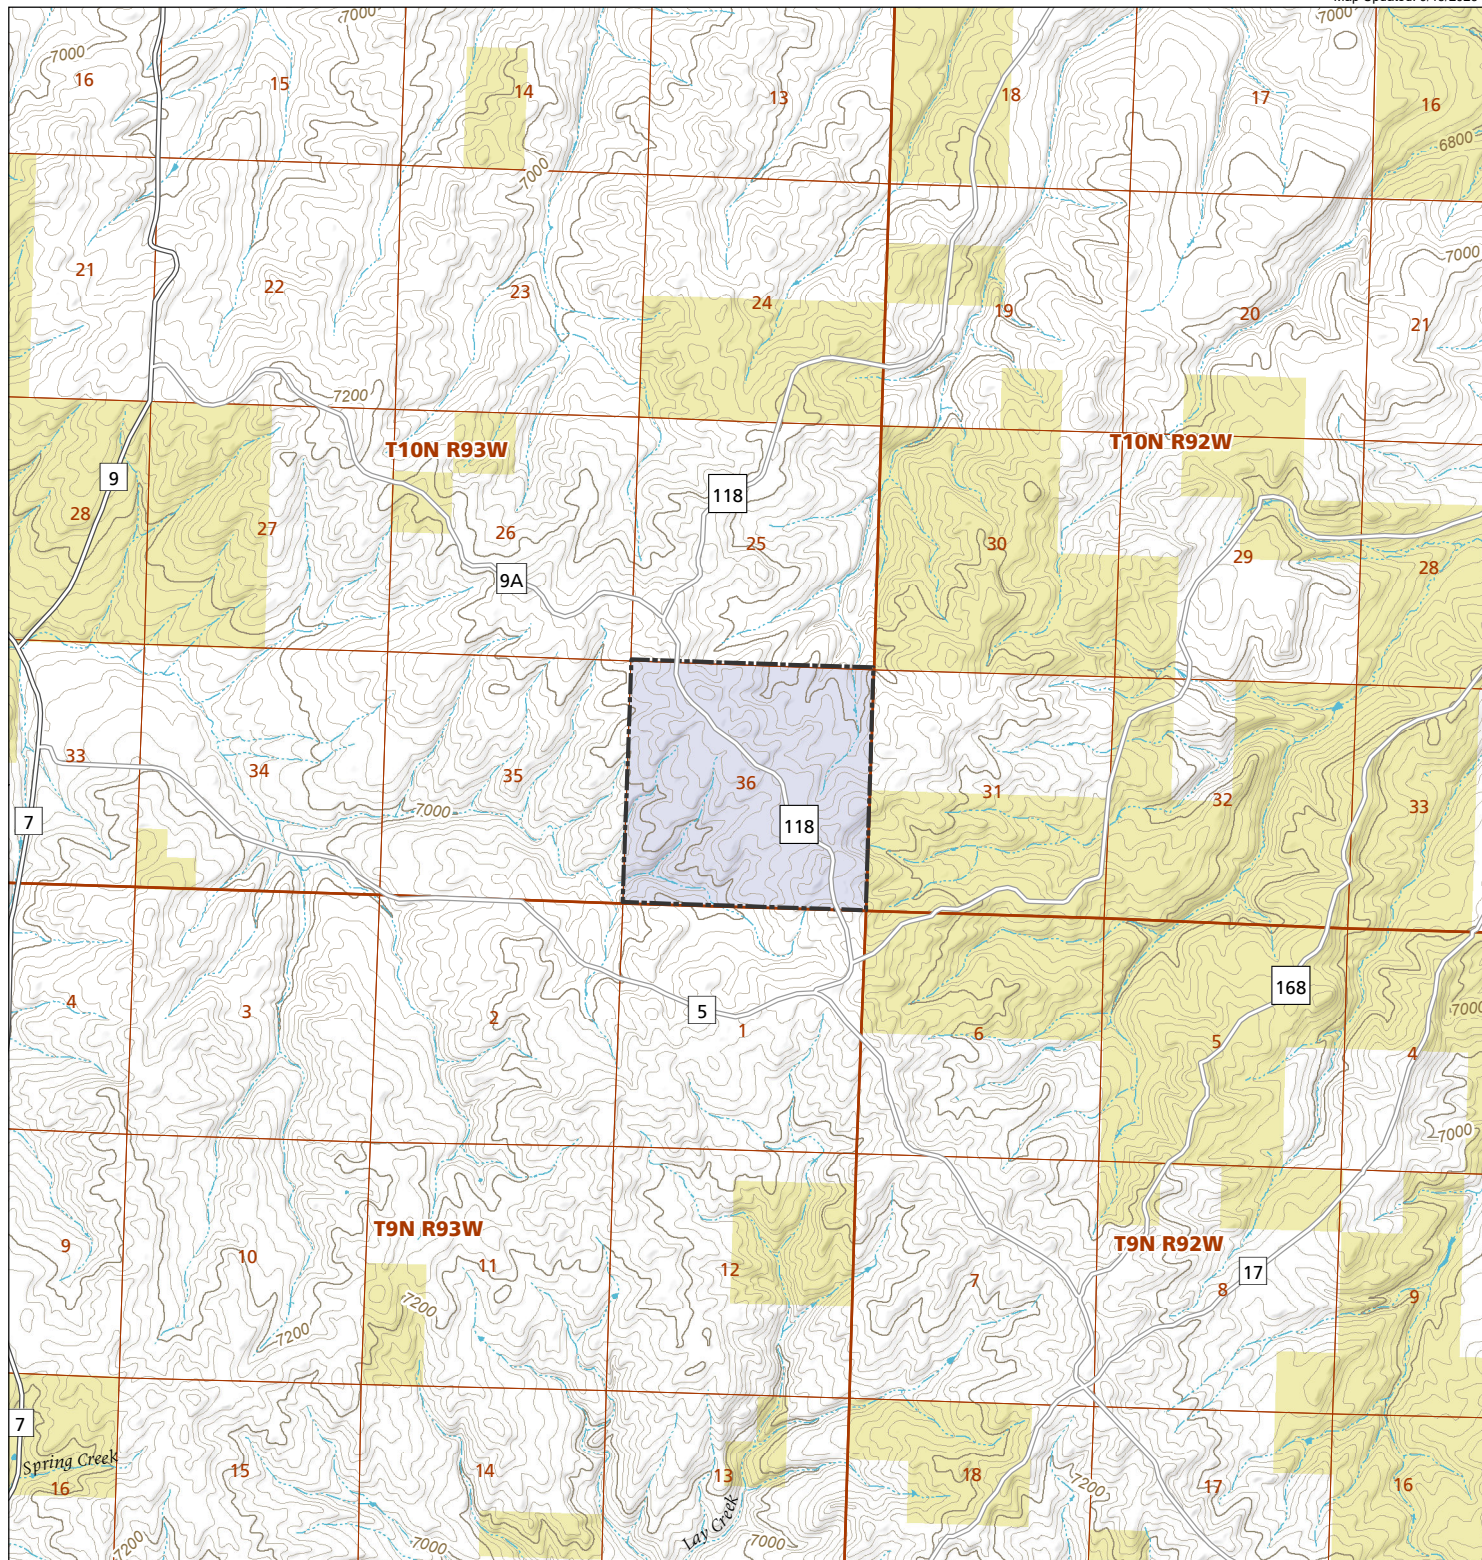

Great Divide

STL Hunting and Fishing Access Program

Please see the current Colorado State Recreation Lands brochure for listing of land use regulations and access points for this property and other SLB parcels open for wildlife related recreation. Also refer to the CPW Fishing and Hunting information brochure for current hunting and fishing regulations.

Map Updated: 9/15/2023

-  STL Boundary
-  BLM
-  No Public Access